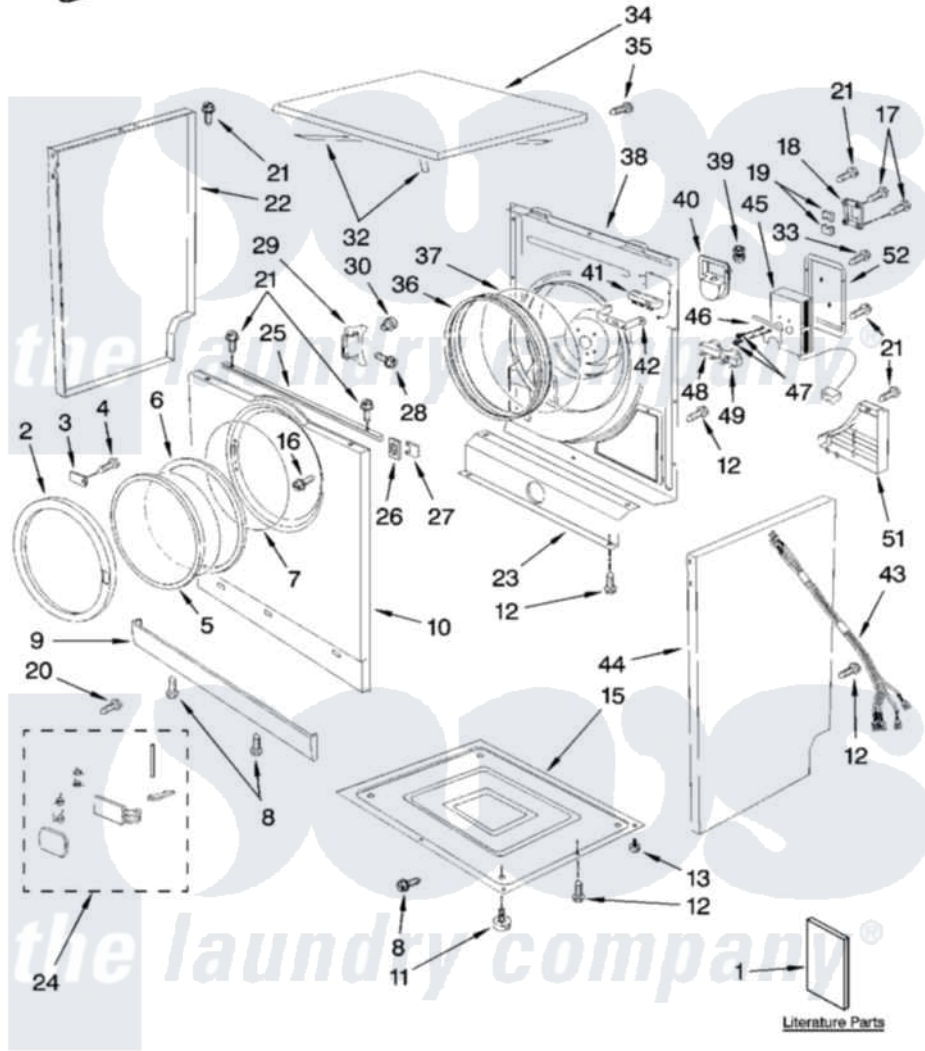

# Whirlpool LEW0050PQ1 01 - CABINET AND DOOR PARTS

## CABINET AND DOOR PARTS

For Model: LEW0050PQ1  
(White)

COMPACT  
ELECTRIC DRYER

12-04 Litho in U.S.A. (djc)

1

Part No. 8180552

Whirlpool Residential Whirlpool LEW0050PQ1 Dryer Parts Parts Diagram 01 - CABINET AND DOOR PARTS

Click on the part number to view part

Item	Original Part Number	Replaced By	Status	Part Description
1	8565592		Not Available	Use & Care Guide
"	8182581		Not Available	Wiring Diagram
2	<a href="#">8182406</a>			Frame, Door Outer
3	<a href="#">8182517</a>			Retainer Insert
4	8182333	<a href="#">W10253196</a>		Screw
5	<a href="#">8182516</a>			Glass, Door
6	<a href="#">8182414</a>			Frame, Inner Door
7	<a href="#">8182515</a>			Gasket, Door
8	<a href="#">8182518</a>			Screw
9	<a href="#">8182503</a>			Toe Panel
10	N/A		Not Available	FOLLOWING PARTS NOT ILLUSTRATED
11	<a href="#">8182479</a>			Foot, Adjustable
12	8182573	<a href="#">489355</a>		Screw, 8 X 1/2
13	8182459	<a href="#">3400843</a>		Orifice Holder
15	8182480		Not Available	BASE
16	<a href="#">8182401</a>			Screw, Door Catch