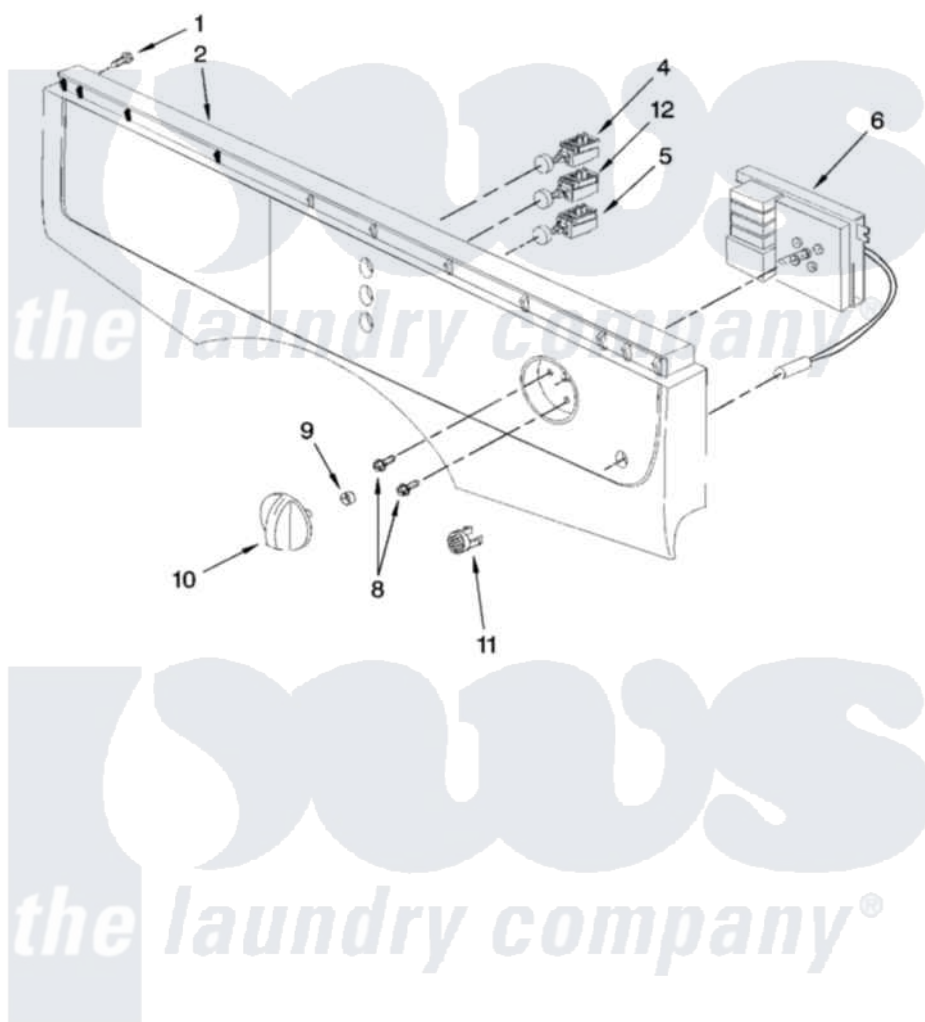

# Whirlpool LEW0050PQ1 02 - CONTROL PANEL PARTS

## CONTROL PANEL PARTS

For Model: LEW0050PQ1  
(White)

8180552

3

Whirlpool [Residential Whirlpool LEW0050PQ1 Dryer Parts](#) Parts Diagram 02 - CONTROL PANEL PARTS  
Click on the part number to view part

Item	Original Part Number	Replaced By	Status	Part Description
1	8182573	<a href="#">489355</a>		Screw, 8 X 1/2
2	<a href="#">280109</a>			Kit, Control Panel
4	<a href="#">280110</a>			Switch And Button Assembly
5	<a href="#">280112</a>			Switch And Button Assembly
6	<a href="#">8182522</a>			Timer And Indicator Light Assembly
8	8182338	<a href="#">489355</a>		Screw, 8 X 1/2
9	<a href="#">8182361</a>			Spring, Knob
10	<a href="#">8182519</a>			Knob
11	<a href="#">8182532</a>			Lens, Indicator
12	<a href="#">280111</a>			Switch And Button Assembly