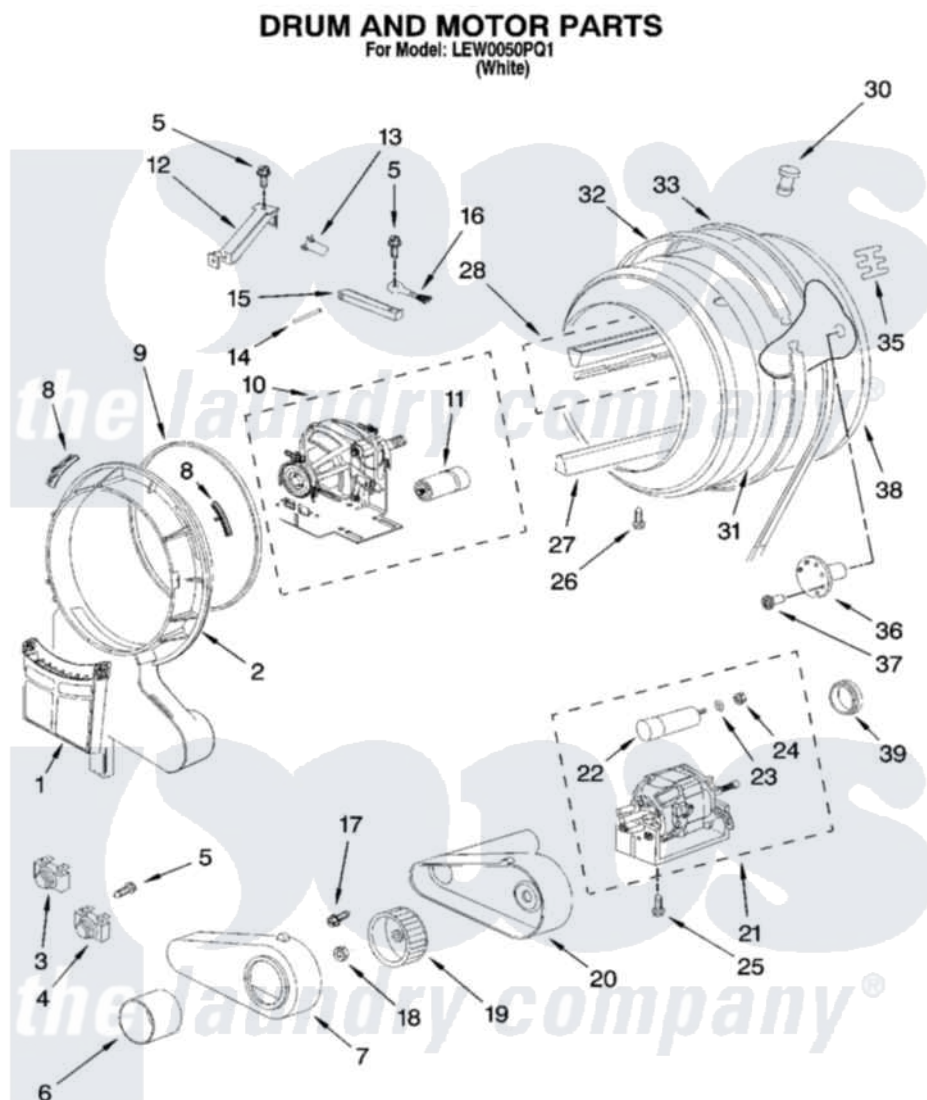

Whirlpool LEW0050PQ1 03 - DRUM AND MOTOR PARTS, OPTIONAL PARTS (NOT INCLUDED)

8180552

5

Whirlpool [Residential Whirlpool LEW0050PQ1 Dryer Parts](#) Parts Diagram 03 - DRUM AND MOTOR PARTS, OPTIONAL PARTS (NOT INCLUDED)

[Click on the part number to view part](#)

Item	Original Part Number	Replaced By	Status	Part Description
1	8182489			Filter, Screen
2	8182485			Lint Duct And Drum Support Assembly
3	8182470			Thermostat, 203F
4	8182477			Thermostat, Operating 122 F
5	8182323	3179776		Screw
6	8182478			Extension, Housing
7	8182476	W10238692		Housing, Outer
8	8182492	W10119103		Insert Pad, Drum Seal
9	8182487	8182692		Seal, Front Drum
10	8182471			Drive Motor
11	BLANK		Not Available	Capacitor (Part Not A Serviceable Item)
12	8182499			Support, Arm
13	8182494			Spring, Arm

14	8182501		Pin, Arm
15	8182498		Arm, Brush Holder
16	8182500		Brush, Detector
17	8182475	4344826	Screw, Grille
18	8182539		Nut, Blower Wheel
19	8182538		Blower Wheel
20	8182474	W10238691	Housing, Inner
21	8182472		Blower Motor Assembly
22	8182473		Capacitor
23	8182580		Washer, Capacitor
24	8182579		Nut, Capacitor
25	8182486	8182427	Screw, Motor
26	8182488	8182732	Screw
27	8182483		Baffle
28	8182484		Baffle
30	8182495		Plug, Probe
31	8182497		Band, Insulation
32	8182496		Band, Steel
33	8182481		Belt, Drive
35	8182493		Spring Hook
36	BLANK	Not Available	Drum Flange with Shaft (Part Not A Serviceable Item)
37	BLANK	Not Available	Rivet, Drum Flange (Part Not A Serviceable Item)
38	8182482		Drum Assembly
39	8182468	W10296394	Shield, Exhaust
	8182452	8212731	Kit-Stack
"	72017		Paint, Touch-Up
"	350938		Paint, Pressurized Spray B
"	350930		Paint, Pressurized Spray B
"	799344		Paint, Touch-Up)