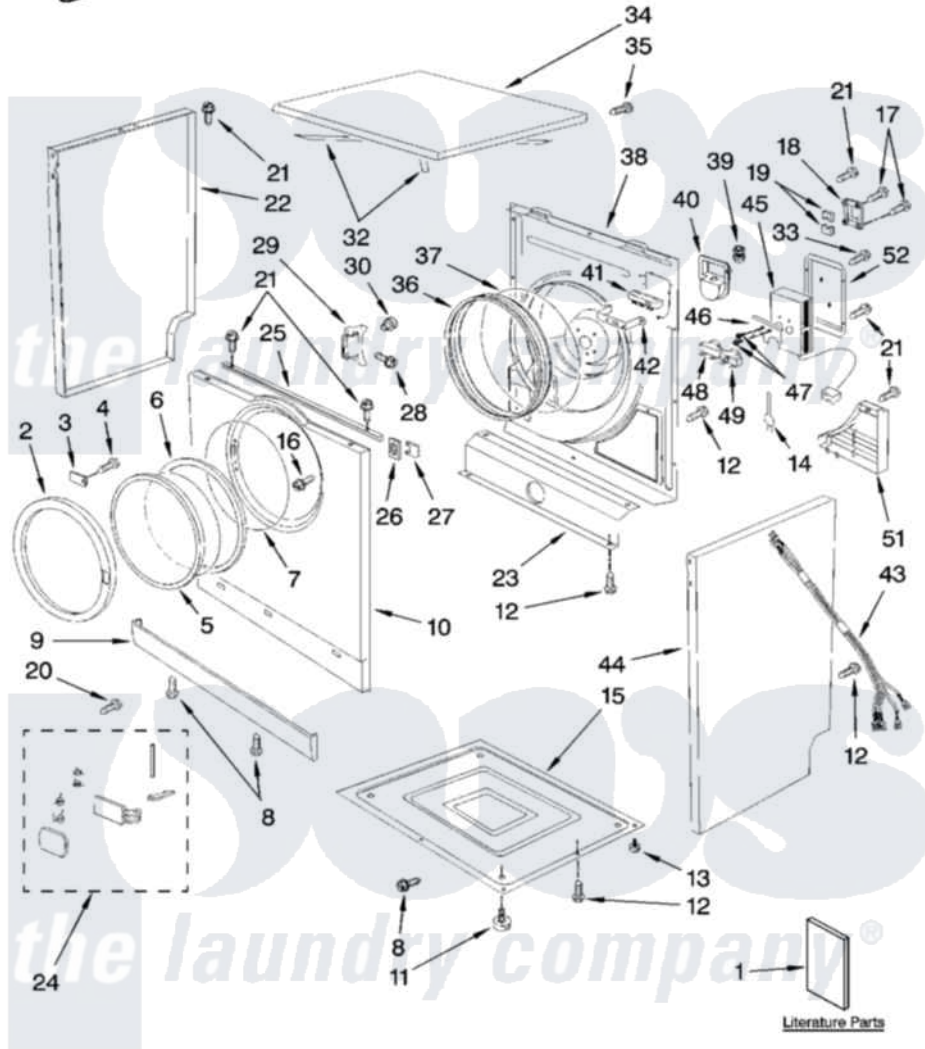

Whirlpool LEW0050PQ2 01 - CABINET AND DOOR PARTS

CABINET AND DOOR PARTS

For Model: LEW0050PQ2
(White)

COMPACT
ELECTRIC DRYER

8-06 Litho in U.S.A. (djc)

1

Part No. 8180821

Whirlpool Residential Whirlpool LEW0050PQ2 Dryer Parts Parts Diagram 01 - CABINET AND DOOR PARTS

Click on the part number to view part

Item	Original Part Number	Replaced By	Status	Part Description
1	8183096		Not Available	Use & Care Guide
"	8182608			Wiring Diagram
2	8182406			Frame, Door Outer
3	8183106			Retainer Insert
4	8182333	W10253196		Screw
5	8182516			Glass, Door
6	8182414			Frame, Inner Door
7	8183105			Gasket, Door
8	8182518			Screw
9	8182503			Toe Panel
10	BLANK		Not Available	Front Panel (Not Serviced)
11	8182479			Foot, Adjustable
12	8182338	489355		Screw, 8 X 1/2
13	8182459	3400843		Orifice Holder
14	8183097			Spring, Thermostat
15	8182480		Not Available	BASE

16	8182401		Screw, Door Catch
17	8182490	489491	Screw 8-18 X 5/8
18	8182534		Cover, Drum Shaft Support
19	8182533		Support, Drum Shaft
20	8182412	3400843	Orifice Holder
21	8182323	3179776	Screw
22	8182509		Side Panel
23	8182535		Panel, Lower Rear
24	8182574		Kit, Door Handle
25	8182511		Bracket, Front Panel
26	8182531		Plate, Door Switch
27	8182530		Door Switch
28	8182411	489491	Screw 8-18 X 5/8
29	BLANK	Not Available	Door Hinge (Not Serviced)
30	BLANK	Not Available	Rivet, Hinge (Not Serviced)
32	8183109		Cross-Bar, Cabinet
33	8182526		Screw, Element Cover
34	8182524		Top
35	8182338	489355	Screw, 8 X 1/2
36	8182507		Seal, Rear Drum
37	8182540		Retaining Ring, Rear Seal
38	8182590		Panel, Rear
39	8182506		Nut, Power Cord
40	8182514		Cover, Terminal Block
41	8182525		Terminal Block
42	8182513		Mounting Bracket, Terminal Block
43	8183104		Wire Harness
44	8182520		Side Panel
45	8182528		Heater Element
46	8182505		Plate, Thermostat
47	8182491	4358271	Screw
48	8182508		Thermostat, 194 F
49	8182502		Thermostat,
51	8182510		Cover, Inlet
52	8183110		Cover, Element