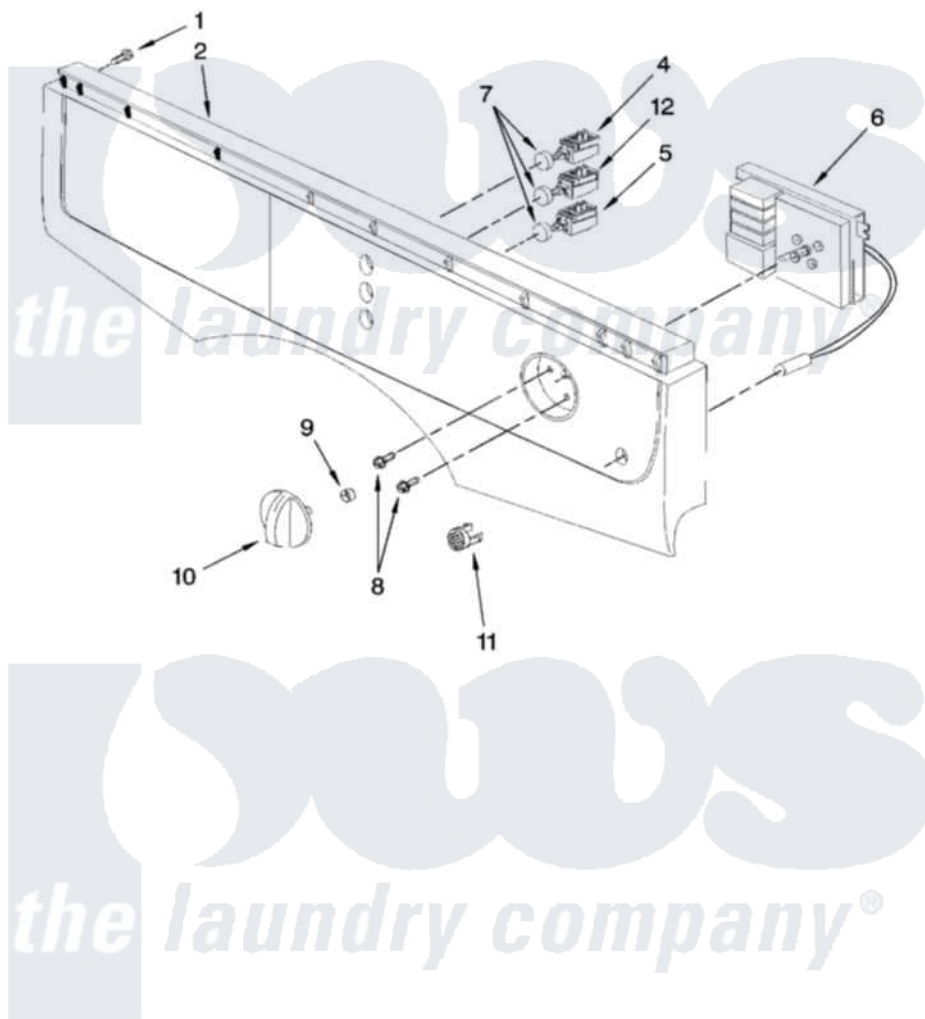

# Whirlpool LEW0050PQ2 02 - CONTROL PANEL PARTS

## CONTROL PANEL PARTS

For Model: LEW0050PQ2  
(White)

8180821

3

Whirlpool [Residential Whirlpool LEW0050PQ2 Dryer Parts](#) Parts Diagram 02 - CONTROL PANEL PARTS

[Click on the part number to view part](#)

Item	Original Part Number	Replaced By	Status	Part Description
1	8182338	<a href="#">489355</a>		Screw, 8 X 1/2
2	8182521	<a href="#">280109</a>		Kit, Control Panel
4	8182576	<a href="#">280110</a>		Switch And Button Assembly
5	<a href="#">280112</a>			Switch And Button Assembly
6	8183107	<a href="#">8182522</a>		Timer And Indicator Light Assembly
7	<a href="#">8182575</a>			Button, Push
8	8182323	<a href="#">3179776</a>		Screw
9	<a href="#">8182361</a>			Spring, Knob
10	<a href="#">8182519</a>			Knob
11	<a href="#">8182532</a>			Lens, Indicator
12	8182577	<a href="#">280111</a>		Switch And Button Assembly