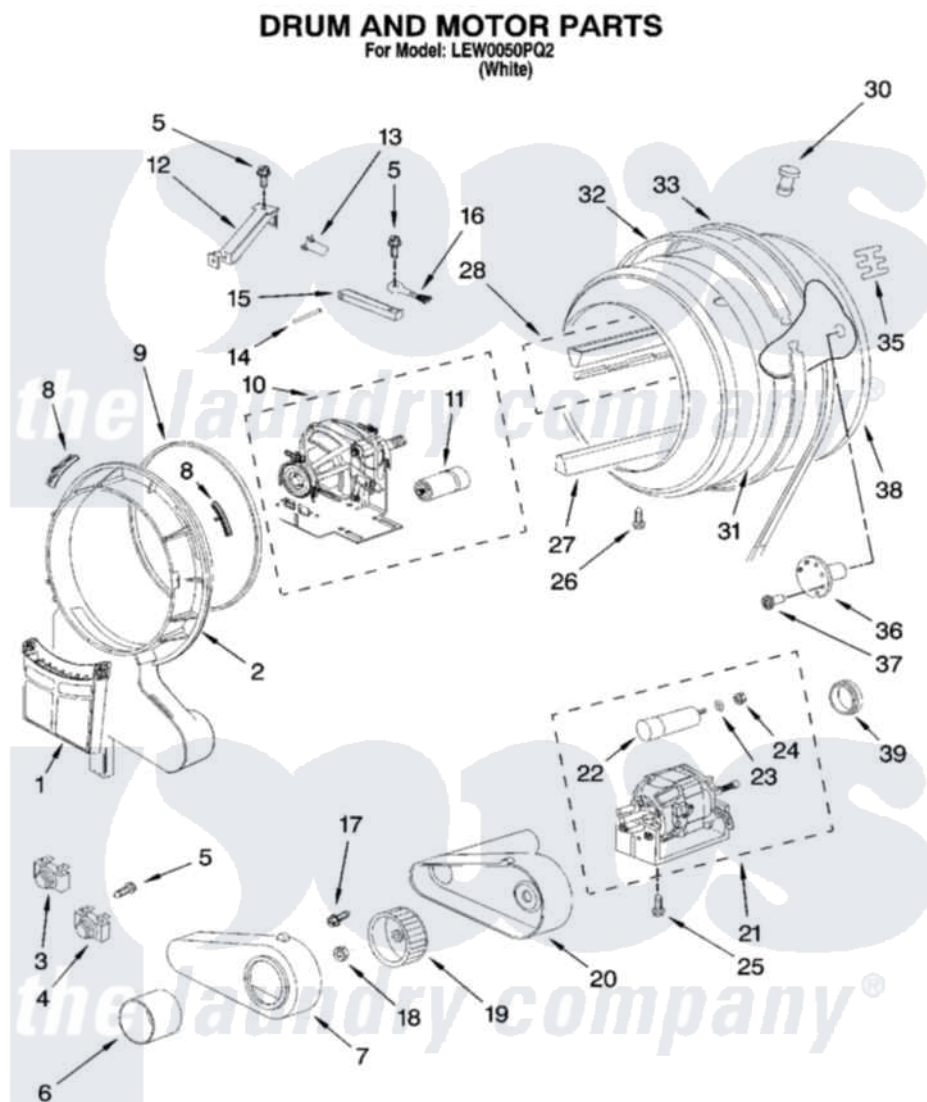

Whirlpool LEW0050PQ2 03 - DRUM AND MOTOR PARTS, OPTIONAL PARTS (NOT INCLUDED)

8180821

5

Whirlpool [Residential Whirlpool LEW0050PQ2 Dryer Parts](#) Parts Diagram 03 - DRUM AND MOTOR PARTS, OPTIONAL PARTS (NOT INCLUDED)

[Click on the part number to view part](#)

Item	Original Part Number	Replaced By	Status	Part Description
1	8182489			Filter, Screen
2	8182485			Lint Duct And Drum Support Assembly
3	8182470			Thermostat, 203F
4	8182477			Thermostat, Operating 122 F
5	8182323	3179776		Screw
6	8182478			Extension, Housing
7	8182631	W10238692		Housing, Outer
8	8182492	W10119103		Insert Pad, Drum Seal
9	8182692			Seal, Front Drum
10	8182471			Drive Motor
11	BLANK		Not Available	Capacitor (Not Serviced)
12	8182499			Support, Arm
13	8182494			Spring, Arm
14	8182501			Pin, Arm

15	8182498		Arm, Brush Holder
16	8182500		Brush, Detector
17	8183100		Screw
18	8182539		Nut, Blower Wheel
19	8182538		Blower Wheel
20	8183099	W10238691	Housing, Inner
21	8182472		Blower Motor Assembly
22	8183098		Capacitor
23	8182580		Washer, Capacitor
24	8182579		Nut, Capacitor
25	8182486	8182427	Screw, Motor
26	8183102		Screw, Baffle
27	8182483		Baffle
28	8182484		Baffle
30	8183103		Plug, Probe
31	8182497		Band, Insulation
32	8182496		Band, Steel
33	8183101		Belt, Drive
35	8182493		Spring Hook
36	BLANK	Not Available	Drum Flange with Shaft (Not Serviced)
37	BLANK	Not Available	Rivet, Drum Flange (Not Serviced)
38	8182482		Drum Assembly
39	8182468	W10296394	Shield, Exhaust
	BLANK	Not Available	ACCESSORY PARTS
"	8182452	8212731	Kit-Stack
"	72017		Paint, Touch-Up
"	350938		Paint, Pressurized Spray B
"	350930		Paint, Pressurized Spray B
"	799344		Paint, Touch-Up)