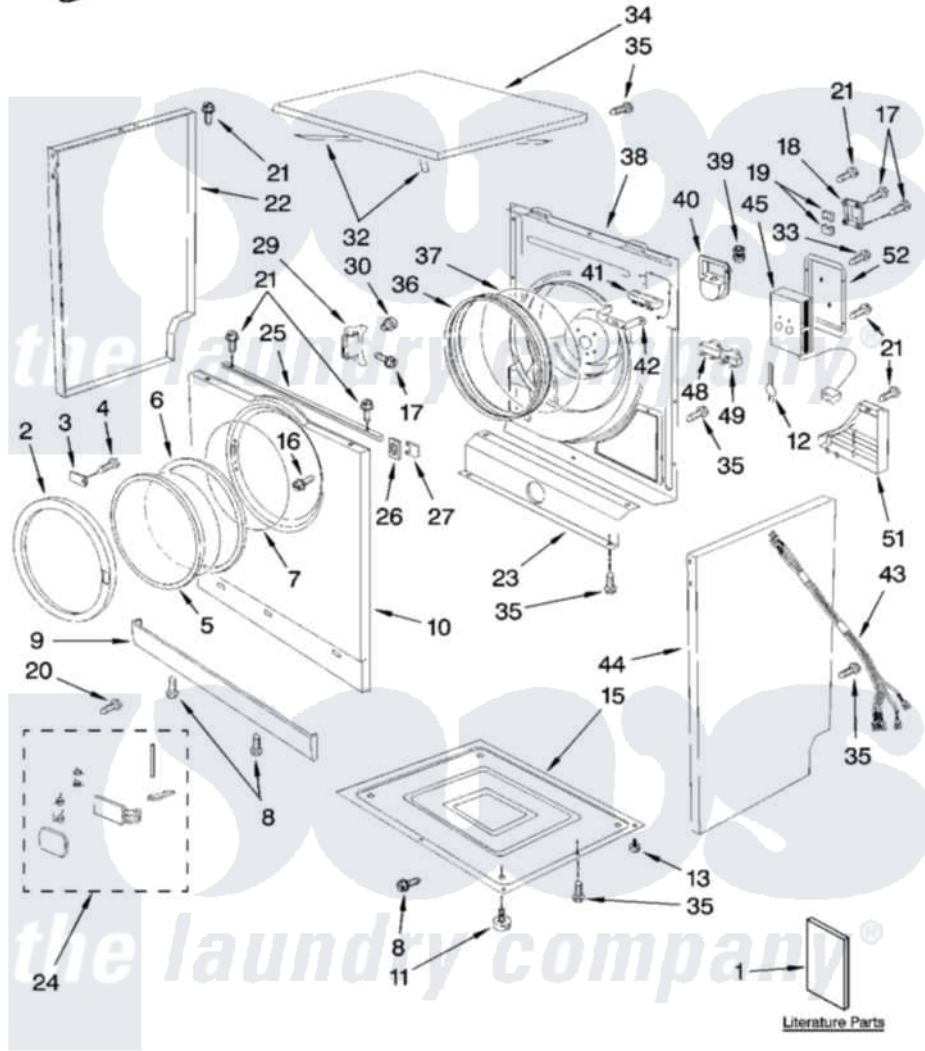

# Whirlpool LEW0050PQ3 01 - CABINET AND DOOR PARTS

## CABINET AND DOOR PARTS

For Model: LEW0050PQ3  
(White)

COMPACT  
ELECTRIC DRYER

8-06 Litho in U.S.A. (djc)

1

Part No. W10113966

Whirlpool Residential Whirlpool LEW0050PQ3 Dryer Parts Parts Diagram 01 - CABINET AND DOOR PARTS

[Click on the part number to view part](#)

Item	Original Part Number	Replaced By	Status	Part Description
1	8183131		Not Available	Use & Care Guide
"	<a href="#">8182608</a>			Wiring Diagram
2	<a href="#">8182406</a>			Frame, Door Outer
3	<a href="#">8183106</a>			Retainer Insert
4	8182333	<a href="#">W10253196</a>		Screw
5	<a href="#">8182516</a>			Glass, Door
6	<a href="#">8182414</a>			Frame, Inner Door
7	<a href="#">8182515</a>			Gasket, Door
8	<a href="#">8182518</a>			Screw
9	<a href="#">8182503</a>			Toe Panel
10	BLANK		Not Available	Front Panel (Part Not A Serviceable Item)
11	<a href="#">8182479</a>			Foot, Adjustable
12	<a href="#">8183097</a>			Spring, Thermostat
13	8182459	<a href="#">3400843</a>		Orifice Holder
15	8182480		Not Available	BASE
16	<a href="#">8182401</a>			Screw, Door Catch