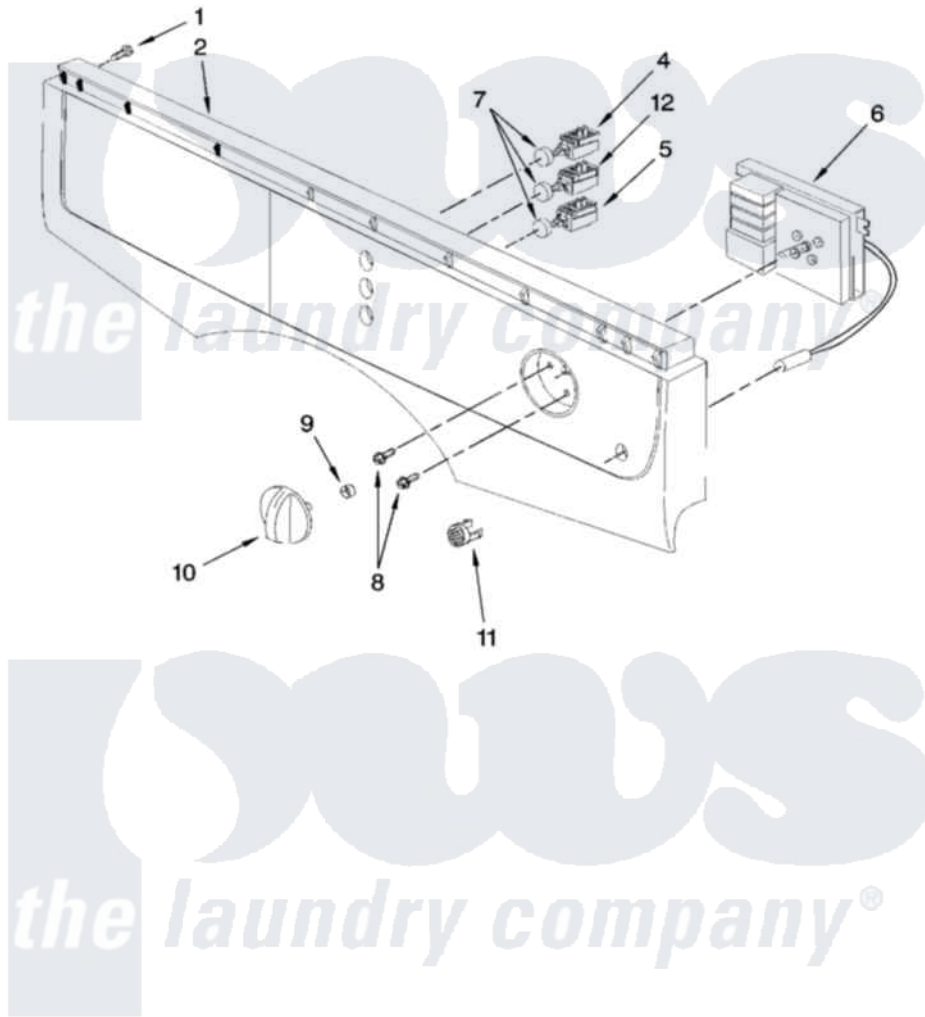

Whirlpool LEW0050PQ3 02 - CONTROL PANEL PARTS

CONTROL PANEL PARTS

For Model: LEW0050PQ3
(White)

W10113986

3

Whirlpool [Residential Whirlpool LEW0050PQ3 Dryer Parts](#) Parts Diagram 02 - CONTROL PANEL PARTS
Click on the part number to view part

Item	Original Part Number	Replaced By	Status	Part Description
1	8182338	489355		Screw, 8 X 1/2
2	8182521	280109		Kit, Control Panel
4	8182576	280110		Switch And Button Assembly
5	8182395			Switch And Button Assembly
6	8183107	8182522		Timer And Indicator Light Assembly
7	8182575			Button, Push
8	8182323	3179776		Screw
9	8182361			Spring, Knob
10	8182519			Knob
11	8182532			Lens, Indicator
12	8182577	280111		Switch And Button Assembly