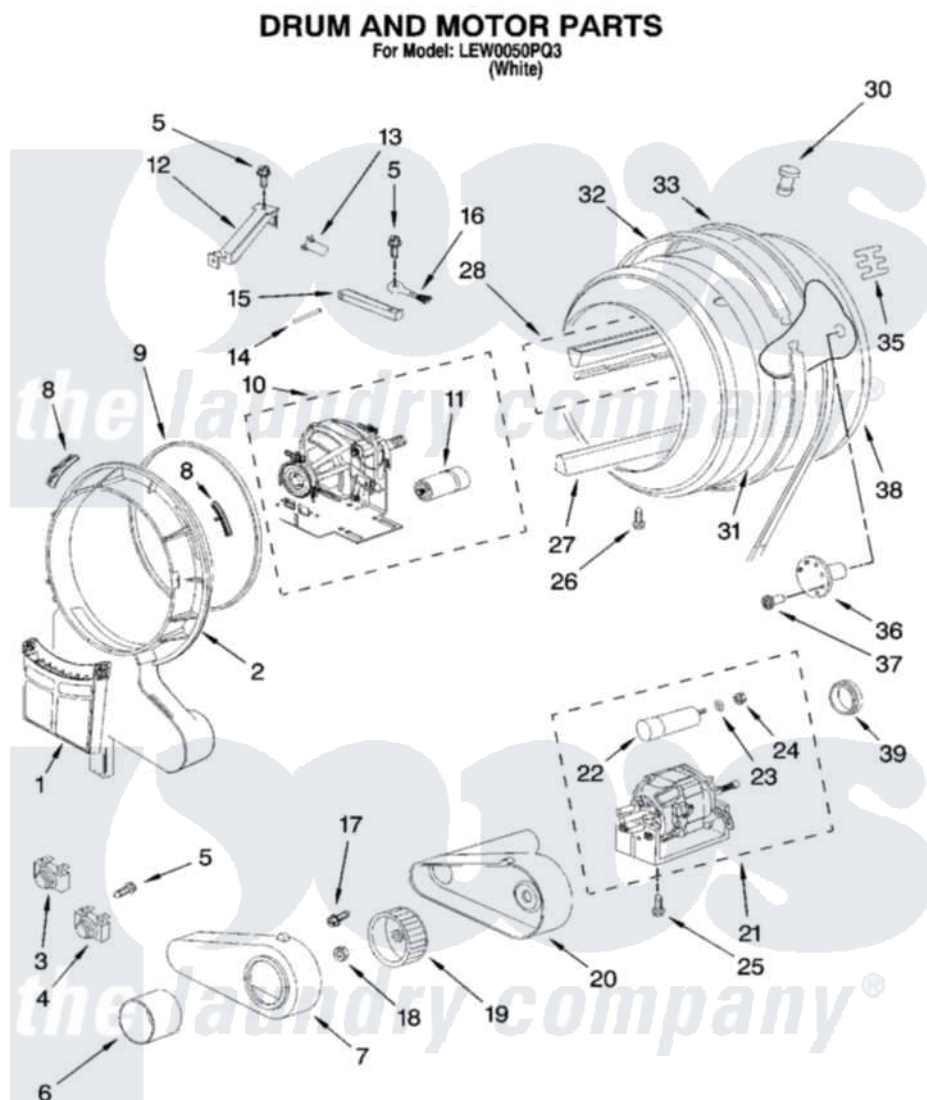

# Whirlpool LEW0050PQ3 03 - DRUM AND MOTOR PARTS, OPTIONAL PARTS (NOT INCLUDED)

W10113986

5

Whirlpool [Residential Whirlpool LEW0050PQ3 Dryer Parts](#) Parts Diagram 03 - DRUM AND MOTOR PARTS, OPTIONAL PARTS (NOT INCLUDED)

[Click on the part number to view part](#)

Item	Original Part Number	Replaced By	Status	Part Description
1	<a href="#">8182489</a>			Filter, Screen
2	<a href="#">8182485</a>			Lint Duct And Drum Support Assembly
3	<a href="#">8182470</a>			Thermostat, 203F
4	<a href="#">8182477</a>			Thermostat, Operating 122 F
5	8182323	<a href="#">3179776</a>		Screw
6	<a href="#">8182478</a>			Extension, Housing
7	8182631	<a href="#">W10238692</a>		Housing, Outer
8	8182492	<a href="#">W10119103</a>		Insert Pad, Drum Seal
9	<a href="#">8182692</a>			Seal, Front Drum
10	<a href="#">8182471</a>			Drive Motor
11	BLANK		Not Available	Capacitor (Part Not A Serviceable Item)
12	<a href="#">8182499</a>			Support, Arm
13	<a href="#">8182494</a>			Spring, Arm