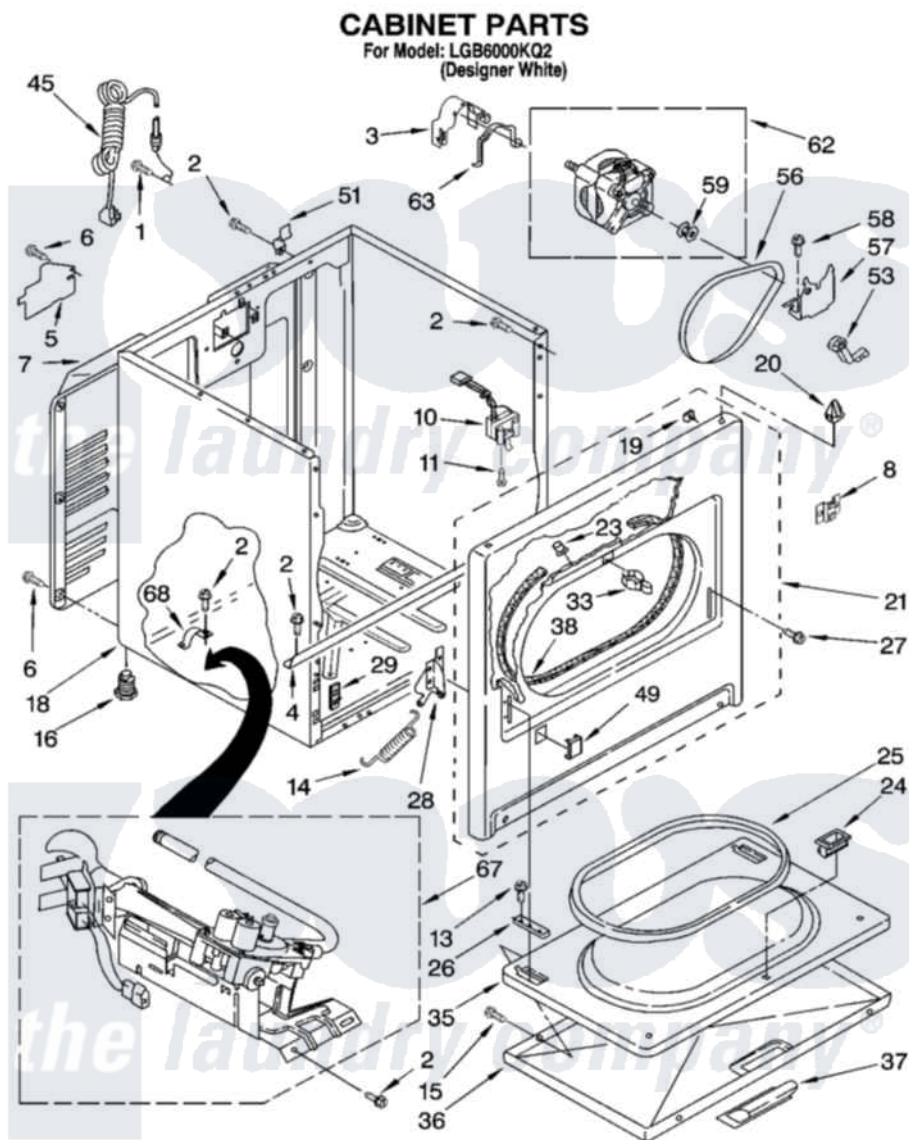

Whirlpool LGB6000KQ2 02 - CABINET PARTS

8180309

3

Whirlpool [Residential Whirlpool LGB6000KQ2 Dryer Parts](#) Parts Diagram 02 - CABINET PARTS

[Click on the part number to view part](#)

Item	Original Part Number	Replaced By	Status	Part Description
1	697776	4331106		Screw, No.10-32 X 7/16
2	343641	681414		Screw, 10AB X 1/2
3	3404162			Clamp, Motor
4	8541400			Bracket, Cabinet
5	3396795			Cover, Terminal Block
6	693995			Screw, Hex Head
7	3396805	280043		Panel-Rear
8	8546676	W10041960		Spring, Door
10	3406107			Door Switch Assembly
11	697773	3395530		Screw
13	694091			Trim, Side Right Hand
14	8541401	W10041960		Spring, Door
15	3357011	308685		Side Trim)
16	3392100	49621		Feet-Leveling
"	279810			Foot-Optional
18	8530603	8533643		Cabinet

19	98234		Clip, U-Bend
20	690363	18776	Lock, Front Top
21	3395197	279740	Panel
23	685203	279220	Clip
24	3389441		Door Catch Assembly
25	3390731		Seal, Door
26	337189		Clip, Hinge
27	342043	486146	Screw
28	8066056		Hinge, Door
"	8066057		Hinge, Door
29	3394083		Clip, Front Panel
33	696144	279570	Latch
35	695737		Door, Rear
36	3393549		Door, Front
37	690270	348721	Handle
38	3406129		Seal And Bearing Assembly
45	344020	3401402	Cord, Power
49	3394975		Plug, Front Panel
51	238088	8066217	Hinge, Top
53	691366		Idler And Pulley Assembly
56	8066065	341241	Belt
57	348780		Base, Motor
58	3400500		Bolt, 3405245 5/16-18 X 3/4
59	3394341	W10299847	Pulley-Motor
62	8538262	279827	Motor-Drve
63	660658		Clamp, Motor Mounting 343481 685441
67	8318272	W10465748	Burner-Gas
68	341029		Clamp, Pipe Door Spring