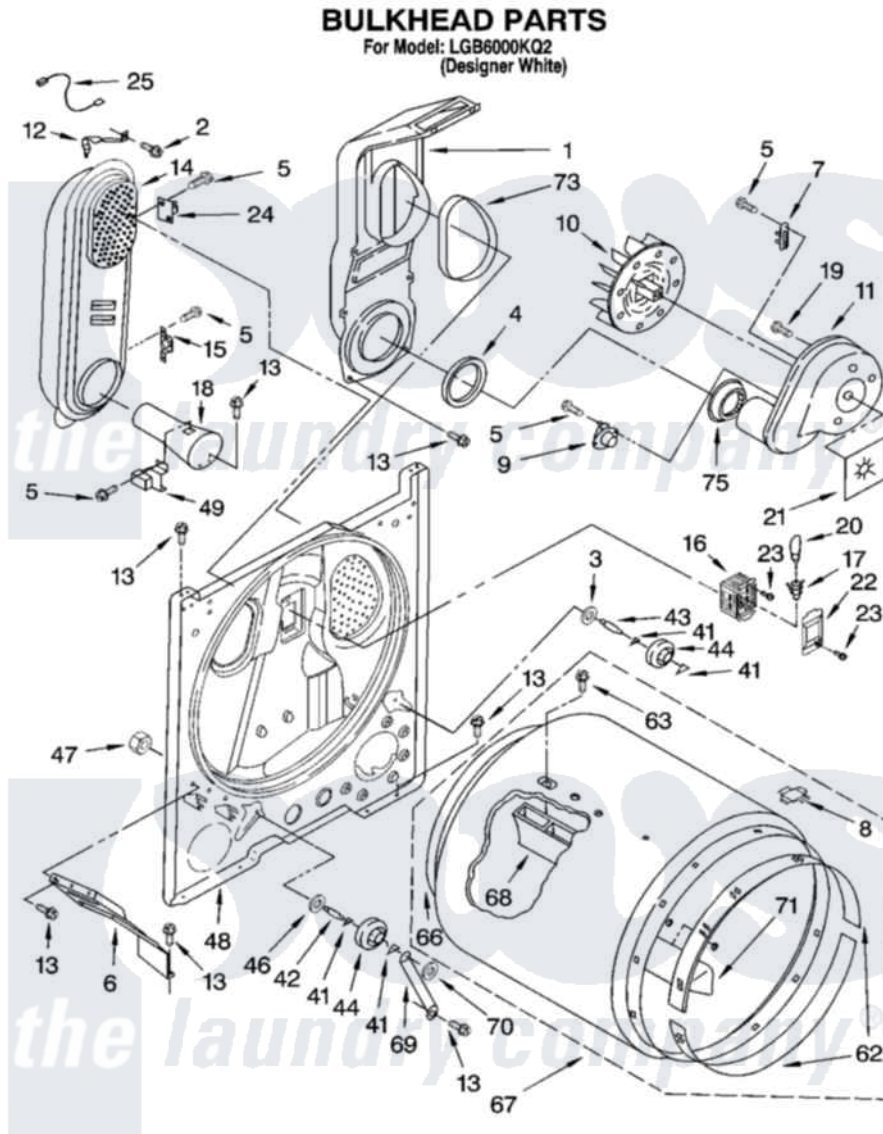

Whirlpool LGB600KQ2 03 - BULKHEAD PARTS

8180309

5

Whirlpool [Residential Whirlpool LGB600KQ2 Dryer Parts](#) Parts Diagram 03 - BULKHEAD PARTS
Click on the part number to view part

Item	Original Part Number	Replaced By	Status	Part Description
1	348368			Lint Chute Assembly
2	489463			Screw, 8-18 X 1/16
3	3388703			Washer, Support
4	347139			Seal, Lint Chute
5	90767			Screw, 8A X 3/8 HeX Washer Head Tapping
6	3406022			Bracket, Bulkhead
7	3392519			Thermal Limiter
8	8066086			Plug, Drum Hole
9	3387134			Thermostat, Internal-Bias
10	694089			Wheel, Blower
11	8557384	8577230		Housing, Blower
12	8066155			Clip, Heater Box
13	343641	681414		Screw, 10AB X 1/2
14	8530285	279980		Box
15	3403140			Thermostat, High-Limit 205F
16	3977373			Bracket, Drum Light

17	3403634	W10136369	Socket, Drum Light Assembly
18	8066049		Funnel, Burner Light
19	3390647	488729	Screw
20	3406124	22002263	Lamp
21	3394196		Seal, Blower Shaft
22	3402841	8532165	Lens, Drum Light
23	487909	488729	Screw
24	280010		Kit, Thermal Cut-Off
25	3401707		Jumper, Tco-High Limit
41	690997		Washer, Thrust
42	3399506	W10359270	Shaft, Drum Roller Threads
43	3399507	W10359269	Shaft, Drum Roller Threads
44	3397588	349241T	Support
46	348197		Washer, Support
47	3359452		Nut, Lock
48	3403493	279798	Bulkhead
49	338906		Radiant, Sensor
62	692526	279441	BeaRng-Rng
63	97787	W10109200	Screw, Baffle Mounting
66	3406130	279857	Seal
67	695587		Drum Assembly
68	692490		Baffle, Drum
69	3976434		Bracket, Support Shaft
70	90296		Nut, Push On
71	3403636		Baffle, Drum
73	339956		Seal, Air Duct To Bulkhead
75	696302		Shield, Exhaust