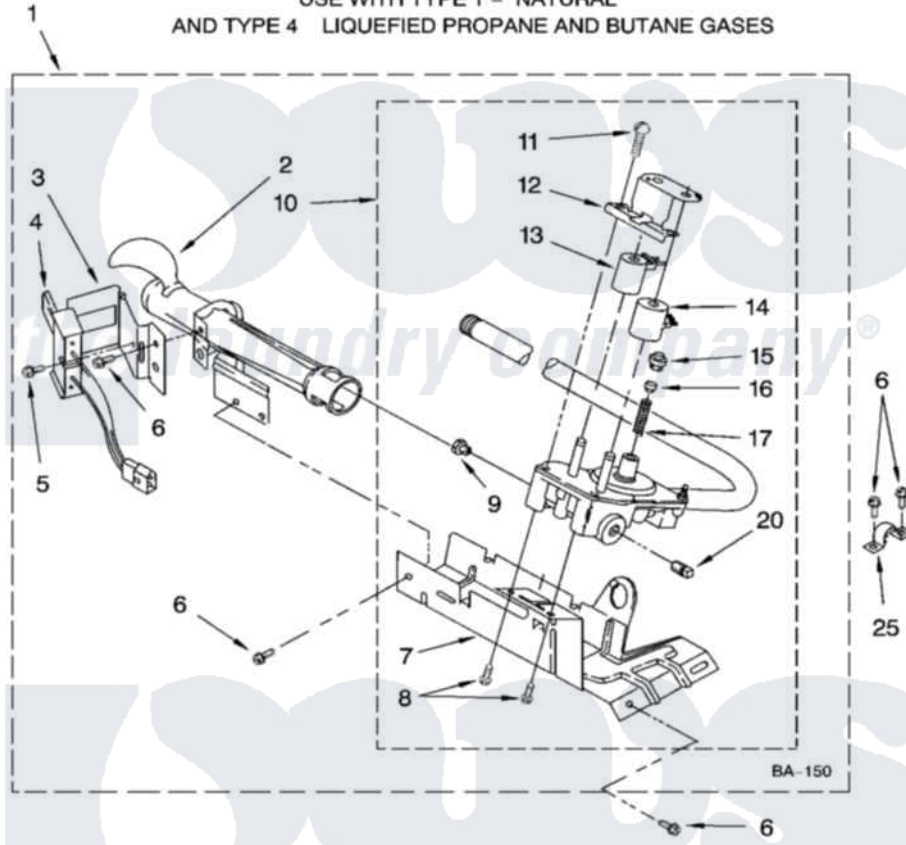

# Whirlpool LGB6000KQ2 04 - 8318272 BURNER ASSEMBLY

## 8318272 BURNER ASSEMBLY

For Model: LGB6000KQ2  
(Designer White)

USE WITH TYPE 1 - NATURAL  
AND TYPE 4 LIQUEFIED PROPANE AND BUTANE GASES

8180309

7

Whirlpool [Residential Whirlpool LGB6000KQ2 Dryer Parts](#) Parts Diagram 04 - 8318272 BURNER ASSEMBLY  
Click on the part number to view part

Item	Original Part Number	Replaced By	Status	Part Description
1	8318272	<a href="#">W10465748</a>		Burner-Gas
2	688617	<a href="#">693140</a>		Burner
3	<a href="#">694298</a>			Bracket, Ignitor
4	686590	<a href="#">279311</a>		Ignitor
5	<a href="#">3393909</a>			Screw, 8-32 X 7/8
6	343641	<a href="#">681414</a>		Screw, 10AB X 1/2
7	693986			Base, Burner
8	<a href="#">3387057</a>			Screw, 10-16 X 1/2 Orifice, Burner
9	<a href="#">234826</a>			Orifice, Burner Type 1
"	<a href="#">229742</a>			Orifice, Burner
"	<a href="#">234868</a>			Orifice, Burner
10	8318277	<a href="#">W10337269</a>		Valve-Gas
11	<a href="#">694421</a>			Screw, Bracket Mounting
12	<a href="#">694538</a>			Bracket, Shunt
13	<a href="#">694540</a>			Coil, 60 Hz
14	<a href="#">694539</a>			Coil, 60 Hz