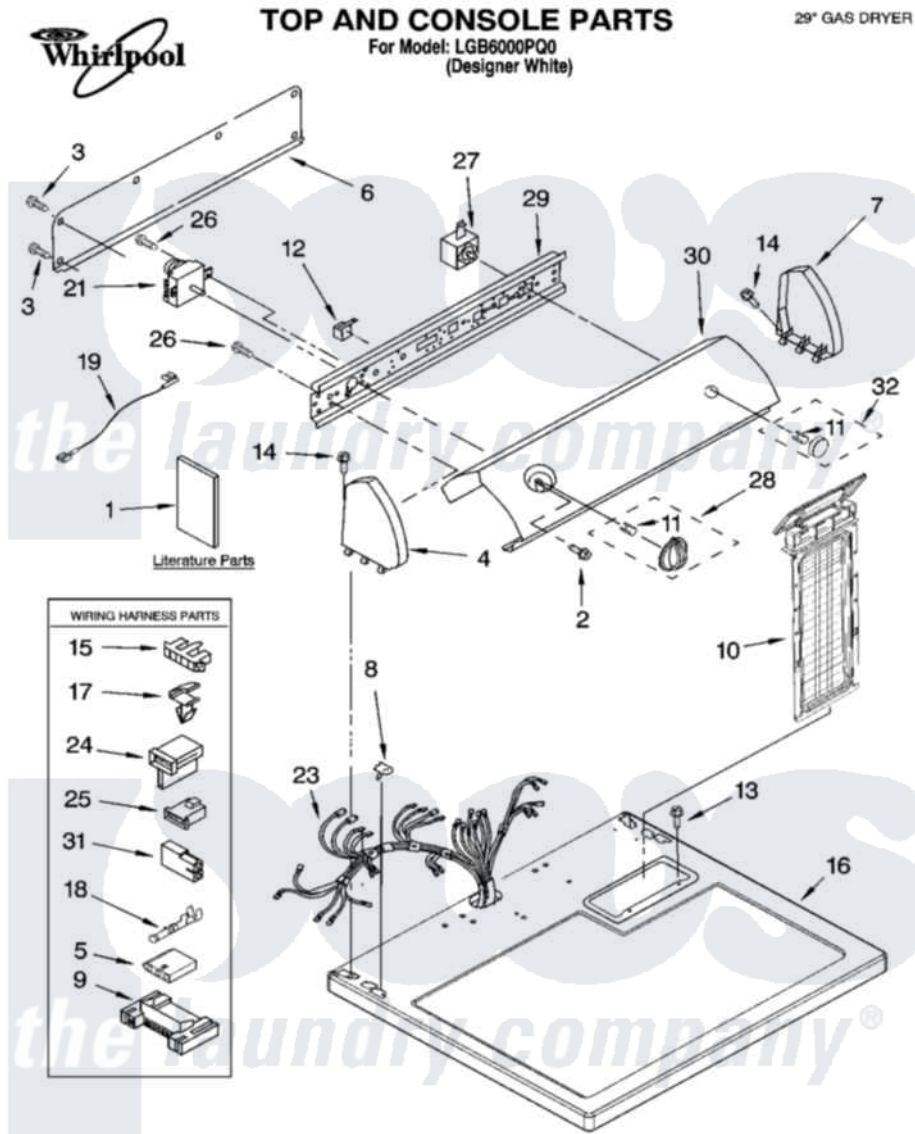

Whirlpool LGB6000PQ0 01 - TOP AND CONSOLE PARTS

04-04 Litho in U.S.A. (djc)

1

Part No. 8180366

[Whirlpool Residential Whirlpool LGB6000PQ0 Dryer Parts](#) Parts Diagram 01 - TOP AND CONSOLE PARTS

[Click on the part number to view part](#)

Item	Original Part Number	Replaced By	Status	Part Description
1	LIT8522243		Not Available	Literature Parts (Guide, Use & Care)
"	LIT8535830		Not Available	Literature Parts (Instructions, Installation)
"	LIT8528187		Not Available	Literature Parts (Wiring Diagram)
"	LIT8533770		Not Available	Literature Parts (Sheet, Cycle Feature)
"	N/A		Not Available	Following May Be Purchased
"	N/A		Not Available	DO-IT-YOURSELF REPAIR MANUALS
"	LIT677818	677818L		Diy
2	3400859			Screw, Grounding
3	693995			Screw, Hex Head
4	8271365	279962		Endcap
5	3936144			Do-It-Yourself Repair Manuals
6	8274261			Do-It-Yourself Repair Manuals
7	8271359	279962		Endcap

8	357213		Nut, Push-In
9	3395683		Receptacle, Multi-Terminal
10	8557861		Screen, Lint
11	8536939		Clip, Knob
12	694419		Mini-Buzzer
13	688983	487240	Screw, For Mtg. Service Capacitor
14	388326		Screw, 8-18 X 1.25
15	3397269		Connector, Timer
16	8557930	8563985	Top
17	3394427		Clip-Harness
18	94614		Terminal
19	3393814	Not Available	Wire, Jumper (Black)
"	3393815	3393812	Wire, Jumper
21	3976584		Timer Assembly
23	8299876		Harness, Wiring
24	3403499		Connector, 2-Position
25	3403498		Connector, 3-Position
26	3390646	W10139210	Screw, 8-18 X 5/16
27	3977456		Switch, Push-To-Start
28	8544955		Timer Knob Assembly
29	8271418		Bracket, Control
30	8545963		Panel, Control
31	717252		Receptacle, Terminal
32	8544939		Knob, Push-To-Start
"	N/A	Not Available	ACCESSORY PARTS
"	279948	4392065	Kit, Dryer Repair
"	346764		Kit, Hold Down
"	8522199		Accessory Parts
"	689790		Dry Rack
"	72017		Paint, Touch-Up
"	350930		Paint, Pressurized Spray B
"	350938		Paint, Pressurized Spray B
"	799344		Paint, Touch-Up)