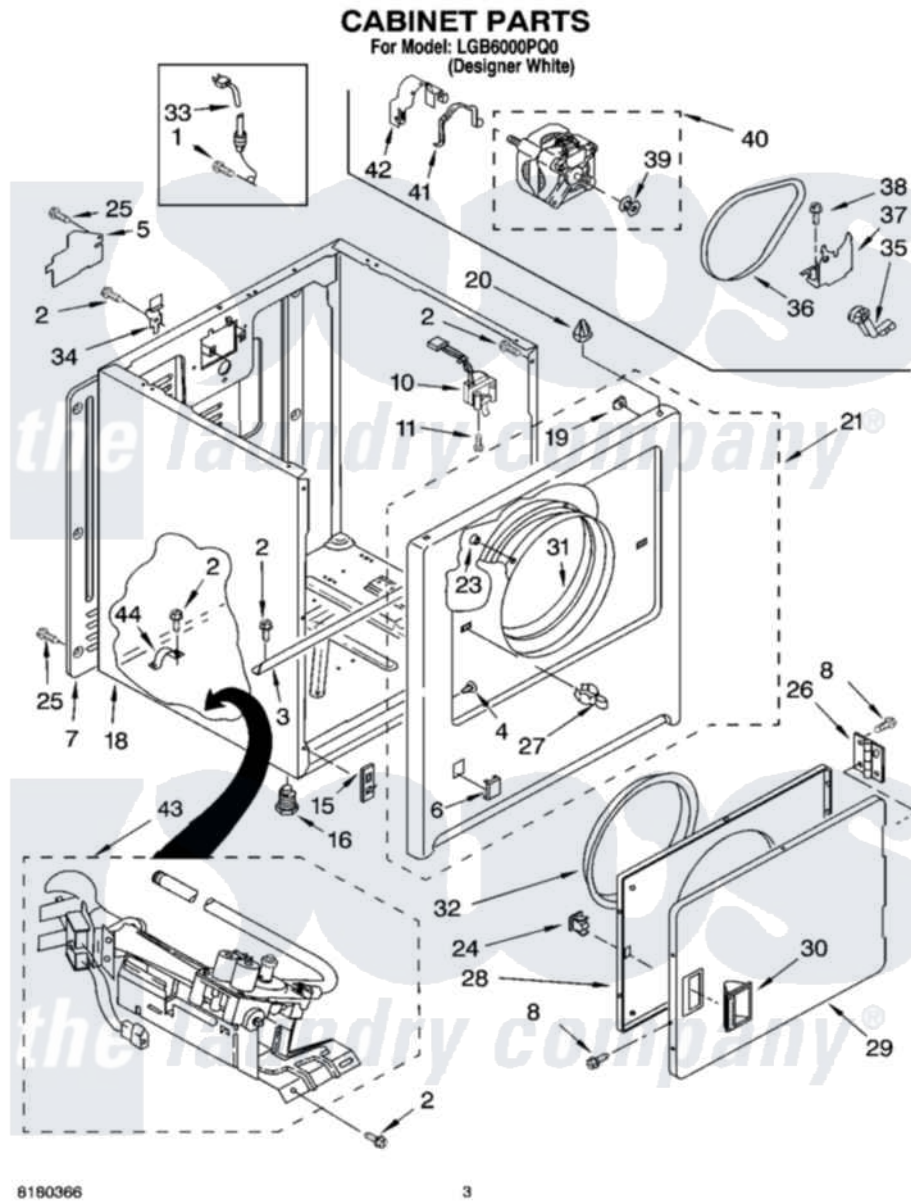

Whirlpool LGB6000PQ0 02 - CABINET PARTS

8180366

3

Whirlpool Residential Whirlpool LGB6000PQ0 Dryer Parts Parts Diagram 02 - CABINET PARTS
 Click on the part number to view part

Item	Original Part Number	Replaced By	Status	Part Description
1	697776	4331106		Screw, No.10-32 X 7/16
2	343641	681414		Screw, 10AB X 1/2
3	8541400			Bracket, Cabinet
4	3404413			Plug, Hinge Hole
5	3396795			Cover, Terminal Block
6	3394975			Plug, Front Panel
7	3396807	280040		Panel-Rear
8	342055	488627		Screw
10	3406104	3406105		Door Switch Assembly
11	697773	3395530		Screw
15	3394083			Clip, Front Panel
16	3392100	49621		Feet-Leveling
"	279810			Foot-Optional
18	8530603	8533643		Cabinet
19	98234			Clip, U-Bend
20	690363	18776		Lock, Front Top

21	3403574	279846	Panel
23	685203	279220	Clip
24	690081	279570	Latch
25	693995		Screw, Hex Head
26	3405514	W10362431	Hinge And Pin Assembly
27	696144	279570	Latch
28	3403371		Door, Inner
29	3403361		Door Front
30	3405184		Handle, Door
31	8066124	279264	Air Channel Box
32	3405245		5/16-18 X 3/4
33	344020	3401402	Cord, Power
34	238088	8066217	Hinge, Top
35	691366		Idler And Pulley Assembly
36	8066065	341241	Belt
37	348780		Base, Motor
38	3400500		Bolt, 3405245 5/16-18 X 3/4
39	3394341	W10299847	Pulley-Motor
40	8538262	279827	Motor-Drve
41	660658		Clamp, Motor Mounting 343481 685441
42	3404162		Clamp, Motor
43	8318272	W10465748	Burner-Gas
44	341029		Clamp, Pipe Door Spring