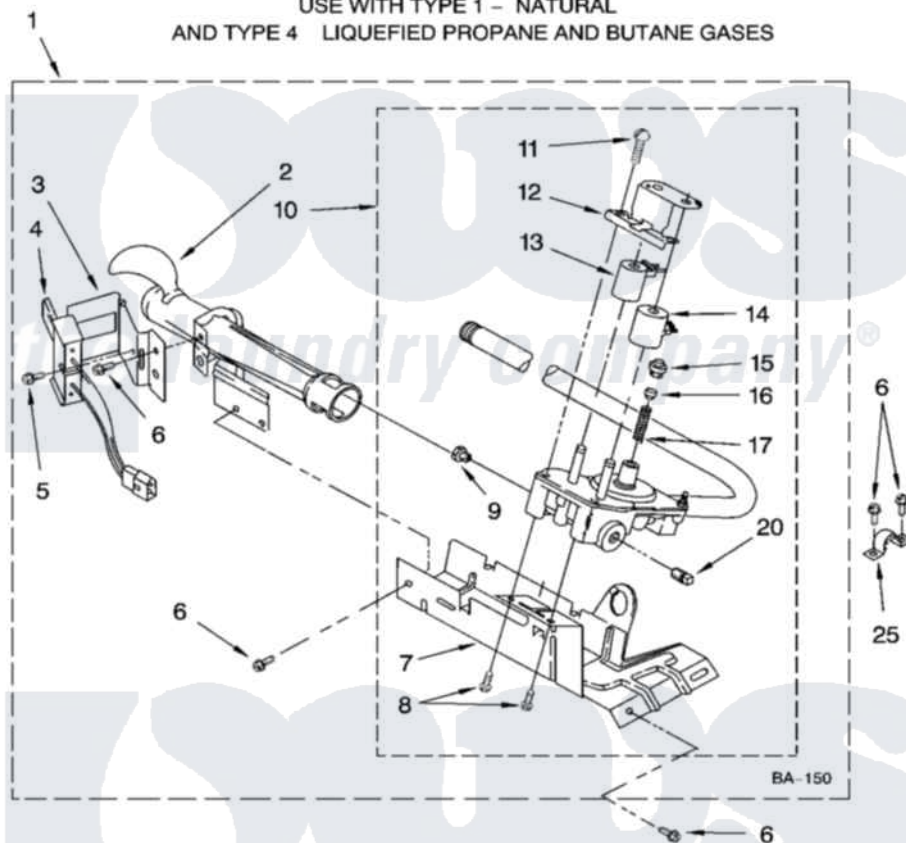

# Whirlpool LGB6000PQ0 03 - 8318272 BURNER ASSEMBLY

## 8318272 BURNER ASSEMBLY

For Model: LGB6000PQ0  
(Designer White)

USE WITH TYPE 1 - NATURAL  
AND TYPE 4 LIQUEFIED PROPANE AND BUTANE GASES

8180366

5

Whirlpool [Residential Whirlpool LGB6000PQ0 Dryer Parts](#) Parts Diagram 03 - 8318272 BURNER ASSEMBLY

[Click on the part number to view part](#)

Item	Original Part Number	Replaced By	Status	Part Description
1	8318272	<a href="#">W10465748</a>		Burner-Gas
2	688617	<a href="#">693140</a>		Burner
3	<a href="#">694298</a>			Bracket, Ignitor
4	686590	<a href="#">279311</a>		Ignitor
5	<a href="#">3393909</a>			Screw, 8-32 X 7/8
6	343641	<a href="#">681414</a>		Screw, 10AB X 1/2
7	693986			Base, Burner
8	<a href="#">3387057</a>			Screw, 10-16 X 1/2 Orifice, Burner
9	<a href="#">234826</a>			Orifice, Burner Type 1
"	<a href="#">229742</a>			Orifice, Burner
"	<a href="#">234868</a>			Orifice, Burner
10	8318277	<a href="#">W10337269</a>		Valve-Gas
11	<a href="#">694421</a>			Screw, Bracket Mounting
12	<a href="#">694538</a>			Bracket, Shunt
13	<a href="#">694540</a>			Coil, 60 Hz
14	<a href="#">694539</a>			Coil, 60 Hz