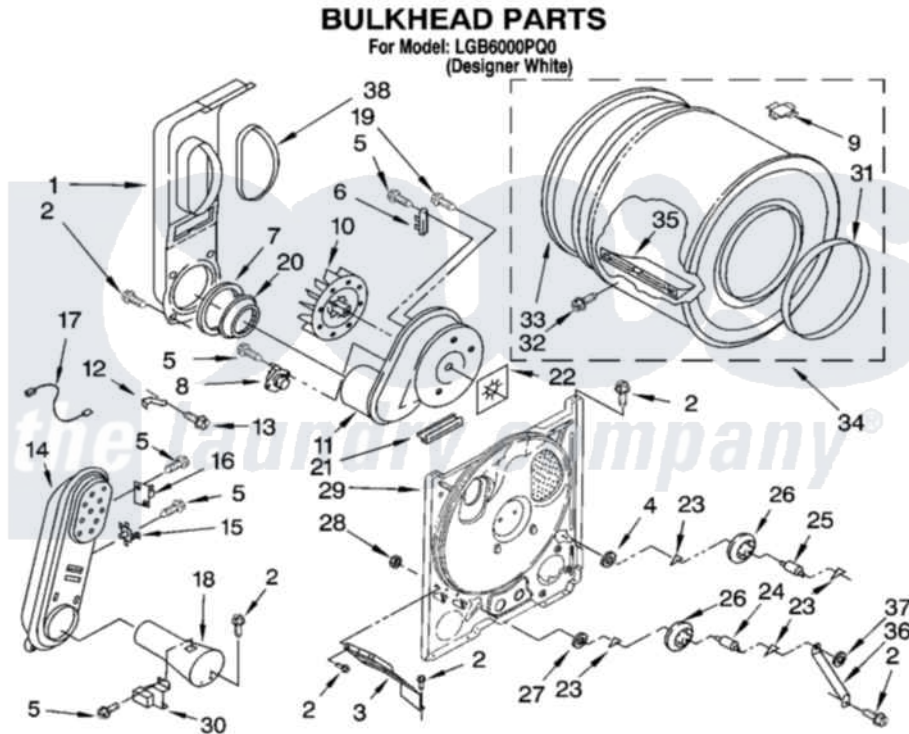

# Whirlpool LGB6000PQ0 04 - BULKHEAD PARTS

8180366

7

Whirlpool [Residential Whirlpool LGB6000PQ0 Dryer Parts](#) Parts Diagram 04 - BULKHEAD PARTS  
Click on the part number to view part

Item	Original Part Number	Replaced By	Status	Part Description
1	694283	<a href="#">279505</a>		Chute
2	343641	<a href="#">681414</a>		Screw, 10AB X 1/2
3	<a href="#">3406022</a>			Bracket, Bulkhead
4	<a href="#">3388703</a>			Washer, Support
5	<a href="#">90767</a>			Screw, 8A X 3/8 HeX Washer Head Tapping
6	<a href="#">3392519</a>			Thermal Limiter
7	<a href="#">347139</a>			Seal, Lint Chute
8	<a href="#">3387134</a>			Thermostat, Internal-Bias
9	<a href="#">8066086</a>			Plug, Drum Hole
10	<a href="#">694089</a>			Wheel, Blower
11	8557384	<a href="#">8577230</a>		Housing, Blower
12	3398161			CLIP
13	<a href="#">489463</a>			Screw, 8-18 X 1/16
14	8530285	<a href="#">279980</a>		Box
15	<a href="#">3403140</a>			Thermostat, High-Limit 205F
16	<a href="#">280010</a>			Kit, Thermal Cut-Off

17	<a href="#">3401707</a>		Jumper, Tco-High Limit
18	<a href="#">8066048</a>		Funnel, Burner
19	3390647	<a href="#">488729</a>	Screw
20	<a href="#">696302</a>		Shield, Exhaust
21	3392247	<a href="#">686889</a>	Pad
22	<a href="#">3394196</a>		Seal, Blower Shaft
23	<a href="#">690997</a>		Washer, Thrust
24	3399506	<a href="#">W10359270</a>	Shaft, Drum Roller Threads
25	3399507	<a href="#">W10359269</a>	Shaft, Drum Roller Threads
26	3397588	<a href="#">349241T</a>	Support
27	<a href="#">348197</a>		Washer, Support
28	<a href="#">3359452</a>		Nut, Lock
29	8529955	<a href="#">279793</a>	Bulkhead
30	<a href="#">338906</a>		Radiant, Sensor
31	<a href="#">3394509</a>		Ring, Bearing
32	97787	<a href="#">W10109200</a>	Screw, Baffle Mounting
33	8066085	<a href="#">239087</a>	Seal
34	3396777	<a href="#">697760</a>	Drum
35	<a href="#">342847</a>		Baffle, Drum
36	<a href="#">3976435</a>		Bracket, Support
37	<a href="#">90296</a>		Nut, Push On
38	<a href="#">339956</a>		Seal, Air Duct To Bulkhead