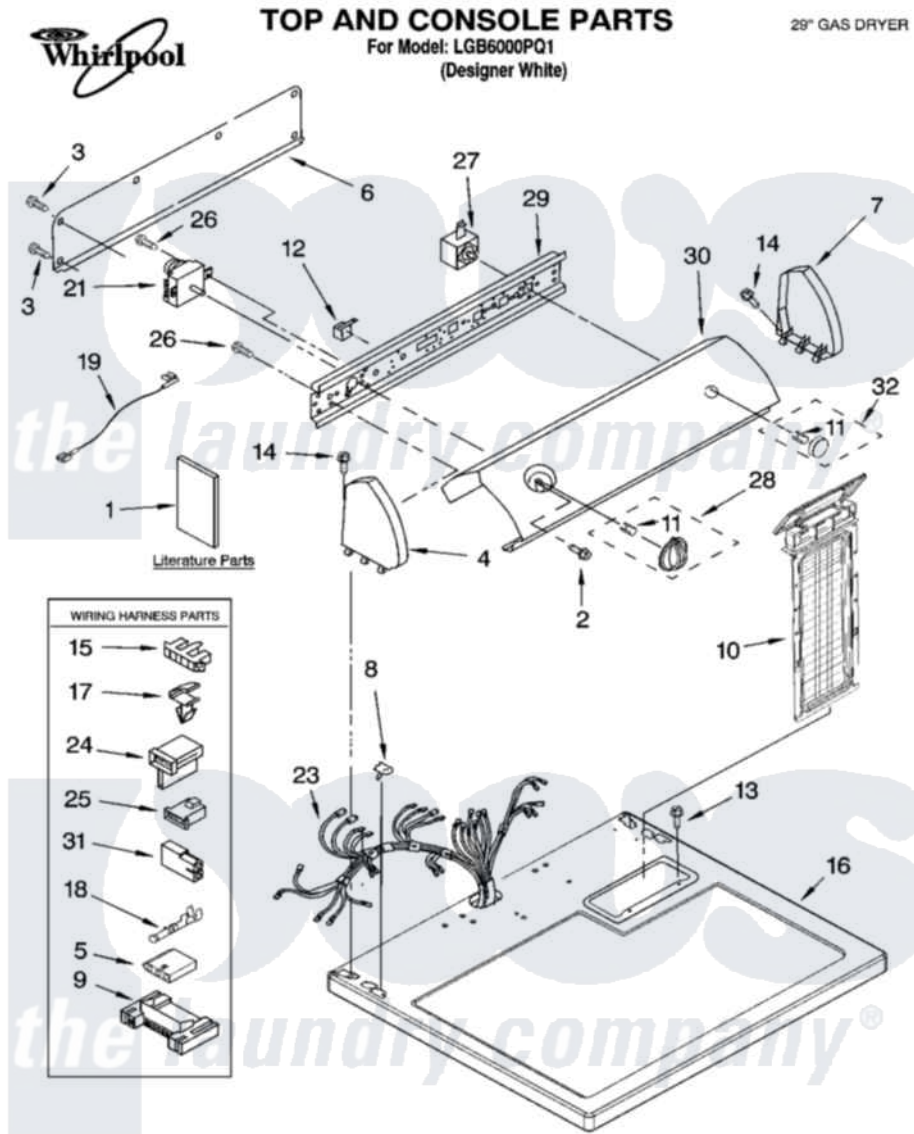

Whirlpool LGB6000PQ1 01 - TOP AND CONSOLE PARTS

10-05 Litho in U.S.A.(LT)

1

Part No. 8180858

[Whirlpool Residential Whirlpool LGB6000PQ1 Dryer Parts](#) Parts Diagram 01 - TOP AND CONSOLE PARTS

[Click on the part number to view part](#)

Item	Original Part Number	Replaced By	Status	Part Description
1	8578183		Not Available	Use And Care Guide
"	8562582		Not Available	Instructions, Installation
"	8528187			Wiring Diagram
"	8533770		Not Available	Sheet, Cycle Feature
"	N/A		Not Available	Following May Be Purchased
"	N/A		Not Available	DO-IT-YOURSELF REPAIR MANUALS
"	677818		Not Available	Manual, Do-It- Yourself Repair (Dryer)
2	8533951	3400859		Screw, Grounding
3	693995			Screw, Hex Head
4	8271365	279962		Endcap
5	3936144			Do-It-Yourself Repair Manuals
6	8274261			Do-It-Yourself Repair Manuals
7	8271359	279962		Endcap
8	357213			Nut, Push-In
9	3395683			Receptacle, Multi-Terminal

10	8557861		Screen, Lint
11	8536939		Clip, Knob
12	694419		Mini-Buzzer
13	688983	487240	Screw, For Mtg. Service Capacitor
14	388326		Screw, 8-18 X 1.25
15	3397269		Connector, Timer
16	8557930	8563985	Top
17	3394427		Clip-Harness
18	94614		Terminal
19	3393814	Not Available	Wire, Jumper (Black)
"	3393815	3393812	Wire, Jumper
21	3976584		Timer Assembly
23	8299876		Harness, Wiring
24	3403499		Connector, 2-Postion
25	3403498		Connector, 3-Position
26	8533971	90767	Screw, 8A X 3/8 HeX Washer Head Tapping
27	3977456		Switch, Push-To-Start
28	8544955		Timer Knob Assembly
29	8271418		Bracket, Control
30	8545963		Panel, Control
31	717252		Receptacle, Terminal
32	8544939		Knob, Push-To-Start