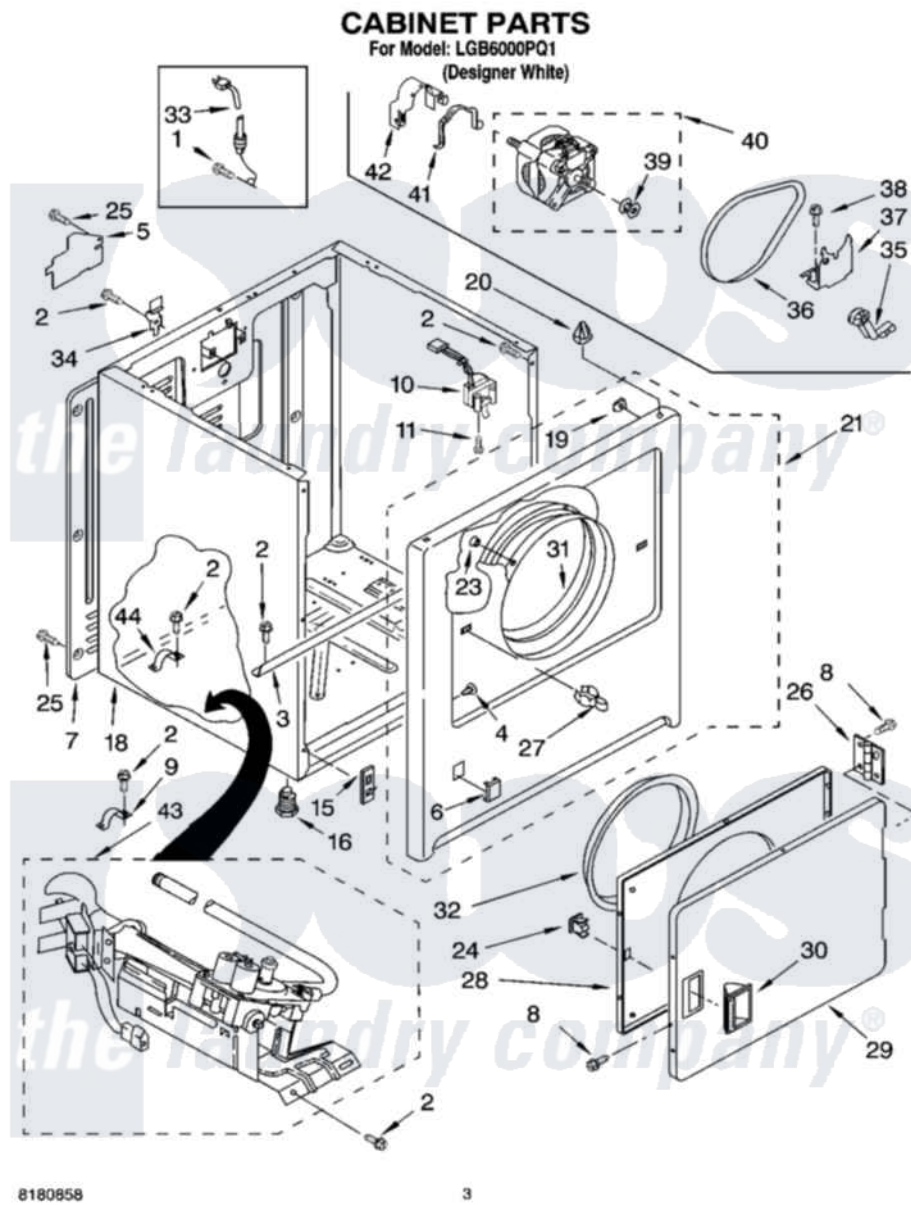

# Whirlpool LGB6000PQ1 02 - CABINET PARTS

8180858

3

Whirlpool Residential Whirlpool LGB6000PQ1 Dryer Parts Parts Diagram 02 - CABINET PARTS  
 Click on the part number to view part

Item	Original Part Number	Replaced By	Status	Part Description
1	697776	<a href="#">4331106</a>		Screw, No.10-32 X 7/16
2	343641	<a href="#">681414</a>		Screw, 10AB X 1/2
3	<a href="#">8541400</a>			Bracket, Cabinet
4	<a href="#">3404413</a>			Plug, Hinge Hole
5	<a href="#">3396795</a>			Cover, Terminal Block
6	<a href="#">3394975</a>			Plug, Front Panel
7	3396807	<a href="#">280040</a>		Panel-Rear
8	342055	<a href="#">488627</a>		Screw
9	<a href="#">3980175</a>			Clamp, Elbow
10	3406104	<a href="#">3406105</a>		Door Switch Assembly
11	697773	<a href="#">3395530</a>		Screw
15	<a href="#">3394083</a>			Clip, Front Panel
16	3392100	<a href="#">49621</a>		Feet-Leveling
"	<a href="#">279810</a>			Foot-Optional
18	8530603	<a href="#">8533643</a>		Cabinet
19	<a href="#">98234</a>			Clip, U-Bend