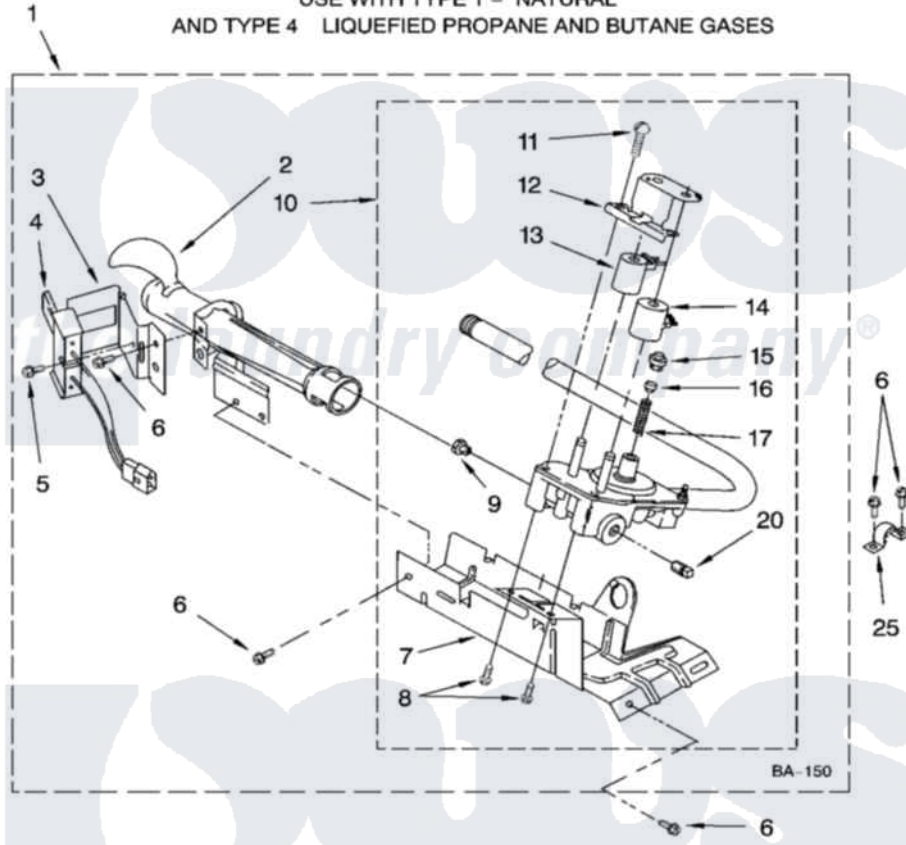

# Whirlpool LGB6000PQ1 03 - 8318272 BURNER ASSEMBLY

## 8318272 BURNER ASSEMBLY

For Model: LGB6000PQ1

(Designer White)

USE WITH TYPE 1 - NATURAL  
AND TYPE 4 LIQUEFIED PROPANE AND BUTANE GASES

©180858

5

Whirlpool [Residential Whirlpool LGB6000PQ1 Dryer Parts](#) Parts Diagram 03 - 8318272 BURNER ASSEMBLY  
Click on the part number to view part

Item	Original Part Number	Replaced By	Status	Part Description
1	8318272	<a href="#">W10465748</a>		Burner-Gas
2	688617	<a href="#">693140</a>		Burner
3	<a href="#">694298</a>			Bracket, Ignitor
4	686590	<a href="#">279311</a>		Ignitor
5	<a href="#">3393909</a>			Screw, 8-32 X 7/8
6	343641	<a href="#">681414</a>		Screw, 10AB X 1/2
7	693986			Base, Burner
8	<a href="#">3387057</a>			Screw, 10-16 X 1/2 Orifice, Burner
9	<a href="#">234826</a>			Orifice, Burner Type 1
"	<a href="#">229742</a>			Orifice, Burner
"	<a href="#">234868</a>			Orifice, Burner
10	8318277	<a href="#">W10337269</a>		Valve-Gas
11	<a href="#">694421</a>			Screw, Bracket Mounting
12	<a href="#">694538</a>			Bracket, Shunt
13	<a href="#">694540</a>			Coil, 60 Hz
14	<a href="#">694539</a>			Coil, 60 Hz