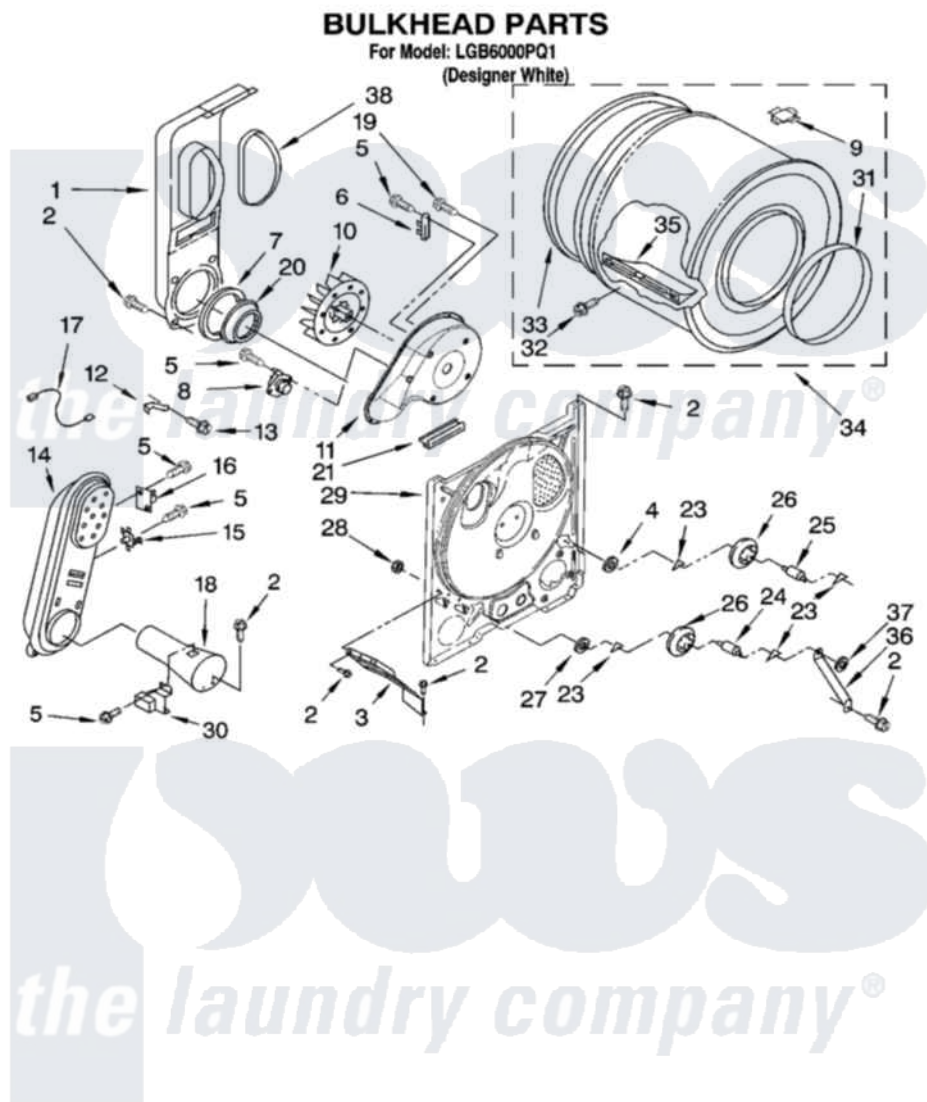

Whirlpool LGB6000PQ1 04 - BULKHEAD PARTS, OPTIONAL PARTS (NOT INCLUDED)

8180858

7

Whirlpool [Residential Whirlpool LGB6000PQ1 Dryer Parts](#) Parts Diagram 04 - BULKHEAD PARTS, OPTIONAL PARTS (NOT INCLUDED)

[Click on the part number to view part](#)

Item	Original Part Number	Replaced By	Status	Part Description
1	694283	279505		Chute
2	343641	681414		Screw, 10AB X 1/2
3	3406022			Bracket, Bulkhead
4	3388703			Washer, Support
5	90767			Screw, 8A X 3/8 HeX Washer Head Tapping
6	3392519			Thermal Limiter
7	347139			Seal, Lint Chute
8	3387134			Thermostat, Internal-Bias
9	8066086			Plug, Drum Hole
10	694089			Wheel, Blower
11	8577230			Housing, Blower
12	3398161			CLIP
13	489463			Screw, 8-18 X 1/16
14	8530285	279980		Box

15	3403140		Thermostat, High-Limit 205F
16	280010		Kit, Thermal Cut-Off
17	3401707		Jumper, Tco-High Limit
18	8066048		Funnel, Burner
19	3390647	488729	Screw
20	696302		Shield, Exhaust
21	3392247	686889	Pad
23	690997		Washer, Thrust
24	3399506	W10359270	Shaft, Drum Roller Threads
25	3399507	W10359269	Shaft, Drum Roller Threads
26	3397590	349241T	Support
27	348197		Washer, Support
28	3359452		Nut, Lock
29	8529955	279793	Bulkhead
30	338906		Radiant, Sensor
31	3394509		Ring, Bearing
32	97787	W10109200	Screw, Baffle Mounting
33	8066085	239087	Seal
34	3396777	697760	Drum
35	342847		Baffle, Drum
36	3976435		Bracket, Support
37	90296		Nut, Push On
38	339956		Seal, Air Duct To Bulkhead
	N/A	Not Available	ACCESSORY PARTS
"	279948	4392065	Kit, Dryer Repair
"	346764		Kit, Hold Down
"	8522199		Accessory Parts
"	689790		Dry Rack
"	72017		Paint, Touch-Up
"	350930		Paint, Pressurized Spray B
"	350938		Paint, Pressurized Spray B
"	799344		Paint, Touch-Up)