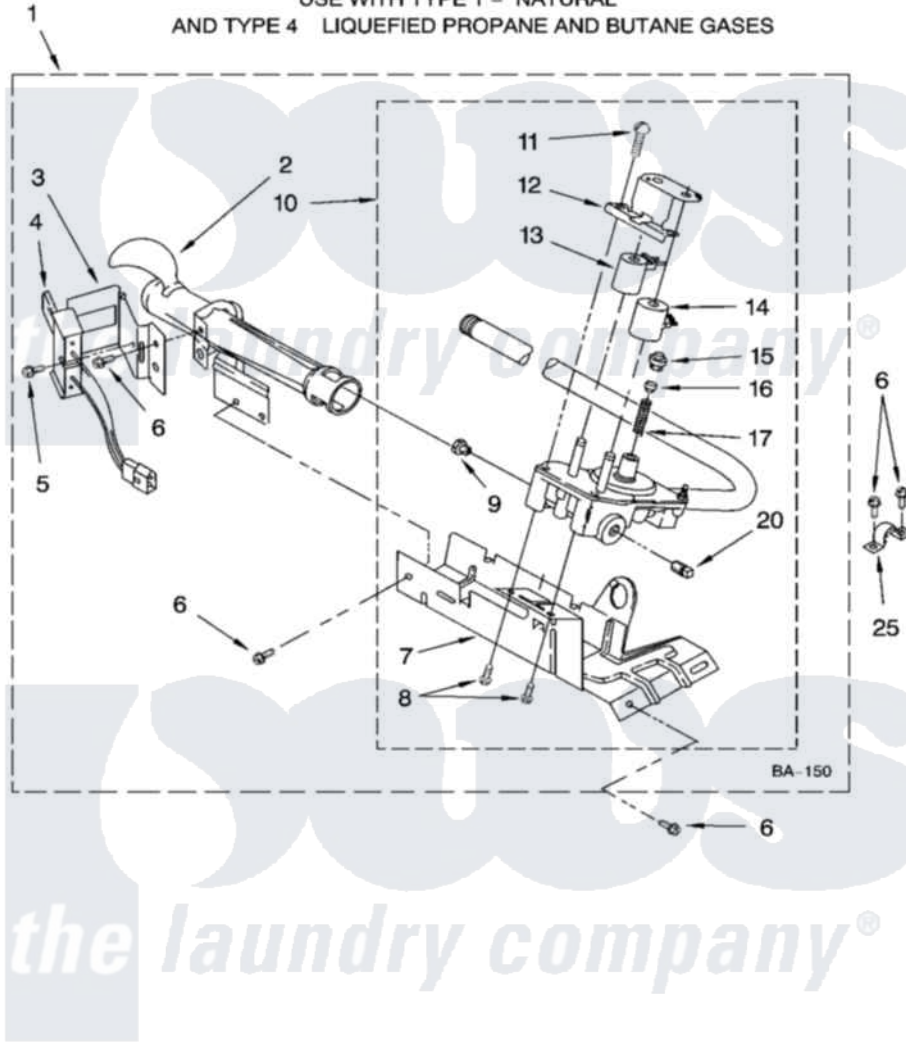

Whirlpool LGB6200PQ0 04 - 8318272 BURNER ASSEMBLY

8318272 BURNER ASSEMBLY

For Model: LGB6200PQ0
(Designer White)

USE WITH TYPE 1 - NATURAL
AND TYPE 4 LIQUEFIED PROPANE AND BUTANE GASES

8180424

7

Whirlpool [Residential Whirlpool LGB6200PQ0 Dryer Parts](#) Parts Diagram 04 - 8318272 BURNER ASSEMBLY
Click on the part number to view part

Item	Original Part Number	Replaced By	Status	Part Description
1	8318272	W10465748		Burner-Gas
2	688617	693140		Burner
3	694298			Bracket, Ignitor
4	686590	279311		Ignitor
5	3393909			Screw, 8-32 X 7/8
6	343641	681414		Screw, 10AB X 1/2
7	693986			Base, Burner
8	3387057			Screw, 10-16 X 1/2 Orifice, Burner
9	234826			Orifice, Burner Type 1
"	229742			Orifice, Burner
"	234868			Orifice, Burner
10	8318277	W10337269		Valve-Gas
11	694421			Screw, Bracket Mounting
12	694538			Bracket, Shunt
13	694540			Coil, 60 Hz
14	694539			Coil, 60 Hz