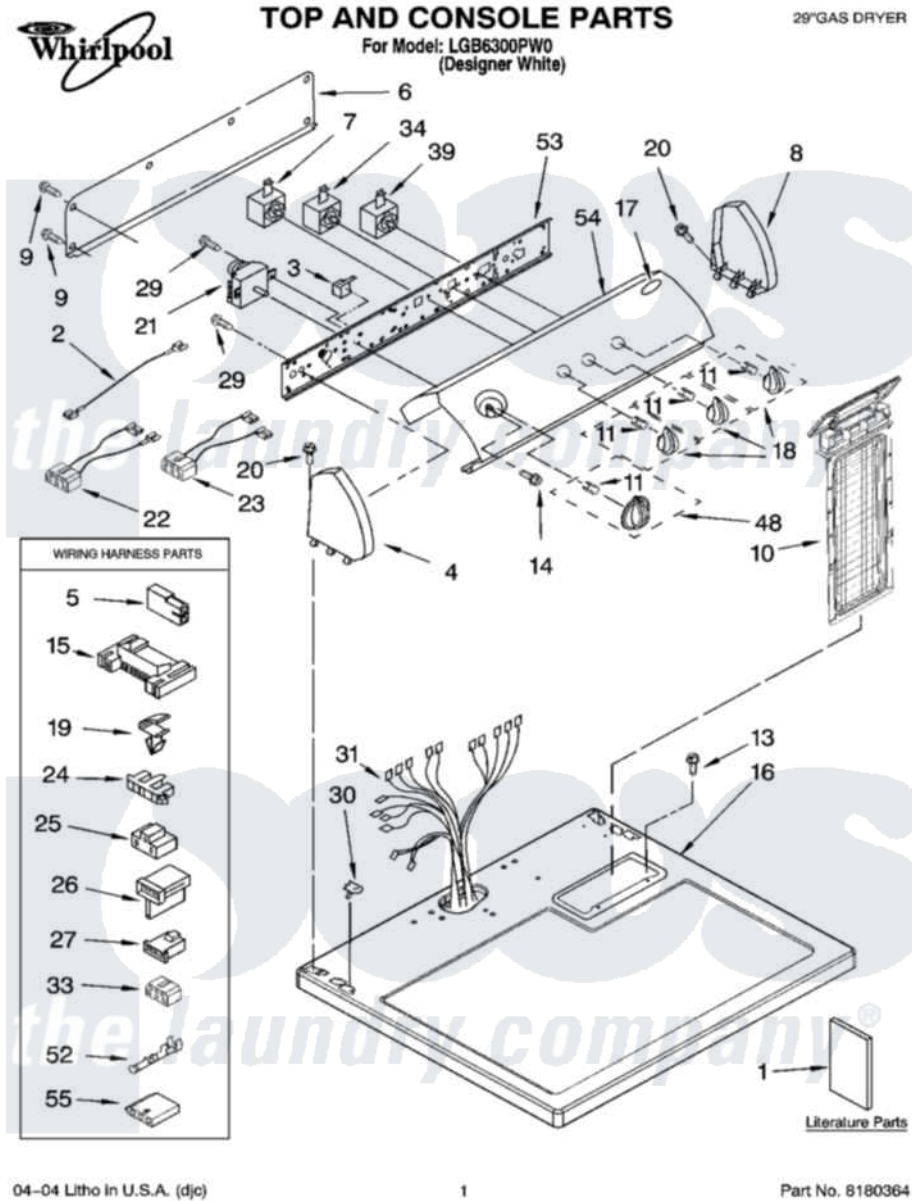

Whirlpool LGB6300PW0 01 - TOP AND CONSOLE PARTS

04-04 Litho In U.S.A. (djc)

1

Part No. 8180364

Whirlpool Residential Whirlpool LGB6300PW0 Dryer Parts Parts Diagram 01 - TOP AND CONSOLE PARTS

[Click on the part number to view part](#)

Item	Original Part Number	Replaced By	Status	Part Description
1	LIT8535830		Not Available	Literature Parts (Instructions, Installation)
"	LIT8522243		Not Available	Literature Parts (Guide, Use & Care)
"	LIT8533770		Not Available	Literature Parts (Sheet, Cycle Feature)
"	LIT3979703		Not Available	Literature Parts (Label, Wiring Diagram)
"	N/A		Not Available	Following May Be Purchased DO-IT-YOURSELF REPAIR MANUALS
"	LIT677818	677818L		Diy
2	3401684			Jumper, Wire
3	694419			Mini-Buzzer
4	8271365	279962		Endcap
5	717252			Receptacle, Terminal
6	8274261			Do-It-Yourself Repair Manuals
7	3399639			Switch, Rotary Temperature
8	8271359	279962		Endcap