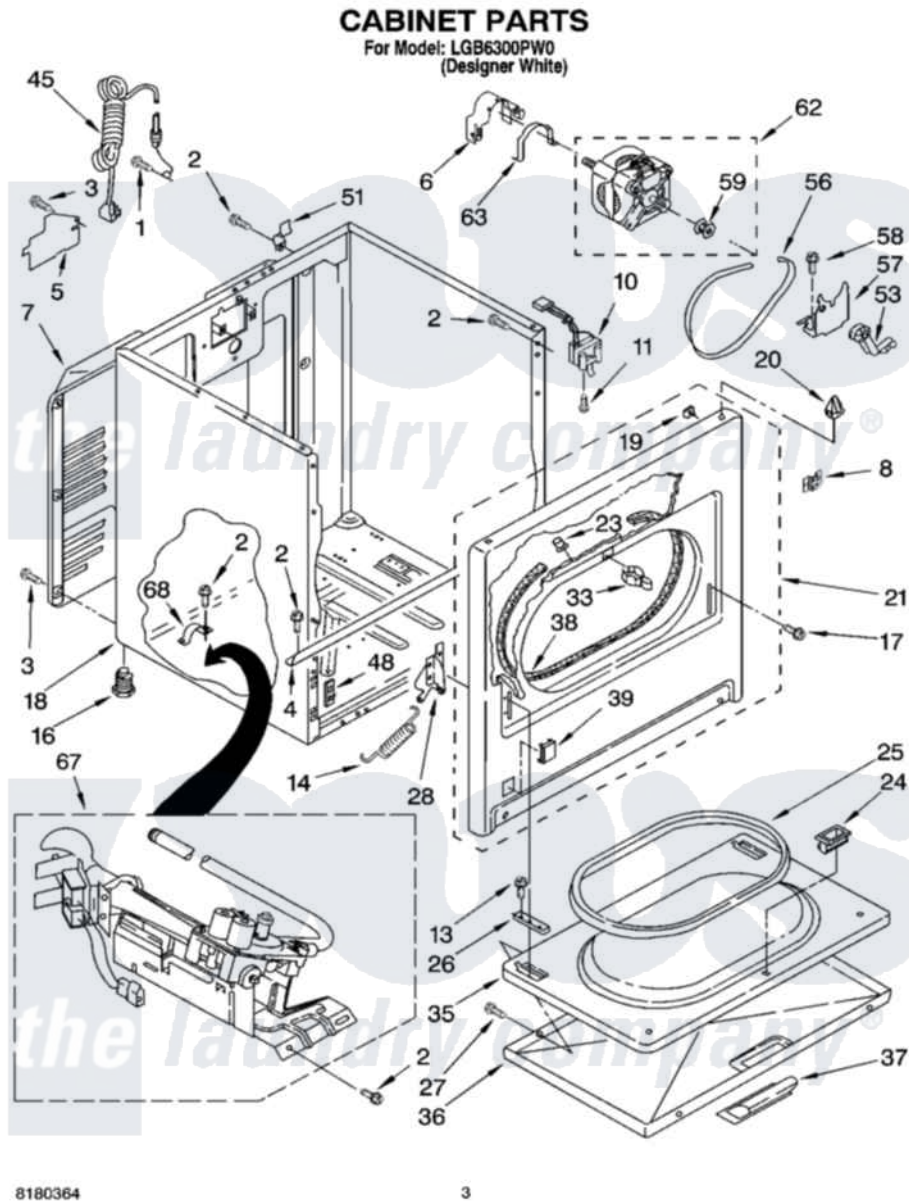

Whirlpool LGB6300PW0 02 - CABINET PARTS

Whirlpool Residential Whirlpool LGB6300PW0 Dryer Parts Parts Diagram 02 - CABINET PARTS
Click on the part number to view part

Item	Original Part Number	Replaced By	Status	Part Description
1	697776	4331106		Screw, No.10-32 X 7/16
2	343641	681414		Screw, 10AB X 1/2
3	693995			Screw, Hex Head
4	8541400			Bracket, Cabinet
5	3396795			Cover, Terminal Block
6	3404162			Clamp, Motor
7	3396805	280043		Panel-Rear
8	8546676	W10041960		Spring, Door
10	3406107			Door Switch Assembly
11	697773	3395530		Screw
13	3357011	308685		Side Trim)
14	8541401	W10041960		Spring, Door
16	3392100	49621		Feet-Leveling
"	279810			Foot-Optional
17	342043	486146		Screw
18	8530603	8533643		Cabinet

19	98234		Clip, U-Bend
20	690363	18776	Lock, Front Top
21	3395197	279740	Panel
23	685203	279220	Clip
24	3389441		Door Catch Assembly
25	3390731		Seal, Door
26	337189		Clip, Hinge
27	694091		Trim, Side Right Hand
28	8066056		Hinge, Door
"	8066057		Hinge, Door
33	696144	279570	Latch
35	695737		Door, Rear
36	3393549		Door, Front
37	690270	348721	Handle
38	3406129		Seal And Bearing Assembly
39	3394975		Plug, Front Panel
45	344020	3401402	Cord, Power
48	3394083		Clip, Front Panel
51	238088	8066217	Hinge, Top
53	691366		Idler And Pulley Assembly
56	8066065	341241	Belt
57	348780		Base, Motor
58	3400500		Bolt, 3405245 5/16-18 X 3/4
59	3394341	W10299847	Pulley-Motor
62	8538262	279827	Motor-Drve
63	660658		Clamp, Motor Mounting 343481 685441
67	8318272	W10465748	Burner-Gas
68	341029		Clamp, Pipe Door Spring