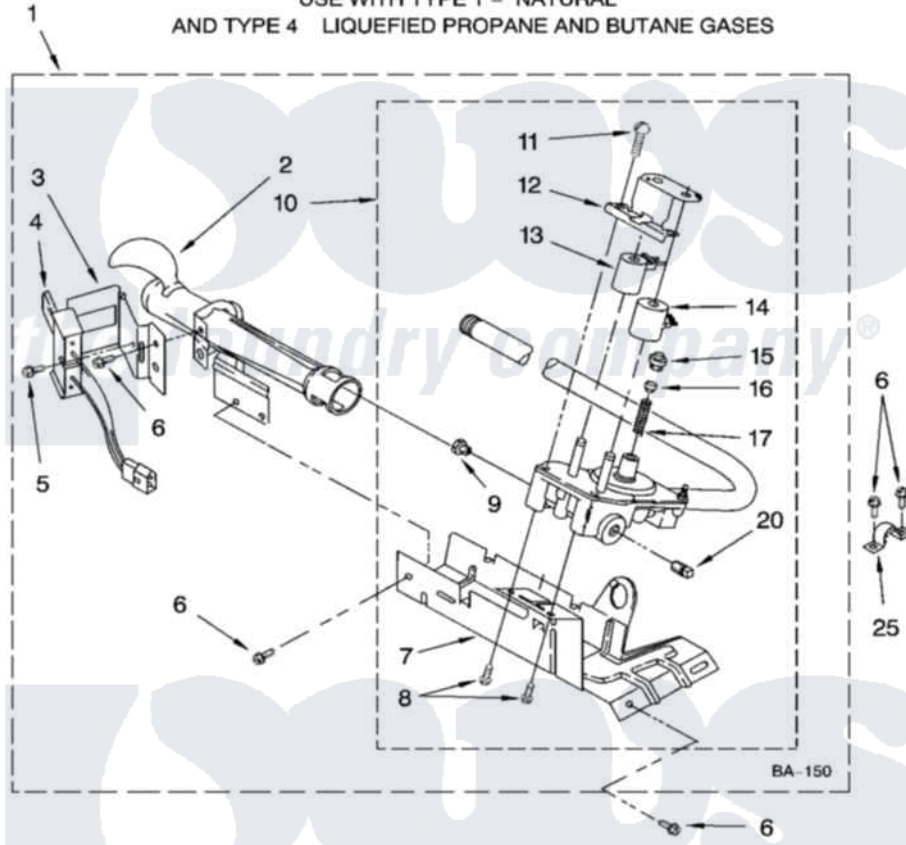

Whirlpool LGB6300PW0 04 - 8318272 BURNER ASSEMBLY

8318272 BURNER ASSEMBLY

For Model: LGB6300PW0
(Designer White)

USE WITH TYPE 1 - NATURAL
AND TYPE 4 LIQUEFIED PROPANE AND BUTANE GASES

8180364

7

Whirlpool Residential Whirlpool LGB6300PW0 Dryer Parts Parts Diagram 04 - 8318272 BURNER ASSEMBLY
Click on the part number to view part

Item	Original Part Number	Replaced By	Status	Part Description
1	8318272	W10465748		Burner-Gas
2	688617	693140		Burner
3	694298			Bracket, Ignitor
4	686590	279311		Ignitor
5	3393909			Screw, 8-32 X 7/8
6	343641	681414		Screw, 10AB X 1/2
7	693986			Base, Burner
8	3387057			Screw, 10-16 X 1/2 Orifice, Burner
9	234826			Orifice, Burner Type 1
"	229742			Orifice, Burner
"	234868			Orifice, Burner
10	8318277	W10337269		Valve-Gas
11	694421			Screw, Bracket Mounting
12	694538			Bracket, Shunt
13	694540			Coil, 60 Hz
14	694539			Coil, 60 Hz

15	694424		Leak, Limiter
16	694423		Screw, Regulator Adjustment
17	694422		Spring, Regulator
20	239822	W10295523	Plug, Pipe
25	341029		Clamp, Pipe Door Spring
"	694572	49572A	Conversion Kit To Type L.p.g.f
"	N/A		Not Available