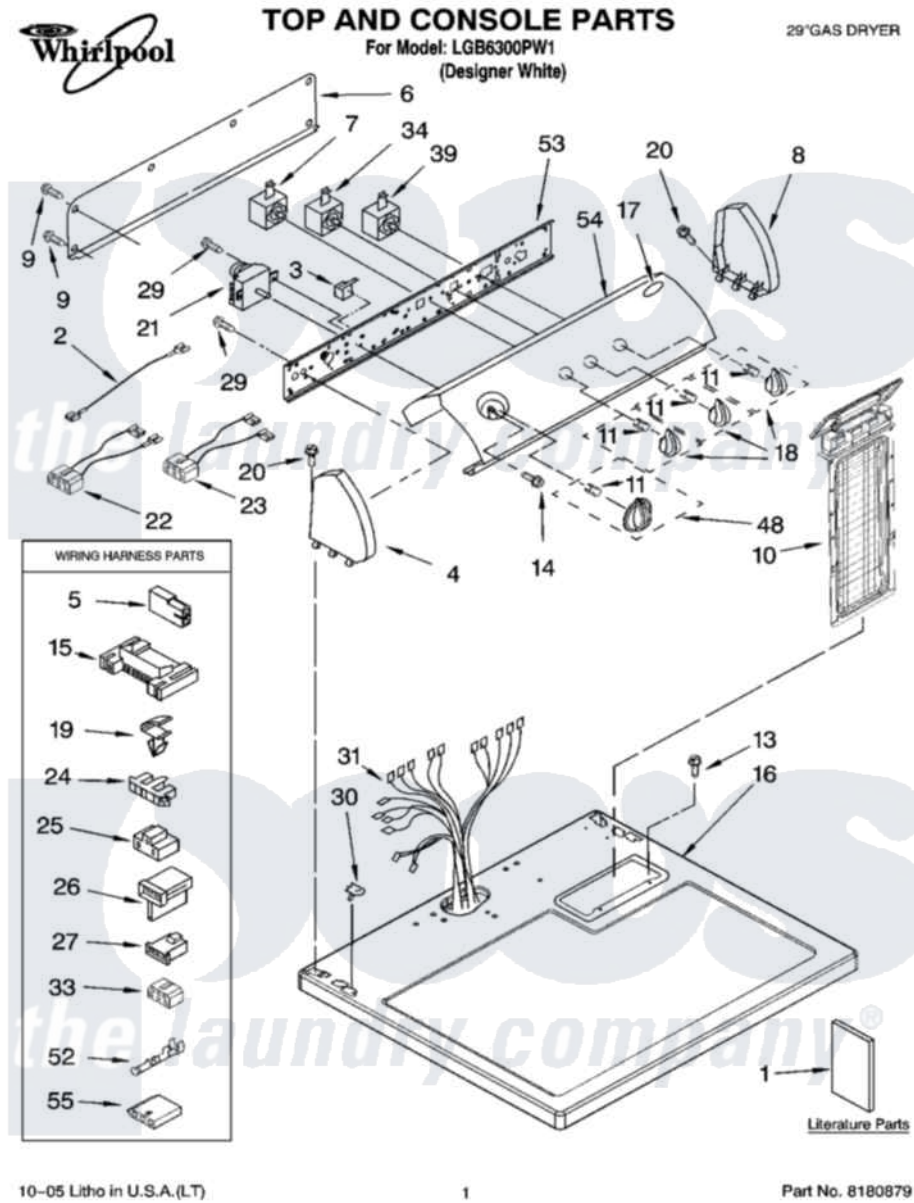

Whirlpool LGB6300PW1 01 - TOP AND CONSOLE PARTS

10-05 Litho in U.S.A.(LT)

1

Part No. 8180879

Whirlpool Residential Whirlpool LGB6300PW1 Dryer Parts Parts Diagram 01 - TOP AND CONSOLE PARTS

[Click on the part number to view part](#)

Item	Original Part Number	Replaced By	Status	Part Description
1	8562582		Not Available	Instructions, Installation
"	8578183		Not Available	Use And Care Guide
"	8533770		Not Available	Sheet, Cycle Feature
"	3979703		Not Available	Wiring Diagram
"	N/A		Not Available	Following May Be Purchased DO-IT-YOURSELF REPAIR MANUALS
"	677818		Not Available	Manual, Do-It- Yourself Repair (Dryer)
2	3401684			Jumper, Wire
3	694419			Mini-Buzzer
4	8271365	279962		Endcap
5	717252			Receptacle, Terminal
6	8274261			Do-It-Yourself Repair Manuals
7	3399639			Switch, Rotary Temperature
8	8271359	279962		Endcap
9	693995			Screw, Hex Head

10	8557857		Screen, Lint
11	8536939		Clip, Knob
13	688983	487240	Screw, For Mtg. Service Capacitor
14	8533951	3400859	Screw, Grounding
15	3395683		Receptacle, Multi-Terminal
16	8557930	8563985	Top
17	3400985		Medallion
18	8544937		Knob, Control
19	3394427		Clip-Harness
20	388326		Screw, 8-18 X 1.25
21	8299766		Timer Assembly
22	3397695		Wire, Jumper
23	3396029	8539893	Wire, Jumper
24	3397269		Connector, Timer
25	3401144		Connector
26	3403499		Connector, 2-Position
27	3403498		Connector, 3-Position
29	8533971	90767	Screw, 8A X 3/8 HeX Washer Head Tapping
30	357213		Nut, Push-In
31	8299879		Harness, Wiring
33	3347243		Block, Disconnect
34	3405156		Switch, Rotary
39	3398095		Switch, Push-To-Start
48	8544957		Timer Knob Assembly
52	94614		Terminal
53	8544895		Bracket, Control
54	8545987		Panel, Control
55	3936144		Do-It-Yourself Repair Manuals