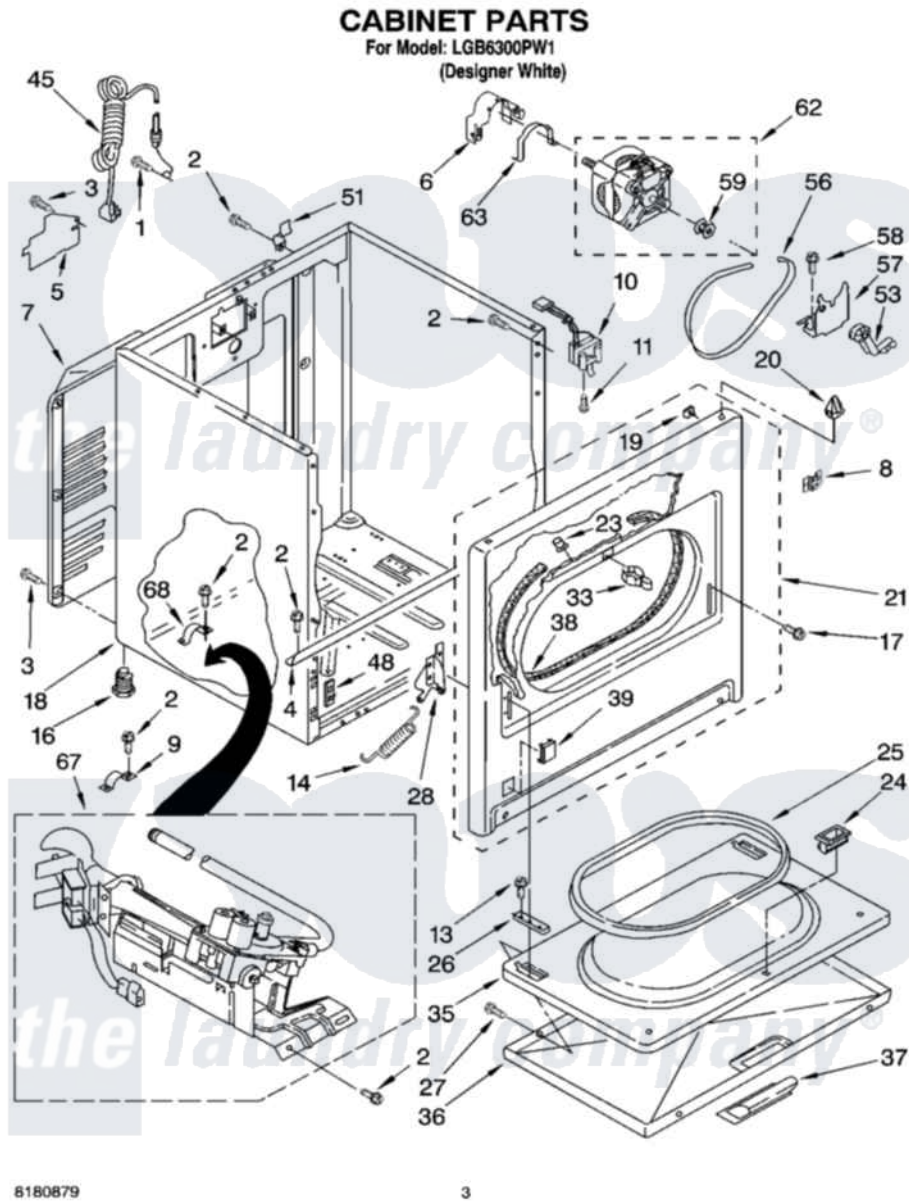

# Whirlpool LGB6300PW1 02 - CABINET PARTS

Whirlpool [Residential Whirlpool LGB6300PW1 Dryer Parts](#) Parts Diagram 02 - CABINET PARTS  
Click on the part number to view part

Item	Original Part Number	Replaced By	Status	Part Description
1	697776	<a href="#">4331106</a>		Screw, No.10-32 X 7/16
2	343641	<a href="#">681414</a>		Screw, 10AB X 1/2
3	<a href="#">693995</a>			Screw, Hex Head
4	<a href="#">8541400</a>			Bracket, Cabinet
5	<a href="#">3396795</a>			Cover, Terminal Block
6	<a href="#">3404162</a>			Clamp, Motor
7	3396805	<a href="#">280043</a>		Panel-Rear
8	8546676	<a href="#">W10041960</a>		Spring, Door
9	<a href="#">3980175</a>			Clamp, Elbow
10	<a href="#">3406107</a>			Door Switch Assembly
11	697773	<a href="#">3395530</a>		Screw
13	3357011	<a href="#">308685</a>		Side Trim )
14	8541401	<a href="#">W10041960</a>		Spring, Door
16	3392100	<a href="#">49621</a>		Feet-Leveling
"	<a href="#">279810</a>			Foot-Optional
17	342043	<a href="#">486146</a>		Screw