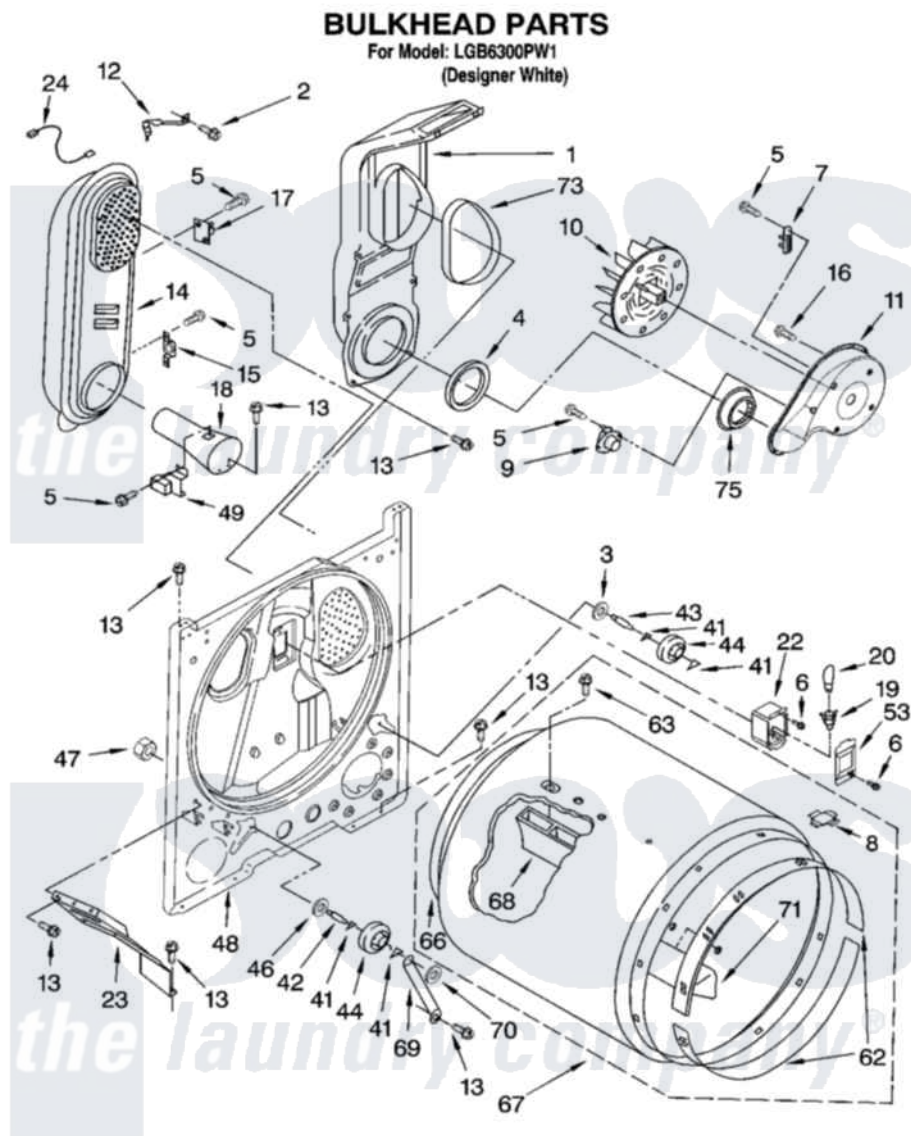

Whirlpool LGB6300PW1 03 - BULKHEAD PARTS

8180879

5

Whirlpool [Residential Whirlpool LGB6300PW1 Dryer Parts](#) Parts Diagram 03 - BULKHEAD PARTS
Click on the part number to view part

Item	Original Part Number	Replaced By	Status	Part Description
1	348368			Lint Chute Assembly
2	489463			Screw, 8-18 X 1/16
3	3388703			Washer, Support
4	347139			Seal, Lint Chute
5	90767			Screw, 8A X 3/8 HeX Washer Head Tapping
6	487909	488729		Screw
7	3392519			Thermal Limiter
8	8066086			Plug, Drum Hole
9	3387134			Thermostat, Internal-Bias
10	694089			Wheel, Blower
11	8577230			Housing, Blower
12	3398161			CLIP
13	343641	681414		Screw, 10AB X 1/2
14	8530285	279980		Box
15	3403140			Thermostat, High-Limit 205F
16	3390647	488729		Screw

17	280010		Kit, Thermal Cut-Off
18	8066049		Funnel, Burner Light
19	3403634	W10136369	Socket, Drum Light Assembly
20	3406124	22002263	Lamp
22	3977373		Bracket, Drum Light
23	3406022		Bracket, Bulkhead
24	3401707		Jumper, Tco-High Limit
41	690997		Washer, Thrust
42	3399506	W10359270	Shaft, Drum Roller Threads
43	3399507	W10359269	Shaft, Drum Roller Threads
44	3397590	349241T	Support
46	348197		Washer, Support
47	3359452		Nut, Lock
48	3403413		Bulkhead
49	338906		Radiant, Sensor
53	3402841	8532165	Lens, Drum Light
62	692526	279441	BeaRng-Rng
63	97787	W10109200	Screw, Baffle Mounting
66	3406130	279857	Seal
67	695587		Drum Assembly
68	692490		Baffle, Drum
69	3976434		Bracket, Support Shaft
70	90296		Nut, Push On
71	3403636		Baffle, Drum
73	339956		Seal, Air Duct To Bulkhead
75	696302		Shield, Exhaust