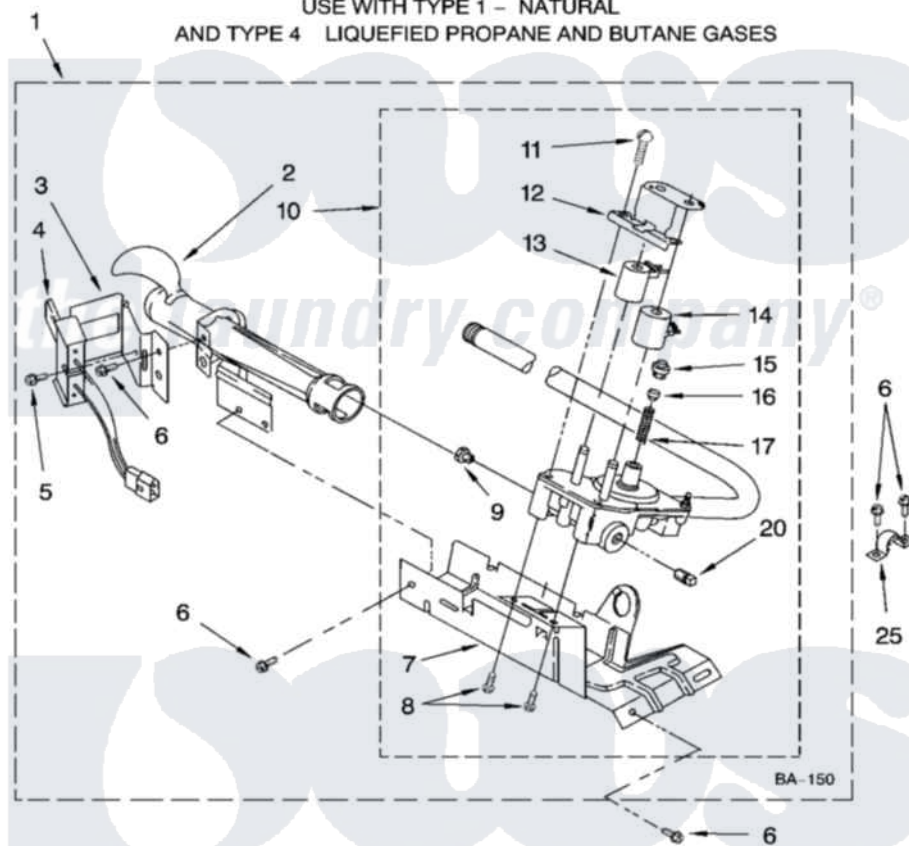

**Whirlpool LGB6300PW1 04 - 8318272 BURNER ASSEMBLY, OPTIONAL PARTS (NOT INCLUDED)**

**8318272 BURNER ASSEMBLY**

For Model: LGB6300PW1

(Designer White)

USE WITH TYPE 1 - NATURAL  
AND TYPE 4 LIQUEFIED PROPANE AND BUTANE GASES

8180879

7

Whirlpool [Residential Whirlpool LGB6300PW1 Dryer Parts](#) Parts Diagram 04 - 8318272 BURNER ASSEMBLY, OPTIONAL PARTS (NOT INCLUDED).  
Click on the part number to view part

Item	Original Part Number	Replaced By	Status	Part Description
1	8318272	<a href="#">W10465748</a>		Burner-Gas
2	688617	<a href="#">693140</a>		Burner
3	<a href="#">694298</a>			Bracket, Ignitor
4	686590	<a href="#">279311</a>		Ignitor
5	<a href="#">3393909</a>			Screw, 8-32 X 7/8
6	343641	<a href="#">681414</a>		Screw, 10AB X 1/2
7	693986			Base, Burner
8	<a href="#">3387057</a>			Screw, 10-16 X 1/2 Orifice, Burner
9	<a href="#">234826</a>			Orifice, Burner Type 1
"	<a href="#">229742</a>			Orifice, Burner
"	<a href="#">234868</a>			Orifice, Burner
10	8318277	<a href="#">W10337269</a>		Valve-Gas
11	<a href="#">694421</a>			Screw, Bracket Mounting
12	<a href="#">694538</a>			Bracket, Shunt