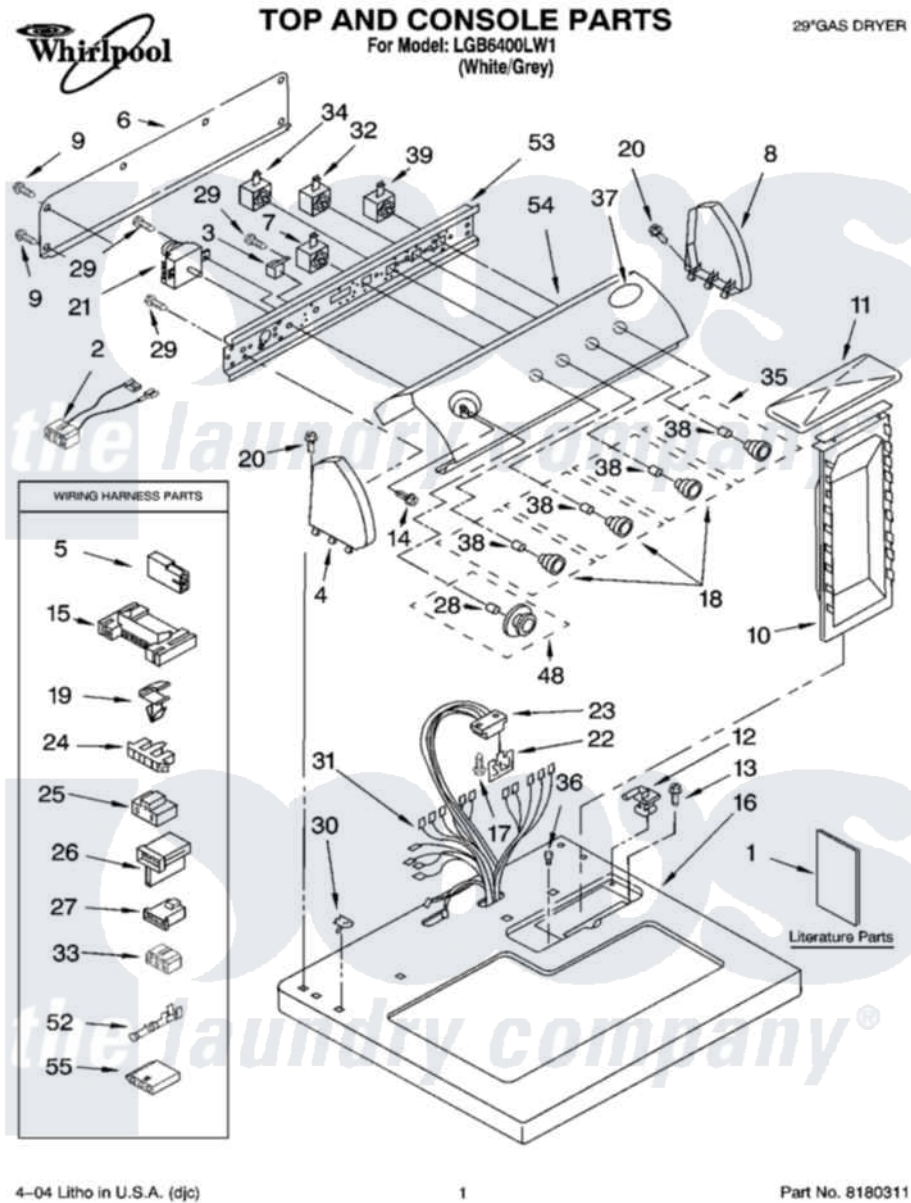

Whirlpool LGB6400LW1 01 - TOP AND CONSOLE PARTS

4-04 Litho in U.S.A. (djc)

1

Part No. 8180311

Whirlpool Residential Whirlpool LGB6400LW1 Dryer Parts Parts Diagram 01 - TOP AND CONSOLE PARTS
 Click on the part number to view part

Item	Original Part Number	Replaced By	Status	Part Description
1	LIT8535830		Not Available	Literature Parts (Instructions, Installation)
"	LIT8535823		Not Available	Literature Parts (Sheet, Cycle Feature (For Model LEQ5000KW1))
"	LIT8522243		Not Available	Literature Parts (Guide, Use & Care)
"	LIT3406661		Not Available	Literature Parts (Wiring Diagram)
"	N/A		Not Available	Following May Be Purchased DO-IT-YOURSELF REPAIR MANUALS
"	LIT677818	677818L		Diy
2	3401695			Wire, Jumper Buzzer
3	694419			Mini-Buzzer
4	8271365	279962		Endcap
5	717252			Receptacle, Terminal
6	8274261			Do-It-Yourself Repair Manuals
7	3405155			Switch, Temperature