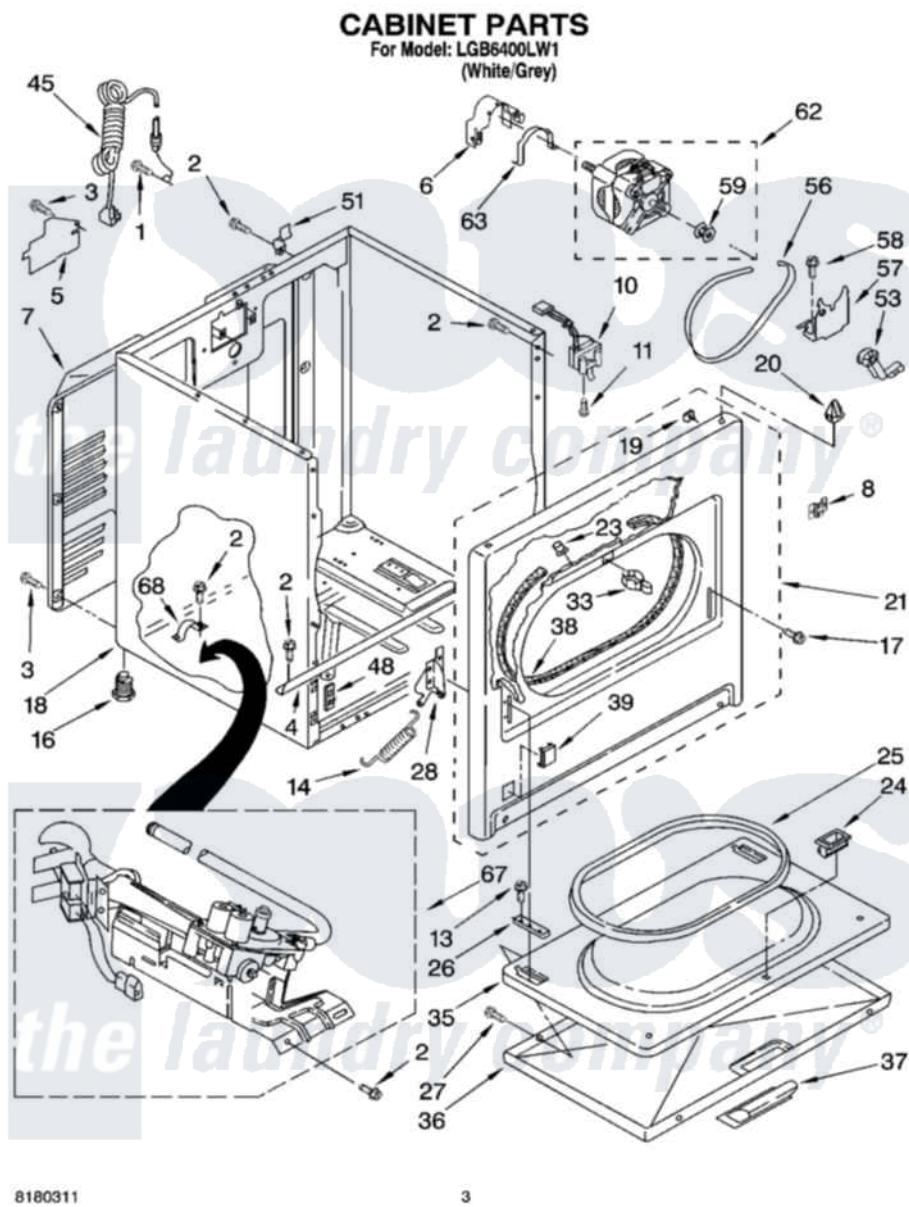

Whirlpool LGB6400LW1 02 - CABINET PARTS

Whirlpool Residential Whirlpool LGB6400LW1 Dryer Parts Parts Diagram 02 - CABINET PARTS
Click on the part number to view part

Item	Original Part Number	Replaced By	Status	Part Description
1	697776	4331106		Screw, No.10-32 X 7/16
2	343641	681414		Screw, 10AB X 1/2
3	693995			Screw, Hex Head
4	8541400			Bracket, Cabinet
5	3396795			Cover, Terminal Block
6	3404162			Clamp, Motor
7	3396805	280043		Panel-Rear
8	8546676	W10041960		Spring, Door
10	3406107			Door Switch Assembly
11	697773	3395530		Screw
13	3357011	308685		Side Trim)
14	8541401	W10041960		Spring, Door
16	3392100	49621		Feet-Leveling
"	279810			Foot-Optional
17	342043	486146		Screw
18	8530603	8533643		Cabinet

19	98234		Clip, U-Bend
20	690363	18776	Lock, Front Top
21	3395197	279740	Panel
23	685203	279220	Clip
24	3389441		Door Catch Assembly
25	3390731		Seal, Door
26	337189		Clip, Hinge
27	694091		Trim, Side Right Hand
28	8066056		Hinge, Door
"	8066057		Hinge, Door
33	696144	279570	Latch
35	695737		Door, Rear
36	3393549		Door, Front
37	690270	348721	Handle
38	3406129		Seal And Bearing Assembly
39	3394975		Plug, Front Panel
45	344020	3401402	Cord, Power
48	3394083		Clip, Front Panel
51	238088	8066217	Hinge, Top
53	691366		Idler And Pulley Assembly
56	8066065	341241	Belt
57	348780		Base, Motor
58	3400500		Bolt, 3405245 5/16-18 X 3/4
59	3394341	W10299847	Pulley-Motor
62	8538262	279827	Motor-Drve
63	660658		Clamp, Motor Mounting 343481 685441
67	8318272	W10465748	Burner-Gas
68	341029		Clamp, Pipe Door Spring