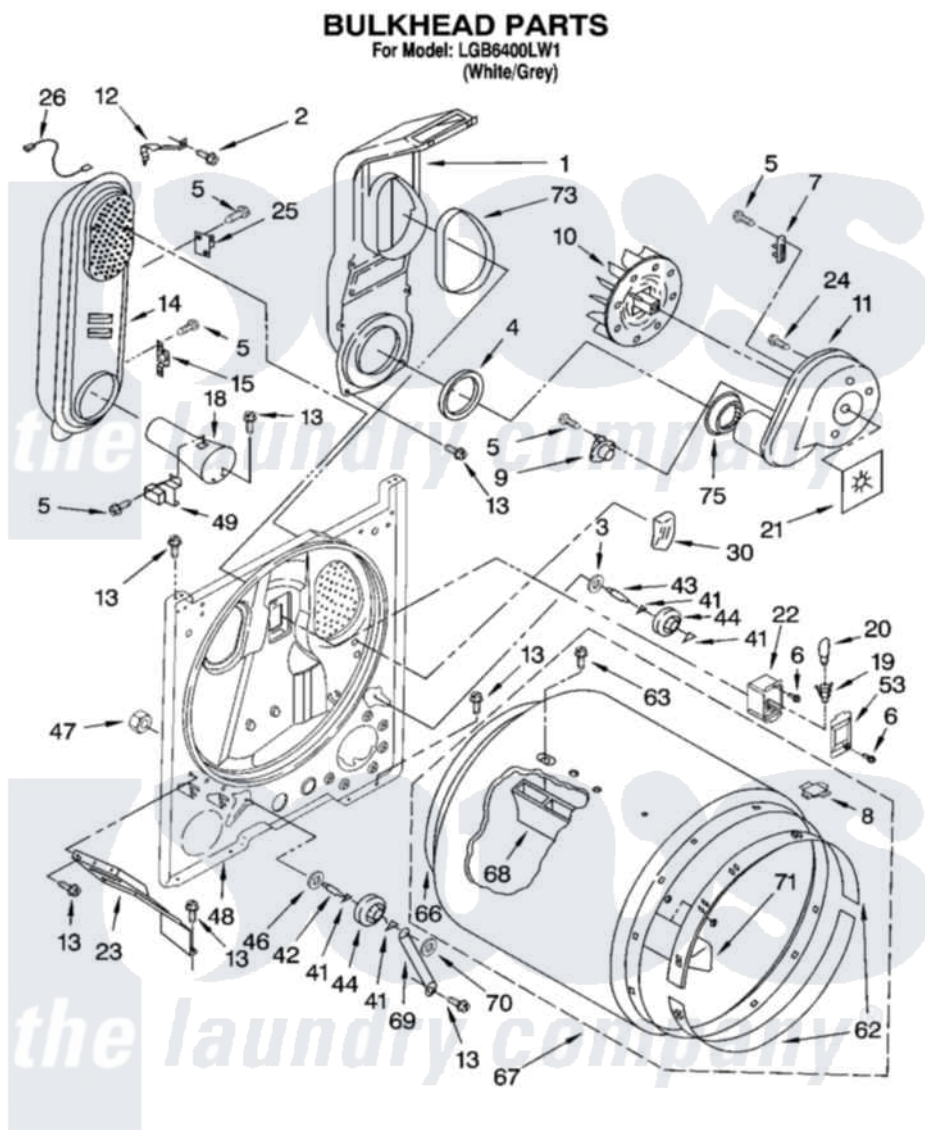

# Whirlpool LGB6400LW1 03 - BULKHEAD PARTS

8180311

5

Whirlpool [Residential Whirlpool LGB6400LW1 Dryer Parts](#) Parts Diagram 03 - BULKHEAD PARTS  
 Click on the part number to view part

Item	Original Part Number	Replaced By	Status	Part Description
1	<a href="#">348368</a>			Lint Chute Assembly
2	<a href="#">489463</a>			Screw, 8-18 X 1/16
3	<a href="#">3388703</a>			Washer, Support
4	<a href="#">347139</a>			Seal, Lint Chute
5	<a href="#">90767</a>			Screw, 8A X 3/8 HeX Washer Head Tapping
6	487909	<a href="#">488729</a>		Screw
7	<a href="#">3392519</a>			Thermal Limiter
8	<a href="#">8066086</a>			Plug, Drum Hole
9	<a href="#">8318268</a>			Thermostat, Internal-Bias
10	<a href="#">694089</a>			Wheel, Blower
11	8557384	<a href="#">8577230</a>		Housing, Blower
12	3398161			CLIP
13	343641	<a href="#">681414</a>		Screw, 10AB X 1/2
14	8530285	<a href="#">279980</a>		Box
15	<a href="#">3403140</a>			Thermostat, High-Limit 205F
18	<a href="#">8066049</a>			Funnel, Burner Light