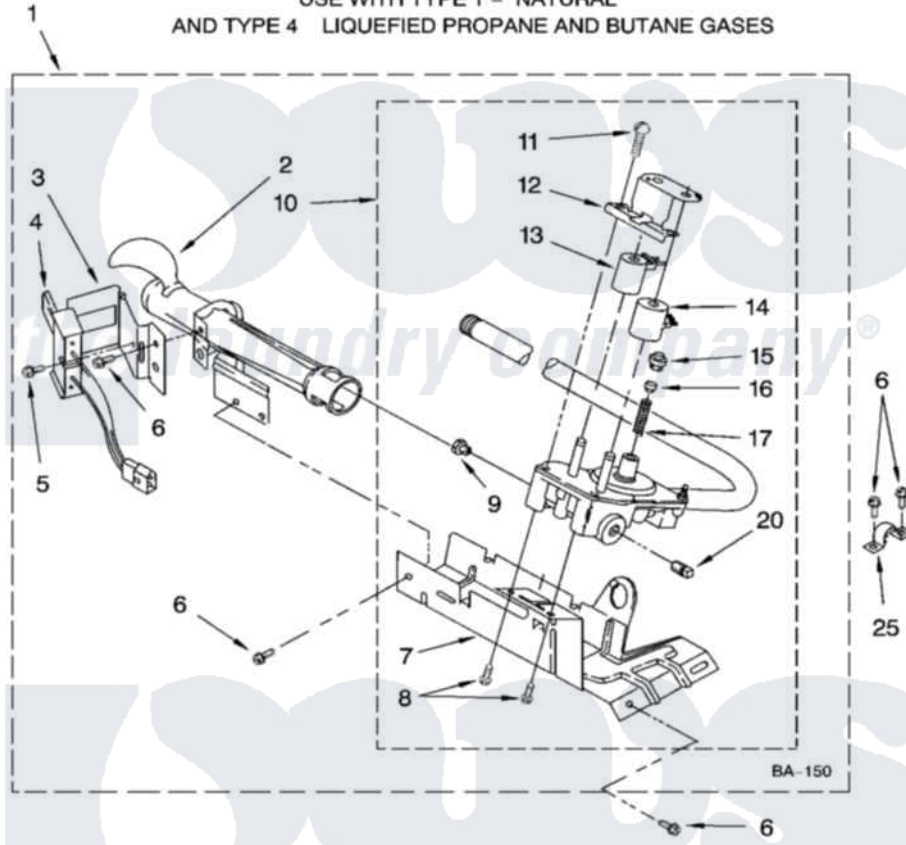

# Whirlpool LGB6400LW1 04 - 8318272 BURNER ASSEMBLY

## 8318272 BURNER ASSEMBLY

For Model: LGB6400LW1  
(White/Grey)

USE WITH TYPE 1 - NATURAL  
AND TYPE 4 LIQUEFIED PROPANE AND BUTANE GASES

8180311

7

Whirlpool [Residential Whirlpool LGB6400LW1 Dryer Parts](#) Parts Diagram 04 - 8318272 BURNER ASSEMBLY  
Click on the part number to view part

Item	Original Part Number	Replaced By	Status	Part Description
1	8318272	<a href="#">W10465748</a>		Burner-Gas
2	688617	<a href="#">693140</a>		Burner
3	<a href="#">694298</a>			Bracket, Ignitor
4	686590	<a href="#">279311</a>		Ignitor
5	<a href="#">3393909</a>			Screw, 8-32 X 7/8
6	343641	<a href="#">681414</a>		Screw, 10AB X 1/2
7	693986			Base, Burner
8	<a href="#">3387057</a>			Screw, 10-16 X 1/2 Orifice, Burner
9	<a href="#">234826</a>			Orifice, Burner Type 1
"	<a href="#">229742</a>			Orifice, Burner
"	<a href="#">234868</a>			Orifice, Burner
10	8318277	<a href="#">W10337269</a>		Valve-Gas
11	<a href="#">694421</a>			Screw, Bracket Mounting
12	<a href="#">694538</a>			Bracket, Shunt
13	<a href="#">694540</a>			Coil, 60 Hz
14	<a href="#">694539</a>			Coil, 60 Hz