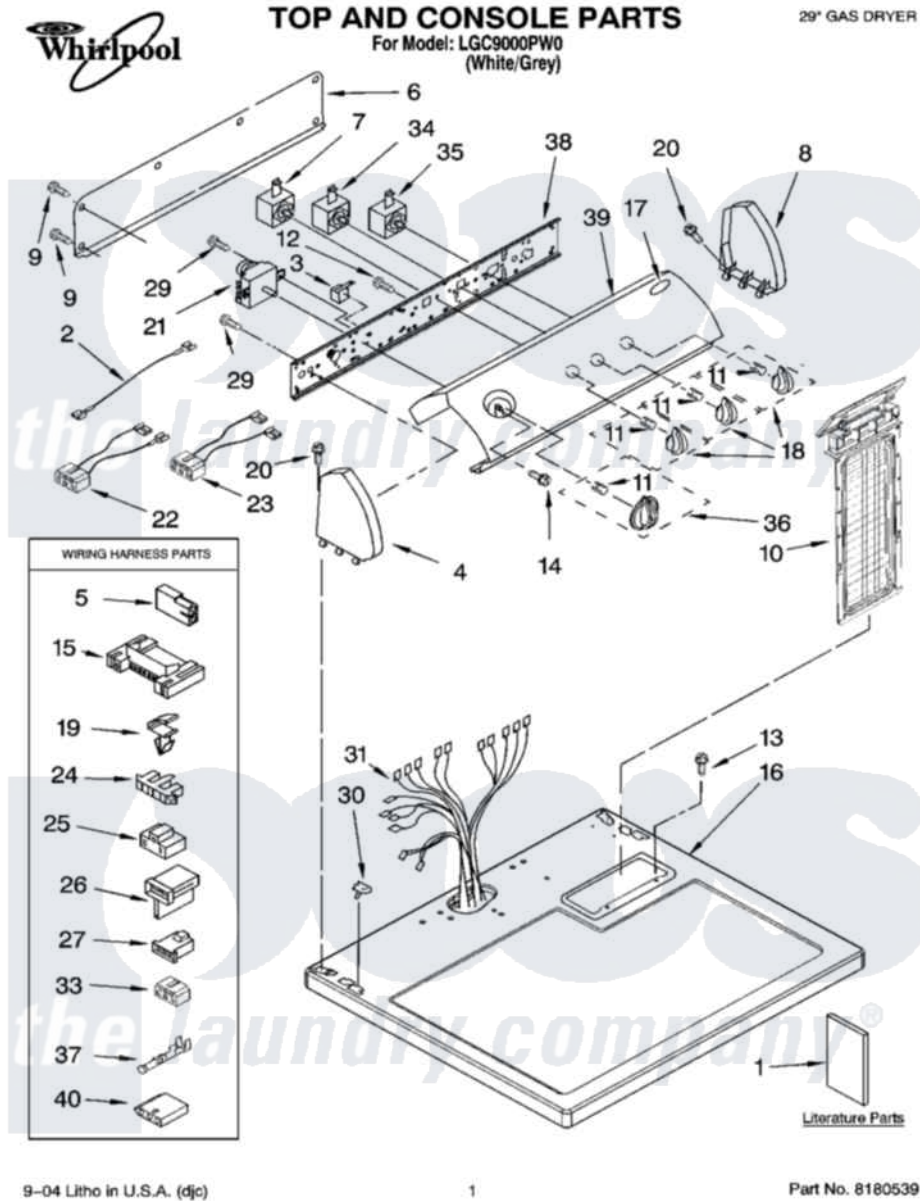

Whirlpool LGC9000PW0 01 - TOP AND CONSOLE PARTS

9-04 Litho in U.S.A. (djc)

1

Part No. 8180539

Whirlpool Residential Whirlpool LGC9000PW0 Dryer Parts Parts Diagram 01 - TOP AND CONSOLE PARTS

[Click on the part number to view part](#)

Item	Original Part Number	Replaced By	Status	Part Description
1	8562582		Not Available	Instructions, Installation
"	8522243		Not Available	Use And Care Guide
"	8533770		Not Available	Sheet, Cycle Feature
"	3979703		Not Available	Wiring Diagram
"	N/A		Not Available	Following May Be Purchased DO-IT-YOURSELF REPAIR MANUALS
"	677818		Not Available	Manual, Do-It- Yourself Repair (Dryer)
2	3401684			Jumper, Wire
3	694419			Mini-Buzzer
4	8271365	279962		Endcap
5	717252			Receptacle, Terminal
6	8274261			Do-It-Yourself Repair Manuals
7	3399639			Switch, Rotary Temperature
8	8271359	279962		Endcap
9	693995			Screw, Hex Head

10	8557857		Screen, Lint
11	8536939		Clip, Knob
12	8533971	90767	Screw, 8A X 3/8 HeX Washer Head Tapping
13	688983	487240	Screw, For Mtg. Service Capacitor
14	8533951	3400859	Screw, Grounding
15	3395683		Receptacle, Multi-Terminal
16	8557930	8563985	Top
17	3400985		Medallion
18	8544937		Knob, Control
19	3394427		Clip-Harness
20	388326		Screw, 8-18 X 1.25
21	8299766		Timer Assembly
22	3397695		Wire, Jumper
23	3396029	8539893	Wire, Jumper
24	3397269		Connector, Timer
25	3401144		Connector
26	3403499		Connector, 2-Position
27	3403498		Connector, 3-Position
29	3390646	W10139210	Screw, 8-18 X 5/16
30	357213		Nut, Push-In
31	8299879		Harness, Wiring
33	3347243		Block, Disconnect
34	3405156		Switch, Rotary
35	3398095		Switch, Push-To-Start
36	8544957		Timer Knob Assembly
37	94614		Terminal
38	8544895		Bracket, Control
39	8557475		Panel, Control
40	3936144		Do-It-Yourself Repair Manuals