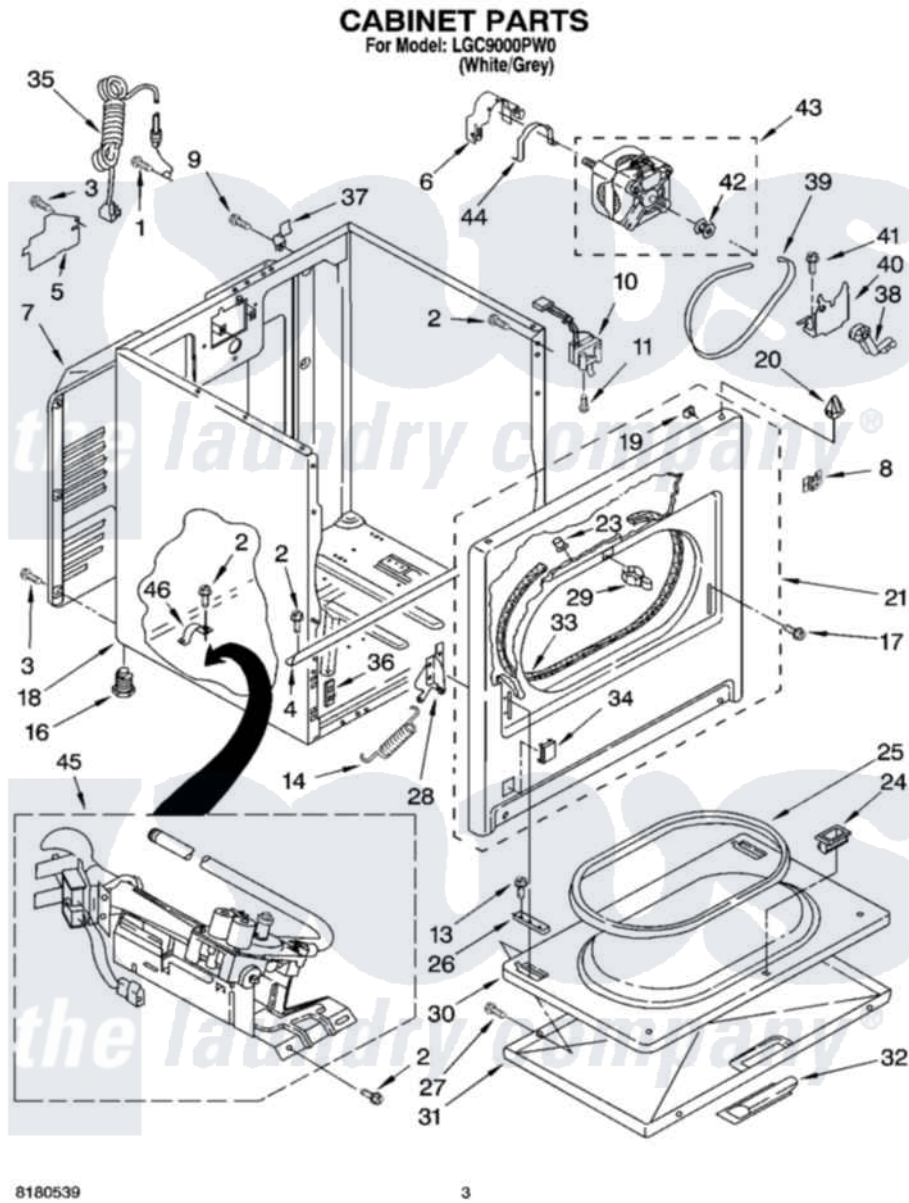

Whirlpool LGC9000PW0 02 - CABINET PARTS

Whirlpool [Residential Whirlpool LGC9000PW0 Dryer Parts](#) Parts Diagram 02 - CABINET PARTS
Click on the part number to view part

Item	Original Part Number	Replaced By	Status	Part Description
1	697776	4331106		Screw, No.10-32 X 7/16
2	343641	681414		Screw, 10AB X 1/2
3	693995			Screw, Hex Head
4	8541400			Bracket, Cabinet
5	3396795			Cover, Terminal Block
6	3404162			Clamp, Motor
7	3396805	280043		Panel-Rear
8	8546676	W10041960		Spring, Door
9	359625	487240		Screw, For Mtg. Service Capacitor
10	3406107			Door Switch Assembly
11	697773	3395530		Screw
13	3357011	308685		Side Trim)
14	8541401	W10041960		Spring, Door
16	3392100	49621		Feet-Leveling
"	279810			Foot-Optional
17	342043	486146		Screw

18	8530603	8533643	Cabinet
19	98234		Clip, U-Bend
20	690363	18776	Lock, Front Top
21	3395197	279740	Panel
23	685203	279220	Clip
24	3389441		Door Catch Assembly
25	3390731		Seal, Door
26	337189		Clip, Hinge
27	694091		Trim, Side Right Hand
28	8066056		Hinge, Door
"	8066057		Hinge, Door
29	696144	279570	Latch
30	695737		Door, Rear
31	3393549		Door, Front
32	690270	348721	Handle
33	3406129		Seal And Bearing Assembly
34	3394975		Plug, Front Panel
35	344020	3401402	Cord, Power
36	3394083		Clip, Front Panel
37	238088	8066217	Hinge, Top
38	691366		Idler And Pulley Assembly
39	8066065	341241	Belt
40	348780		Base, Motor
41	3400500		Bolt, 3405245 5/16-18 X 3/4
42	3394341	W10299847	Pulley-Motor
43	8538262	279827	Motor-Drive
44	660658		Clamp, Motor Mounting 343481 685441
45	8318272	W10465748	Burner-Gas
46	341029		Clamp, Pipe Door Spring