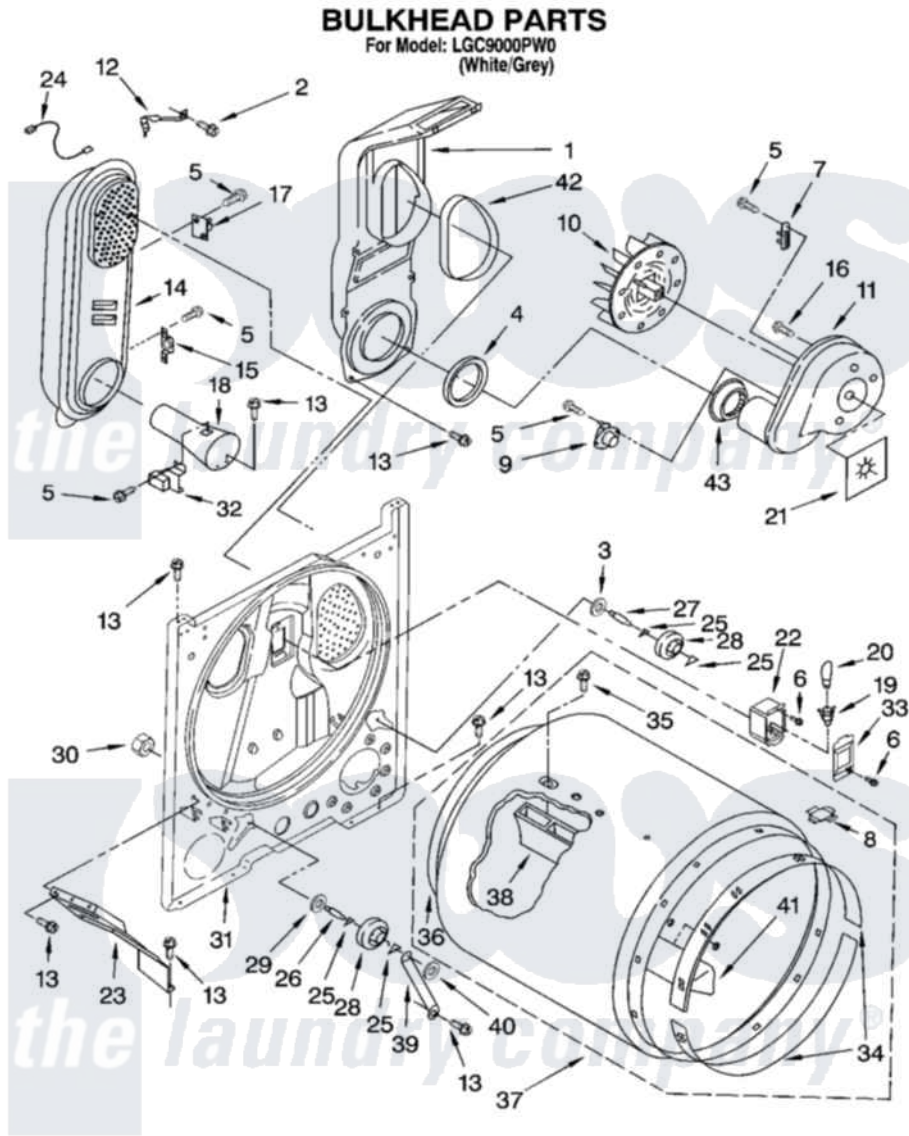

Whirlpool LGC9000PW0 03 - BULKHEAD PARTS

8180539

5

Whirlpool [Residential Whirlpool LGC9000PW0 Dryer Parts](#) Parts Diagram 03 - BULKHEAD PARTS
Click on the part number to view part

Item	Original Part Number	Replaced By	Status	Part Description
1	348368			Lint Chute Assembly
2	489463			Screw, 8-18 X 1/16
3	3388703			Washer, Support
4	347139			Seal, Lint Chute
5	90767			Screw, 8A X 3/8 HeX Washer Head Tapping
6	487909	488729		Screw
7	3392519			Thermal Limiter
8	8066086			Plug, Drum Hole
9	3387134			Thermostat, Internal-Bias
10	694089			Wheel, Blower
11	8557384	8577230		Housing, Blower
12	3398161			CLIP
13	343641	681414		Screw, 10AB X 1/2
14	8530285	279980		Box
15	3403140			Thermostat, High-Limit 205F
16	3390647	488729		Screw

17	280010		Kit, Thermal Cut-Off
18	8066049		Funnel, Burner Light
19	3403634	W10136369	Socket, Drum Light Assembly
20	3406124	22002263	Lamp
21	3394196		Seal, Blower Shaft
22	3977373		Bracket, Drum Light
23	3406022		Bracket, Bulkhead
24	3401707		Jumper, Tco-High Limit
25	690997		Washer, Thrust
26	3399506	W10359270	Shaft, Drum Roller Threads
27	3399507	W10359269	Shaft, Drum Roller Threads
28	3397588	349241T	Support
29	348197		Washer, Support
30	3359452		Nut, Lock
31	3403413		Bulkhead
32	338906		Radiant, Sensor
33	3402841	8532165	Lens, Drum Light
34	692526	279441	BeaRng-Rng
35	97787	W10109200	Screw, Baffle Mounting
36	3406130	279857	Seal
37	695587		Drum Assembly
38	692490		Baffle, Drum
39	3976434		Bracket, Support Shaft
40	90296		Nut, Push On
41	3403636		Baffle, Drum
42	339956		Seal, Air Duct To Bulkhead
43	696302		Shield, Exhaust