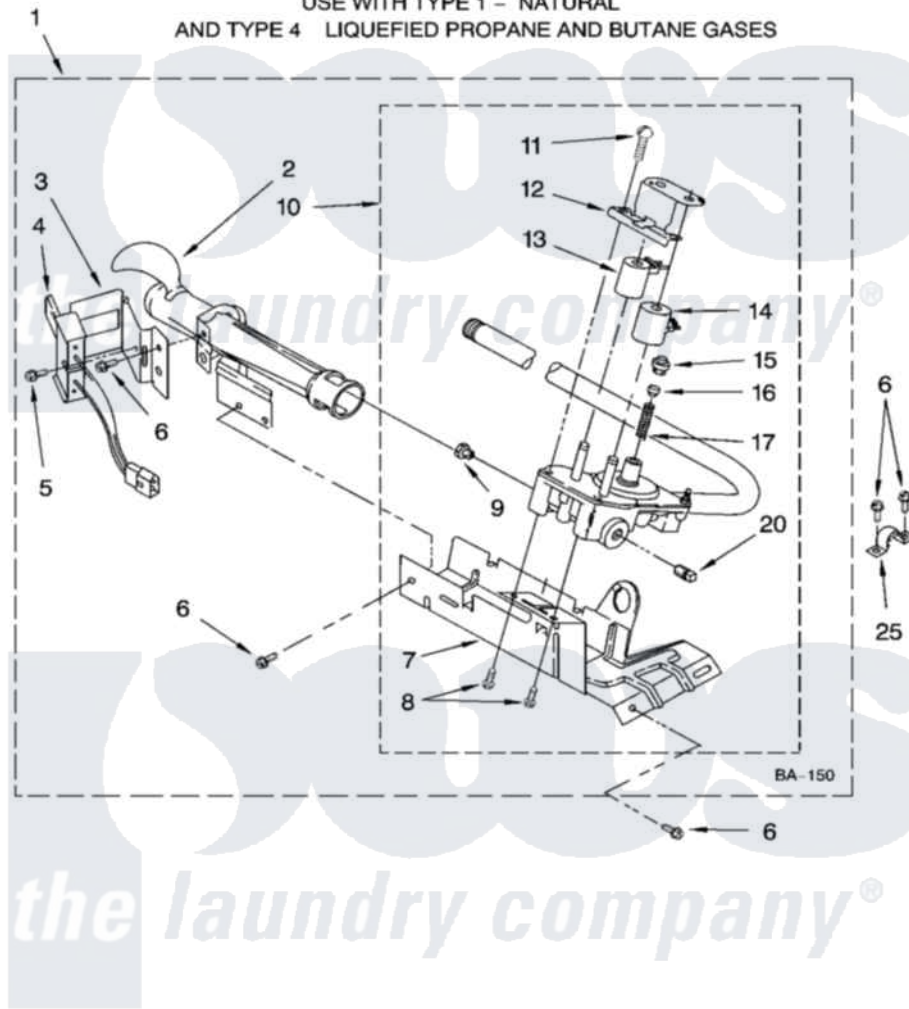

**Whirlpool LGC9000PW0 04 - 8318272 BURNER ASSEMBLY, OPTIONAL PARTS (NOT INCLUDED)**

**8318272 BURNER ASSEMBLY**

For Model: LGC9000PW0  
(White/Grey)

USE WITH TYPE 1 - NATURAL  
AND TYPE 4 LIQUEFIED PROPANE AND BUTANE GASES

8180539

7

Whirlpool [Residential Whirlpool LGC9000PW0 Dryer Parts](#) Parts Diagram 04 - 8318272 BURNER ASSEMBLY, OPTIONAL PARTS (NOT INCLUDED).  
Click on the part number to view part

Item	Original Part Number	Replaced By	Status	Part Description
1	8318272	<a href="#">W10465748</a>		Burner-Gas
2	688617	<a href="#">693140</a>		Burner
3	<a href="#">694298</a>			Bracket, Ignitor
4	686590	<a href="#">279311</a>		Ignitor
5	<a href="#">3393909</a>			Screw, 8-32 X 7/8
6	343641	<a href="#">681414</a>		Screw, 10AB X 1/2
7	693986			Base, Burner
8	<a href="#">3387057</a>			Screw, 10-16 X 1/2 Orifice, Burner
9	<a href="#">234826</a>			Orifice, Burner Type 1
"	<a href="#">229742</a>			Orifice, Burner
"	<a href="#">234868</a>			Orifice, Burner
10	8318277	<a href="#">W10337269</a>		Valve-Gas
11	<a href="#">694421</a>			Screw, Bracket Mounting
12	<a href="#">694538</a>			Bracket, Shunt