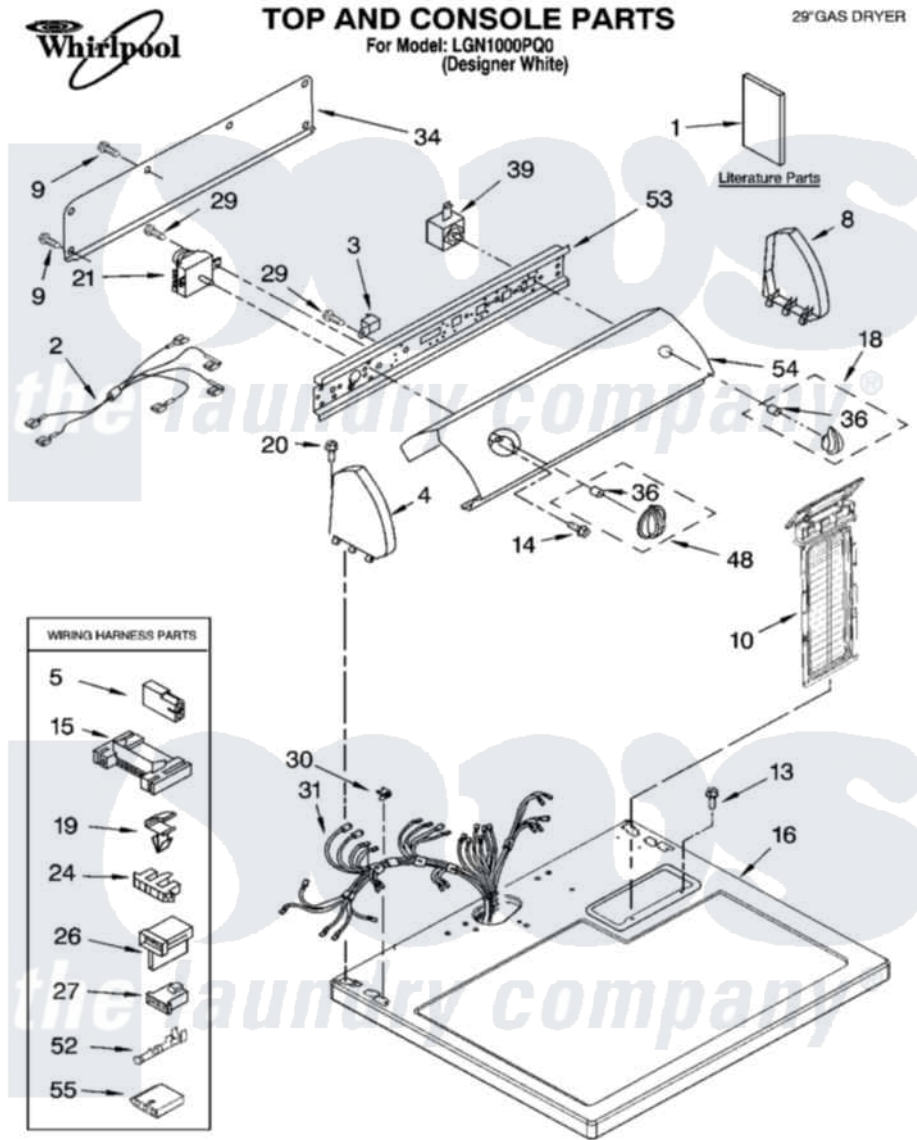

Whirlpool LGN1000PQ0 01 - TOP AND CONSOLE PARTS OPTIONAL PARTS (NOT INCLUDED)

5-04 Litho in U.S.A. (djc)

1

Part No. 8180387

Whirlpool Residential Whirlpool LGN1000PQ0 Dryer Parts Parts Diagram 01 - TOP AND CONSOLE PARTS OPTIONAL PARTS (NOT INCLUDED)

Click on the part number to view part

Item	Original Part Number	Replaced By	Status	Part Description
1	LIT8533770		Not Available	Literature Parts (Sheet, Cycle Feature)
"	LIT8535830		Not Available	Literature Parts (Instructions, Installation)
"	LIT8522243		Not Available	Literature Parts (Guide, Use & Care)
"	LIT8528187		Not Available	Literature Parts (Wiring Diagram)
"	N/A		Not Available	Following May Be Purchased DO-IT-YOURSELF REPAIR MANUALS
"	LIT677818	677818L		Diy
2	8539888			Jumper, Wire
3	694419			Mini-Buzzer
4	8271365	279962		Endcap
5	717252			Receptacle, Terminal
8	8271359	279962		Endcap

9	693995		Screw, Hex Head
10	8557857		Screen, Lint
13	688983	487240	Screw, For Mtg. Service Capacitor
14	3400859		Screw, Grounding
15	3395683		Receptacle, Multi-Terminal
16	8557930	8563985	Top
18	8544935		Knob, Control
19	3394427		Clip-Harness
20	388326		Screw, 8-18 X 1.25
21	3976584		Timer Assembly
24	3397269		Connector, Timer
26	3403499		Connector, 2-Position
27	3403498		Connector, 3-Position
29	3390646	W10139210	Screw, 8-18 X 5/16
30	357213		Nut, Push-In
31	8299877		Harness, Wiring
34	8274261		Do-It-Yourself Repair Manuals
36	8536939		Clip, Knob
39	3404233		Switch, Push-To-Start
48	8544955		Timer Knob Assembly
52	94614		Terminal
53	8271418		Bracket, Control
54	8545971		Panel, Control
55	3936144		Do-It-Yourself Repair Manuals
"	N/A	Not Available	ACCESSORY PARTS
"	3404351		Accessory Parts
"	279948	4392065	Kit, Dryer Repair
"	346764		Kit, Hold Down
"	8522199		Accessory Parts
"	72017		Paint, Touch-Up
"	350930		Paint, Pressurized Spray B
"	350938		Paint, Pressurized Spray B
"	799344		Paint, Touch-Up)