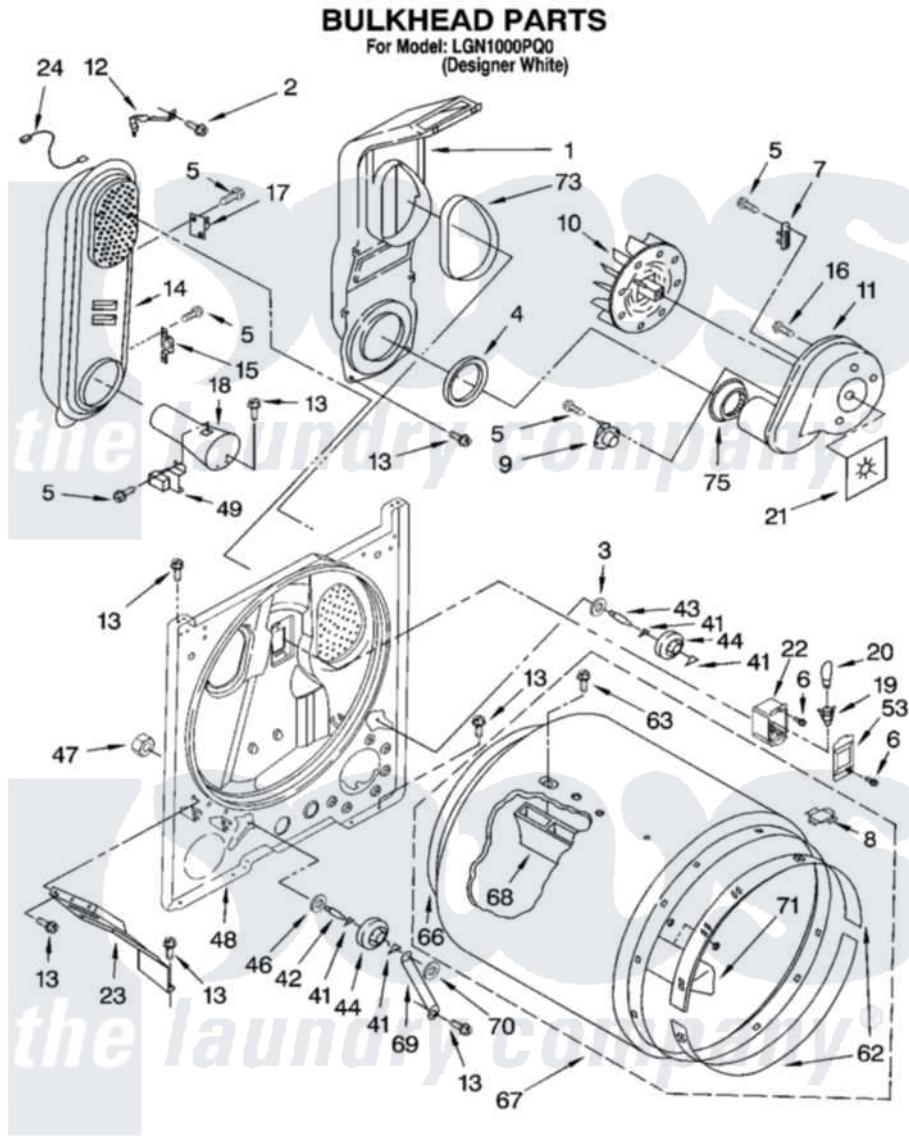

Whirlpool LGN1000PQ0 03 - BULKHEAD PARTS

8160387

5

Whirlpool [Residential Whirlpool LGN1000PQ0 Dryer Parts](#) Parts Diagram 03 - BULKHEAD PARTS
Click on the part number to view part

Item	Original Part Number	Replaced By	Status	Part Description
1	348368			Lint Chute Assembly
2	489463			Screw, 8-18 X 1/16
3	3388703			Washer, Support
4	347139			Seal, Lint Chute
5	90767			Screw, 8A X 3/8 HeX Washer Head Tapping
6	487909	488729		Screw
7	3392519			Thermal Limiter
8	8066086			Plug, Drum Hole
9	3387134			Thermostat, Internal-Bias
10	694089			Wheel, Blower
11	8557384	8577230		Housing, Blower
12	8066155			Clip, Heater Box
13	343641	681414		Screw, 10AB X 1/2
14	8530285	279980		Box
15	3403140			Thermostat, High-Limit 205F
16	3390647	488729		Screw

17	280010		Kit, Thermal Cut-Off
18	8066049		Funnel, Burner Light
19	3403634	W10136369	Socket, Drum Light Assembly
20	3406124	22002263	Lamp
21	3394196		Seal, Blower Shaft
22	3977373		Bracket, Drum Light
23	3406022		Bracket, Bulkhead
24	3401707		Jumper, Tco-High Limit
41	690997		Washer, Thrust
42	3399506	W10359270	Shaft, Drum Roller Threads
43	3399507	W10359269	Shaft, Drum Roller Threads
44	3397588	349241T	Support
46	348197		Washer, Support
47	3359452		Nut, Lock
48	3403493	279798	Bulkhead
49	338906		Radiant, Sensor
53	3402841	8532165	Lens, Drum Light
62	692526	279441	BeaRng-Rng
63	97787	W10109200	Screw, Baffle Mounting
66	3406130	279857	Seal
67	695587		Drum Assembly
68	692490		Baffle, Drum
69	3976434		Bracket, Support Shaft
70	90296		Nut, Push On
71	3403636		Baffle, Drum
73	339956		Seal, Air Duct To Bulkhead
75	696302		Shield, Exhaust