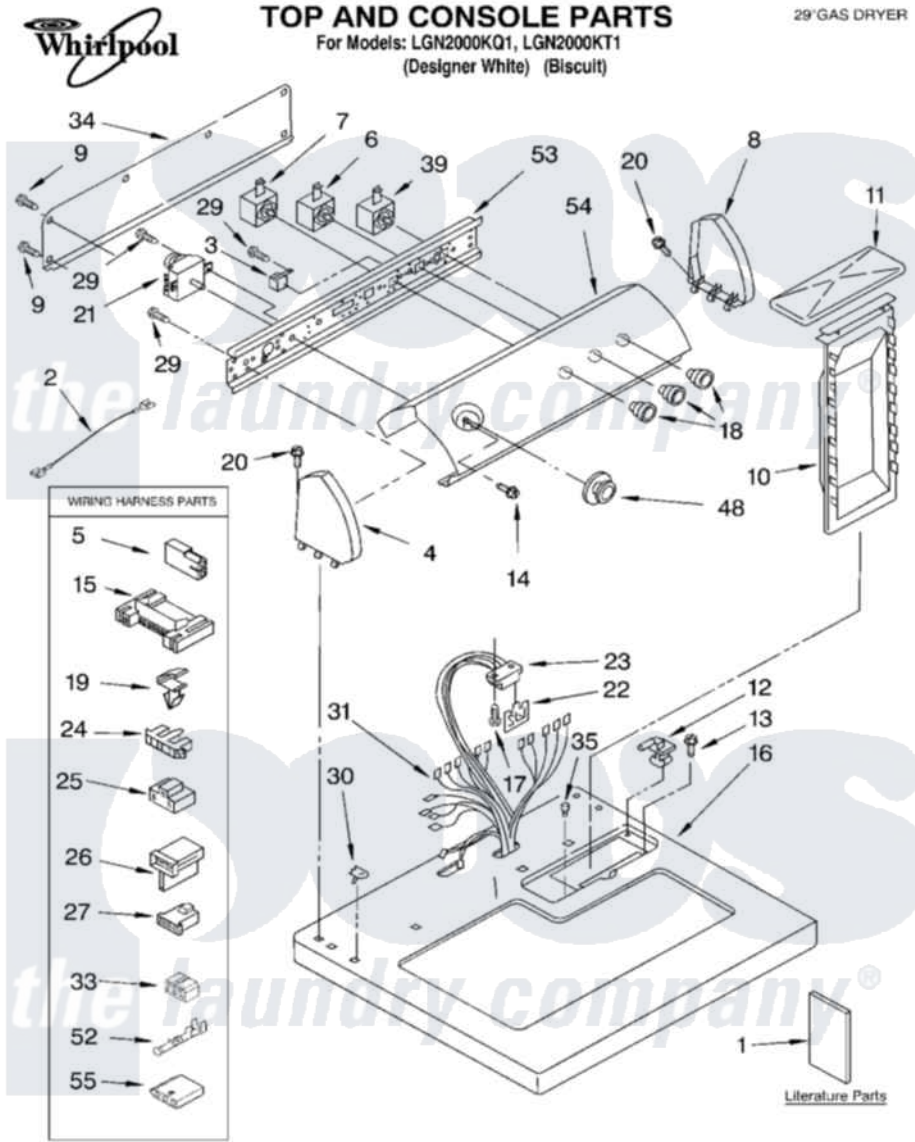

Whirlpool LGN2000KQ1 01 - TOP AND CONSOLE PARTS OPTIONAL PARTS (NOT INCLUDED)

05-03 Litho in U.S.A. (djc)

Part No. 8179773 Rev. A

Whirlpool Residential Whirlpool LGN2000KQ1 Dryer Parts Parts Diagram 01 - TOP AND CONSOLE PARTS OPTIONAL PARTS (NOT INCLUDED)

Click on the part number to view part

Item	Original Part Number	Replaced By	Status	Part Description
1	LIT8535832		Not Available	Literature Parts (Instructions, Installation)
"	LIT8535828		Not Available	Literature Parts (Sheet, Cycle Feature (For Model YLEQ5000KQ1))
"	LIT3979614		Not Available	Literature Parts (Use & Care Guide)
"	LIT3406668		Not Available	Literature Parts (Label, Wiring Diagram)
"	N/A		Not Available	Following May Be Purchased DO-IT-YOURSELF REPAIR MANUALS
"	LIT677818	677818L		Diy
2	3401684			Jumper, Wire
3	694419			Mini-Buzzer
4	8271365	279962		Endcap
"	8271368	279965		Endcap