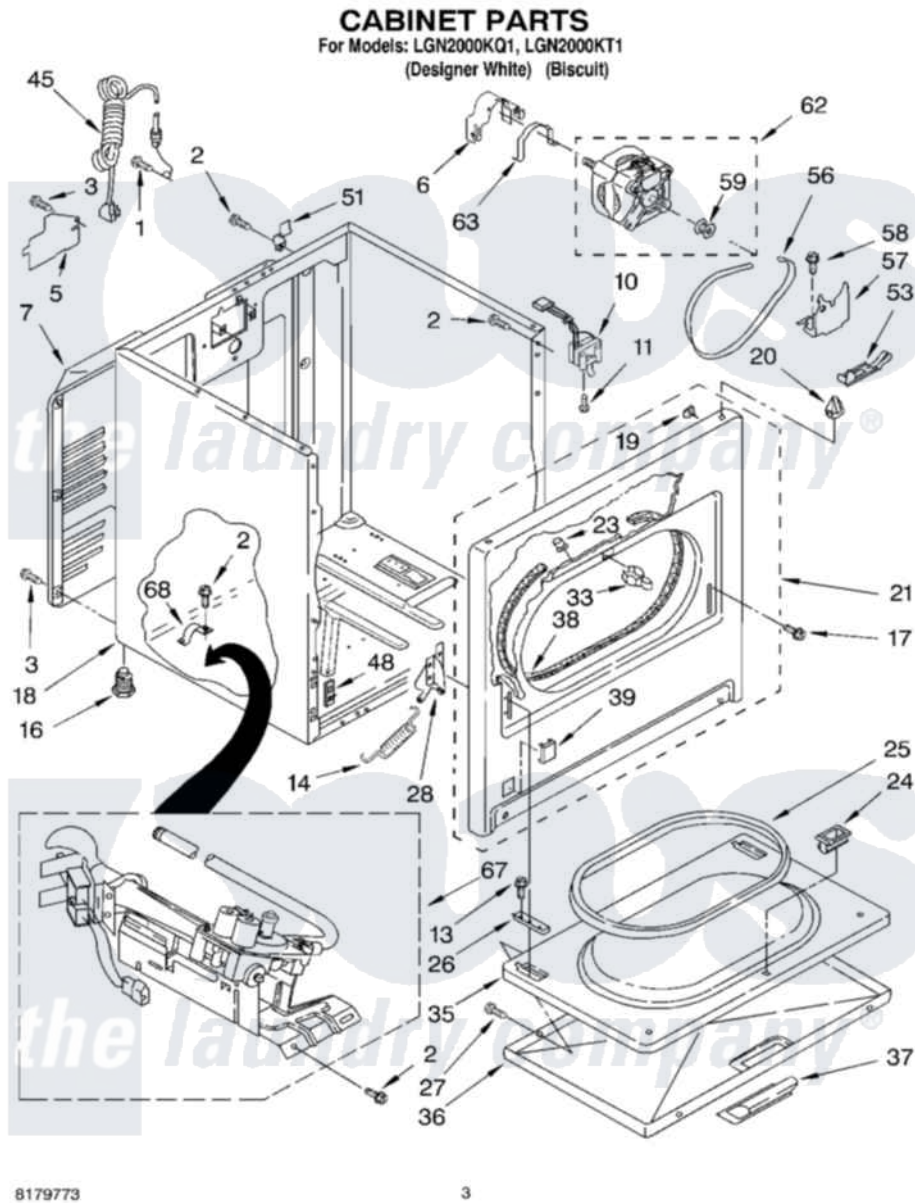

Whirlpool LGN2000KQ1 02 - CABINET PARTS

Whirlpool Residential Whirlpool LGN2000KQ1 Dryer Parts Parts Diagram 02 - CABINET PARTS
Click on the part number to view part

Item	Original Part Number	Replaced By	Status	Part Description
1	697776	4331106		Screw, No.10-32 X 7/16
2	343641	681414		Screw, 10AB X 1/2
3	693995			Screw, Hex Head
5	3396795			Cover, Terminal Block
6	3404162			Clamp, Motor
7	3396805	280043		Panel-Rear
10	3406107			Door Switch Assembly
11	697773	3395530		Screw
13	3357011	308685		Side Trim)
14	692495	W10041960		Spring, Door
16	3392100	49621		Feet-Leveling
"	279810			Foot-Optional
17	342043	486146		Screw
18	8530603	8533643		Cabinet
"	8530606	3977306		Cabinet
19	98234			Clip, U-Bend

20	690363	18776	Lock, Front Top
21	3395197	279740	Panel
"	3977243	279890	Panel
23	685203	279220	Clip
24	3389441		Door Catch Assembly
25	3390731		Seal, Door
26	337189		Clip, Hinge
27	694091		Trim, Side Right Hand
28	8066056		Hinge, Door
"	8066057		Hinge, Door
33	696144	279570	Latch
35	695737		Door, Rear
36	3393549		Door, Front
"	3977241		Door, Front
37	690270	348721	Handle
"	3977242		Handle, Door
38	3406129		Seal And Bearing Assembly
39	3394975		Plug, Front Panel
"	3394978		Plug, Front Panel
45	344020	3401402	Cord, Power
48	3394083		Clip, Front Panel
51	238088	8066217	Hinge, Top
53	3394332	691366	Idler And Pulley Assembly
56	8066065	341241	Belt
57	348780		Base, Motor
58	3400500		Bolt, 3405245 5/16-18 X 3/4
59	3394341	W10299847	Pulley-Motor
62	8538262	279827	Motor-Drve
63	660658		Clamp, Motor Mounting 343481 685441
67	8318272	W10465748	Burner-Gas
68	341029		Clamp, Pipe Door Spring