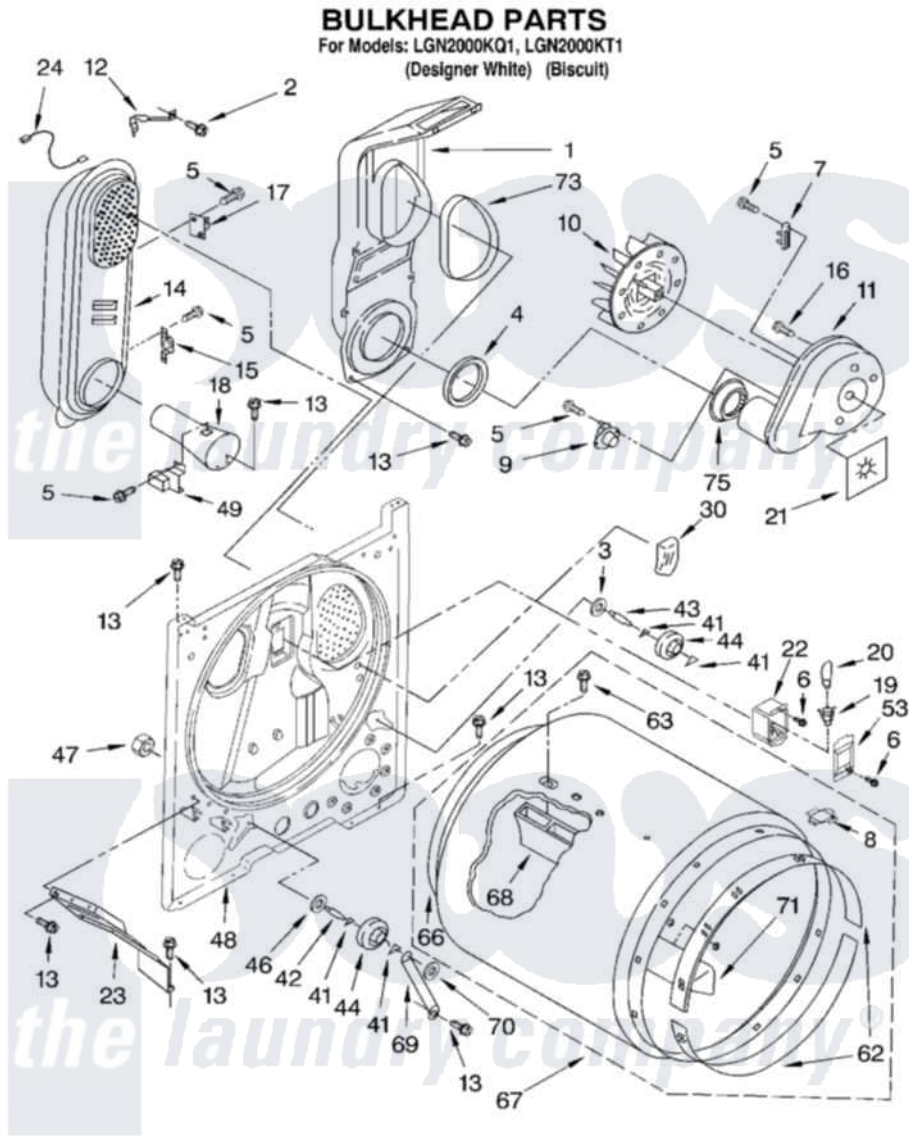

Whirlpool LGN2000KQ1 03 - BULKHEAD PARTS

8179773

5

Whirlpool [Residential Whirlpool LGN2000KQ1 Dryer Parts](#) Parts Diagram 03 - BULKHEAD PARTS
Click on the part number to view part

Item	Original Part Number	Replaced By	Status	Part Description
1	348368			Lint Chute Assembly
2	489463			Screw, 8-18 X 1/16
3	3388703			Washer, Support
4	347139			Seal, Lint Chute
5	90767			Screw, 8A X 3/8 HeX Washer Head Tapping
6	487909	488729		Screw
7	3392519			Thermal Limiter
8	8066086			Plug, Drum Hole
9	8318268			Thermostat, Internal-Bias
10	694089			Wheel, Blower
11	3405016	8577230		Housing, Blower
12	3398161			CLIP
13	343641	681414		Screw, 10AB X 1/2
14	8530285	279980		Box
15	3403140			Thermostat, High-Limit 205F
16	3390647	488729		Screw

17	280010		Kit, Thermal Cut-Off
18	8066049		Funnel, Burner Light
19	3403634	W10136369	Socket, Drum Light Assembly
20	3406124	22002263	Lamp
21	3394196		Seal, Blower Shaft
22	3977373		Bracket, Drum Light
23	3406022		Bracket, Bulkhead
24	3401707		Jumper, Tco-High Limit
30	3976479	279366	Electrode
41	690997		Washer, Thrust
42	3399506	W10359270	Shaft, Drum Roller Threads
43	3399507	W10359269	Shaft, Drum Roller Threads
44	3397588	349241T	Support
46	348197		Washer, Support
47	3359452		Nut, Lock
48	3403414		Bulkhead
49	338906		Radiant, Sensor
53	3402841	8532165	Lens, Drum Light
62	692526	279441	BeaRng-Rng
63	97787	W10109200	Screw, Baffle Mounting
66	3406130	279857	Seal
67	695587		Drum Assembly
68	692490		Baffle, Drum
69	3976434		Bracket, Support Shaft
70	90296		Nut, Push On
71	3403636		Baffle, Drum
73	339956		Seal, Air Duct To Bulkhead
75	696302		Shield, Exhaust