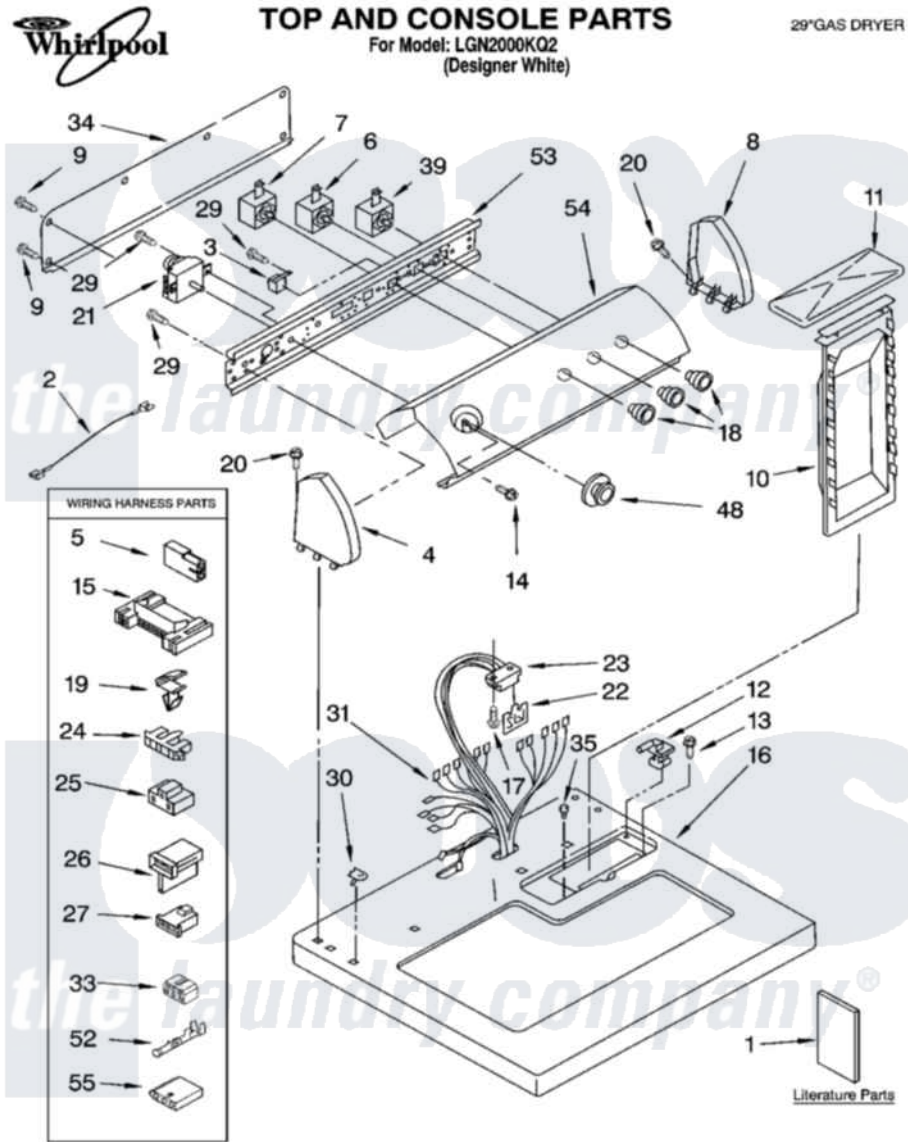

Whirlpool LGN2000KQ2 01 - TOP AND CONSOLE PARTS OPTIONAL PARTS (NOT INCLUDED)

03-04 Litho in U.S.A. (djc)

1

Part No. 8180312

Whirlpool Residential Whirlpool LGN2000KQ2 Dryer Parts Parts Diagram 01 - TOP AND CONSOLE PARTS OPTIONAL PARTS (NOT INCLUDED)

[Click on the part number to view part](#)

Item	Original Part Number	Replaced By	Status	Part Description
1	LIT8535832		Not Available	Literature Parts (Instructions, Installation)
"	LIT8535828		Not Available	Literature Parts (Sheet, Cycle Feature (For Model YLEQ5000KQ1))
"	LIT3979614		Not Available	Literature Parts (Use & Care Guide)
"	LIT3406668		Not Available	Literature Parts (Label, Wiring Diagram)
"	N/A		Not Available	Following May Be Purchased DO-IT-YOURSELF REPAIR MANUALS
"	LIT677818	677818L		Diy
2	3401684			Jumper, Wire
3	694419			Mini-Buzzer
4	8271365	279962		Endcap
5	717252			Receptacle, Terminal