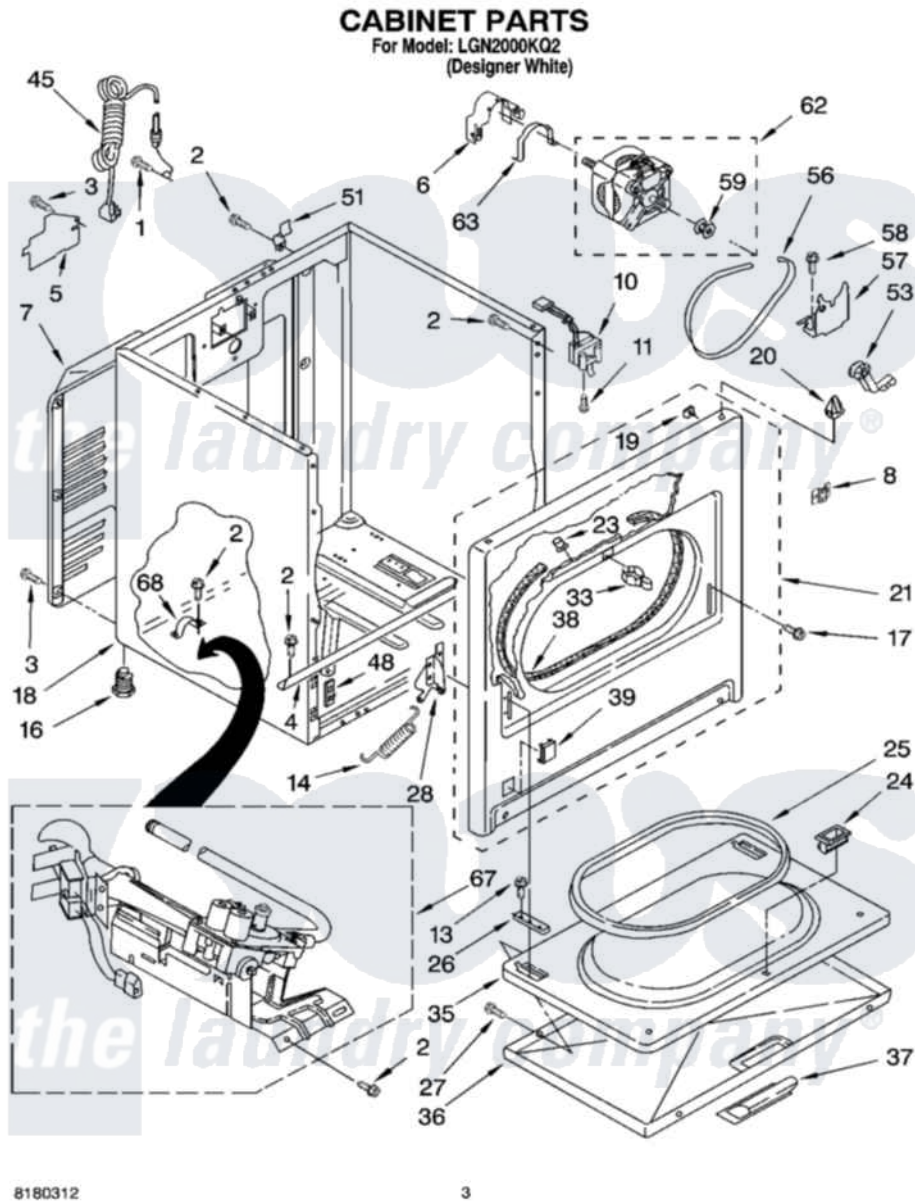

# Whirlpool LGN2000KQ2 02 - CABINET PARTS

Whirlpool Residential Whirlpool LGN2000KQ2 Dryer Parts Parts Diagram 02 - CABINET PARTS  
Click on the part number to view part

Item	Original Part Number	Replaced By	Status	Part Description
1	697776	<a href="#">4331106</a>		Screw, No.10-32 X 7/16
2	343641	<a href="#">681414</a>		Screw, 10AB X 1/2
3	<a href="#">693995</a>			Screw, Hex Head
4	<a href="#">8541400</a>			Bracket, Cabinet
5	<a href="#">3396795</a>			Cover, Terminal Block
6	<a href="#">3404162</a>			Clamp, Motor
7	3396805	<a href="#">280043</a>		Panel-Rear
8	8546676	<a href="#">W10041960</a>		Spring, Door
10	<a href="#">3406107</a>			Door Switch Assembly
11	697773	<a href="#">3395530</a>		Screw
13	3357011	<a href="#">308685</a>		Side Trim )
14	8541401	<a href="#">W10041960</a>		Spring, Door
16	3392100	<a href="#">49621</a>		Feet-Leveling
"	<a href="#">279810</a>			Foot-Optional
17	342043	<a href="#">486146</a>		Screw
18	8530603	<a href="#">8533643</a>		Cabinet