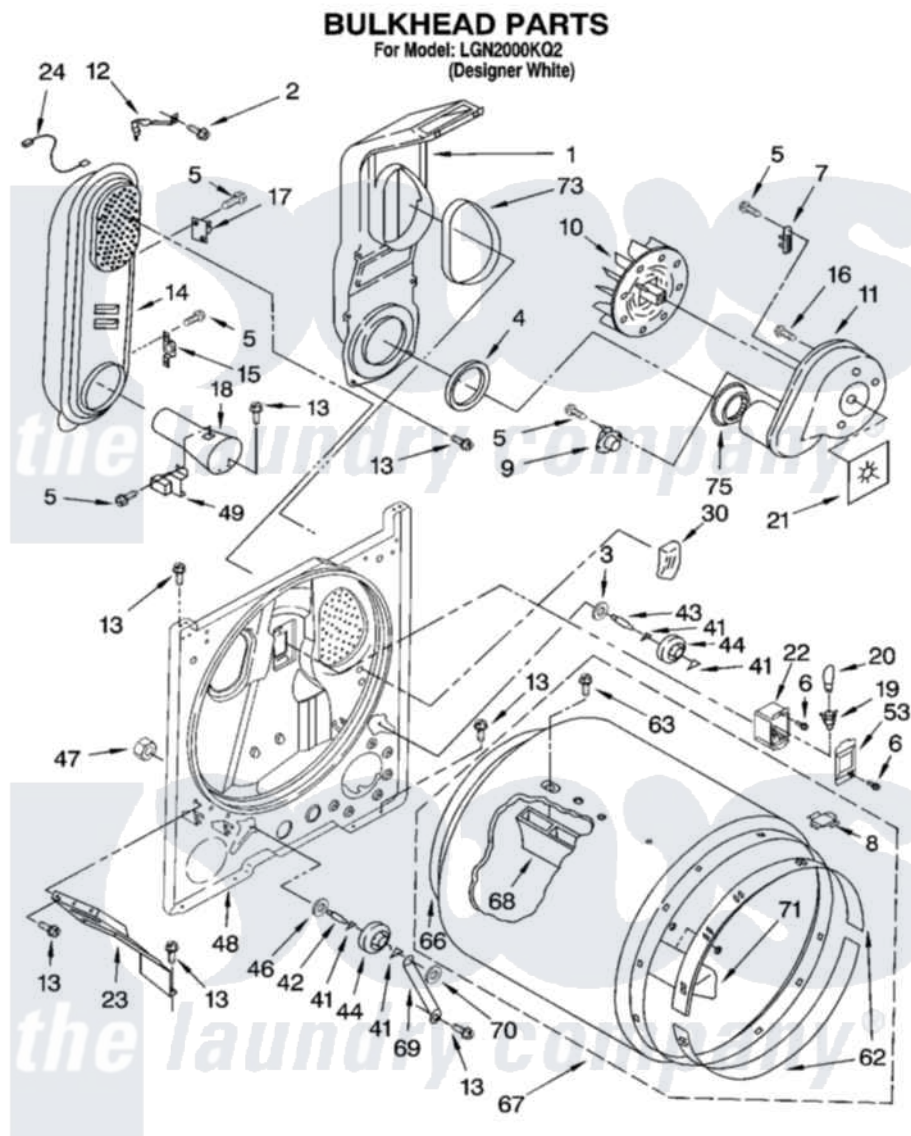

Whirlpool LGN2000KQ2 03 - BULKHEAD PARTS

8180312

5

Whirlpool [Residential Whirlpool LGN2000KQ2 Dryer Parts](#) Parts Diagram 03 - BULKHEAD PARTS
Click on the part number to view part

Item	Original Part Number	Replaced By	Status	Part Description
1	348368			Lint Chute Assembly
2	489463			Screw, 8-18 X 1/16
3	3388703			Washer, Support
4	347139			Seal, Lint Chute
5	90767			Screw, 8A X 3/8 HeX Washer Head Tapping
6	487909	488729		Screw
7	3392519			Thermal Limiter
8	8066086			Plug, Drum Hole
9	8318268			Thermostat, Internal-Bias
10	694089			Wheel, Blower
11	8557384	8577230		Housing, Blower
12	3398161			CLIP
13	343641	681414		Screw, 10AB X 1/2
14	8530285	279980		Box
15	3403140			Thermostat, High-Limit 205F
16	3390647	488729		Screw

17	280010		Kit, Thermal Cut-Off
18	8066049		Funnel, Burner Light
19	3403634	W10136369	Socket, Drum Light Assembly
20	3406124	22002263	Lamp
21	3394196		Seal, Blower Shaft
22	3977373		Bracket, Drum Light
23	3406022		Bracket, Bulkhead
24	3401707		Jumper, Tco-High Limit
30	3976479	279366	Electrode
41	690997		Washer, Thrust
42	3399506	W10359270	Shaft, Drum Roller Threads
43	3399507	W10359269	Shaft, Drum Roller Threads
44	3397588	349241T	Support
46	348197		Washer, Support
47	3359452		Nut, Lock
48	3403414		Bulkhead
49	338906		Radiant, Sensor
53	3402841	8532165	Lens, Drum Light
62	692526	279441	BeaRng-Rng
63	97787	W10109200	Screw, Baffle Mounting
66	3406130	279857	Seal
67	695587		Drum Assembly
68	692490		Baffle, Drum
69	3976434		Bracket, Support Shaft
70	90296		Nut, Push On
71	3403636		Baffle, Drum
73	339956		Seal, Air Duct To Bulkhead
75	696302		Shield, Exhaust