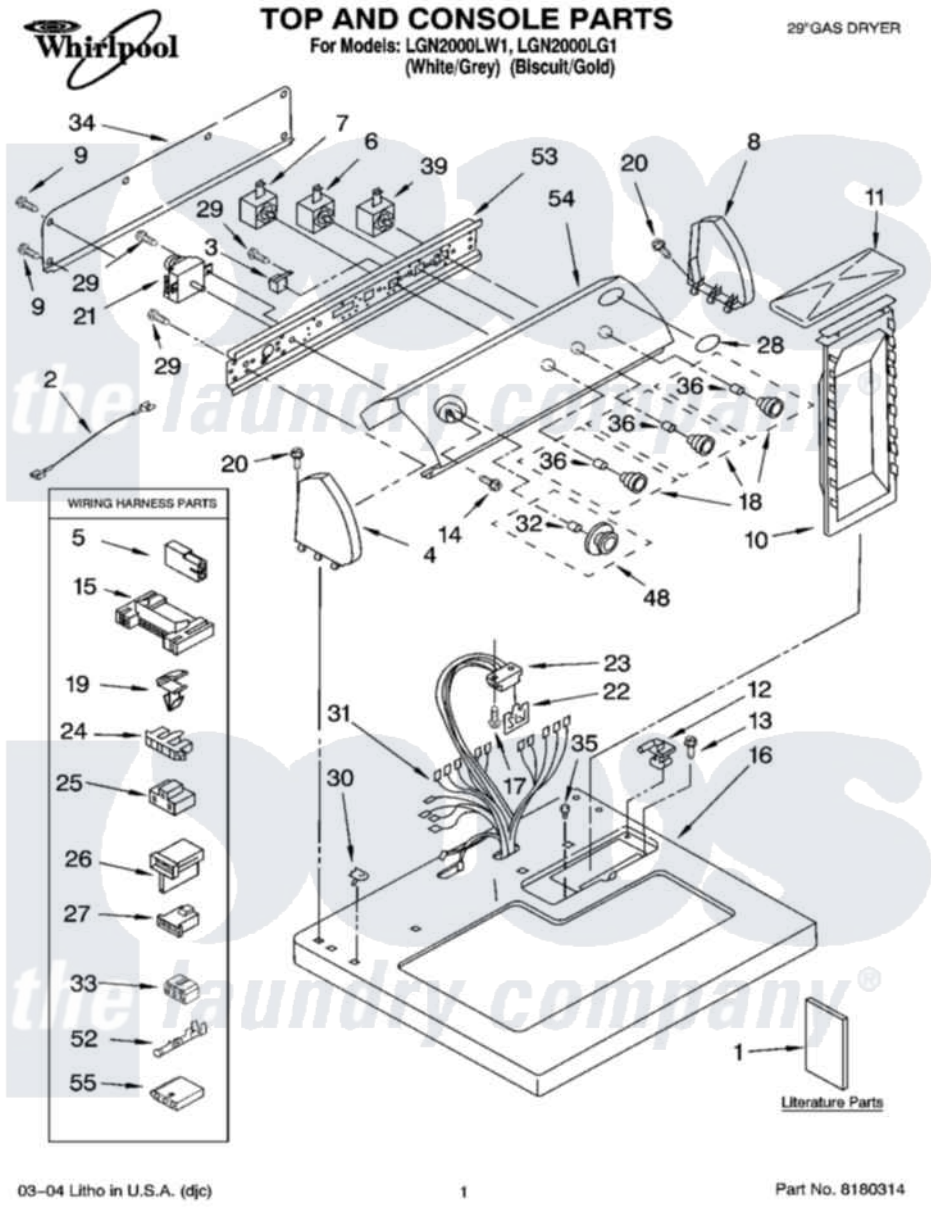

**Whirlpool LGN2000LG1 01 - TOP AND CONSOLE PARTS OPTIONAL PARTS (NOT INCLUDED)**

03-04 Litho in U.S.A. (djc)

1

Part No. 8180314

Whirlpool Residential Whirlpool LGN2000LG1 Dryer Parts Parts Diagram 01 - TOP AND CONSOLE PARTS OPTIONAL PARTS (NOT INCLUDED)

Click on the part number to view part

Item	Original Part Number	Replaced By	Status	Part Description
1	LIT8535824		Not Available	Literature Parts (Sheet, Cycle Feature (For Model YLEQ5000KW1))
"	LIT8535832		Not Available	Literature Parts (Instructions, Installation)
"	LIT3979614		Not Available	Literature Parts (Use & Care Guide)
"	LIT3406668		Not Available	Literature Parts (Label, Wiring Diagram)
"	N/A		Not Available	Following May Be Purchased DO-IT-YOURSELF REPAIR MANUALS
"	LIT677818	<a href="#">677818L</a>		Diy
2	<a href="#">3401684</a>			Jumper, Wire
3	<a href="#">694419</a>			Mini-Buzzer
4	8271365	<a href="#">279962</a>		Endcap
"	8271368	<a href="#">279965</a>		Endcap