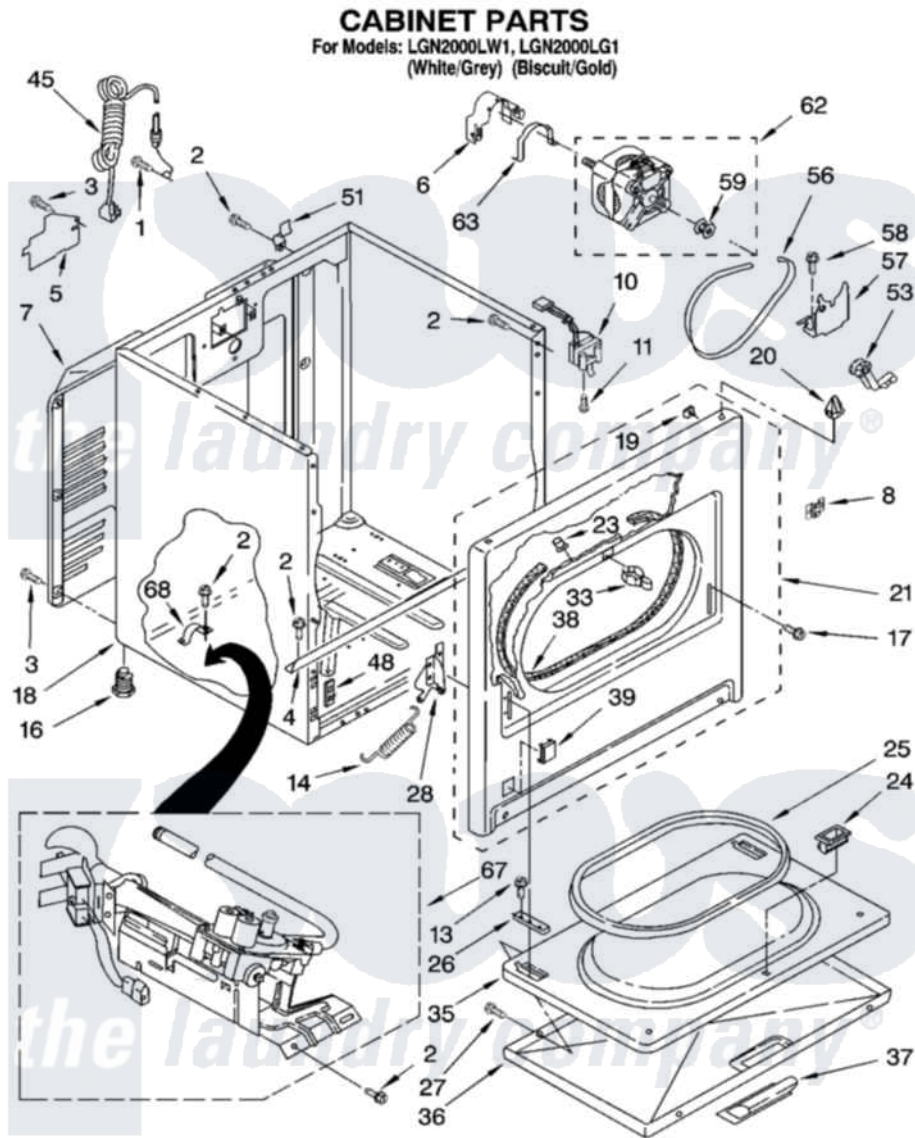

Whirlpool LGN2000LG1 02 - CABINET PARTS

8180314

3

Whirlpool [Residential Whirlpool LGN2000LG1 Dryer Parts](#) Parts Diagram 02 - CABINET PARTS
Click on the part number to view part

Item	Original Part Number	Replaced By	Status	Part Description
1	697776	4331106		Screw, No.10-32 X 7/16
2	343641	681414		Screw, 10AB X 1/2
3	693995			Screw, Hex Head
4	8541400			Bracket, Cabinet
5	3396795			Cover, Terminal Block
6	3404162			Clamp, Motor
7	3396805	280043		Panel-Rear
8	8546676	W10041960		Spring, Door
10	3406107			Door Switch Assembly
11	697773	3395530		Screw
13	3357011	308685		Side Trim)
14	8541401	W10041960		Spring, Door
16	3392100	49621		Feet-Leveling
"	279810			Foot-Optional
17	342043	486146		Screw
18	8530603	8533643		Cabinet

"	8530606	3977306	Cabinet
19	98234		Clip, U-Bend
20	690363	18776	Lock, Front Top
21	3395197	279740	Panel
"	3977243	279890	Panel
23	685203	279220	Clip
24	3389441		Door Catch Assembly
25	3390731		Seal, Door
26	337189		Clip, Hinge
27	694091		Trim, Side Right Hand
28	8066056		Hinge, Door
"	8066057		Hinge, Door
33	696144	279570	Latch
35	695737		Door, Rear
36	3393549		Door, Front
"	3977241		Door, Front
37	690270	348721	Handle
"	3977242		Handle, Door
38	3406129		Seal And Bearing Assembly
39	3394975		Plug, Front Panel
"	3394978		Plug, Front Panel
45	344020	3401402	Cord, Power
48	3394083		Clip, Front Panel
51	238088	8066217	Hinge, Top
53	691366		Idler And Pulley Assembly
56	8066065	341241	Belt
57	348780		Base, Motor
58	3400500		Bolt, 3405245 5/16-18 X 3/4
59	3394341	W10299847	Pulley-Motor
62	8538262	279827	Motor-Drve
63	660658		Clamp, Motor Mounting 343481 685441
67	8318272	W10465748	Burner-Gas
68	341029		Clamp, Pipe Door Spring