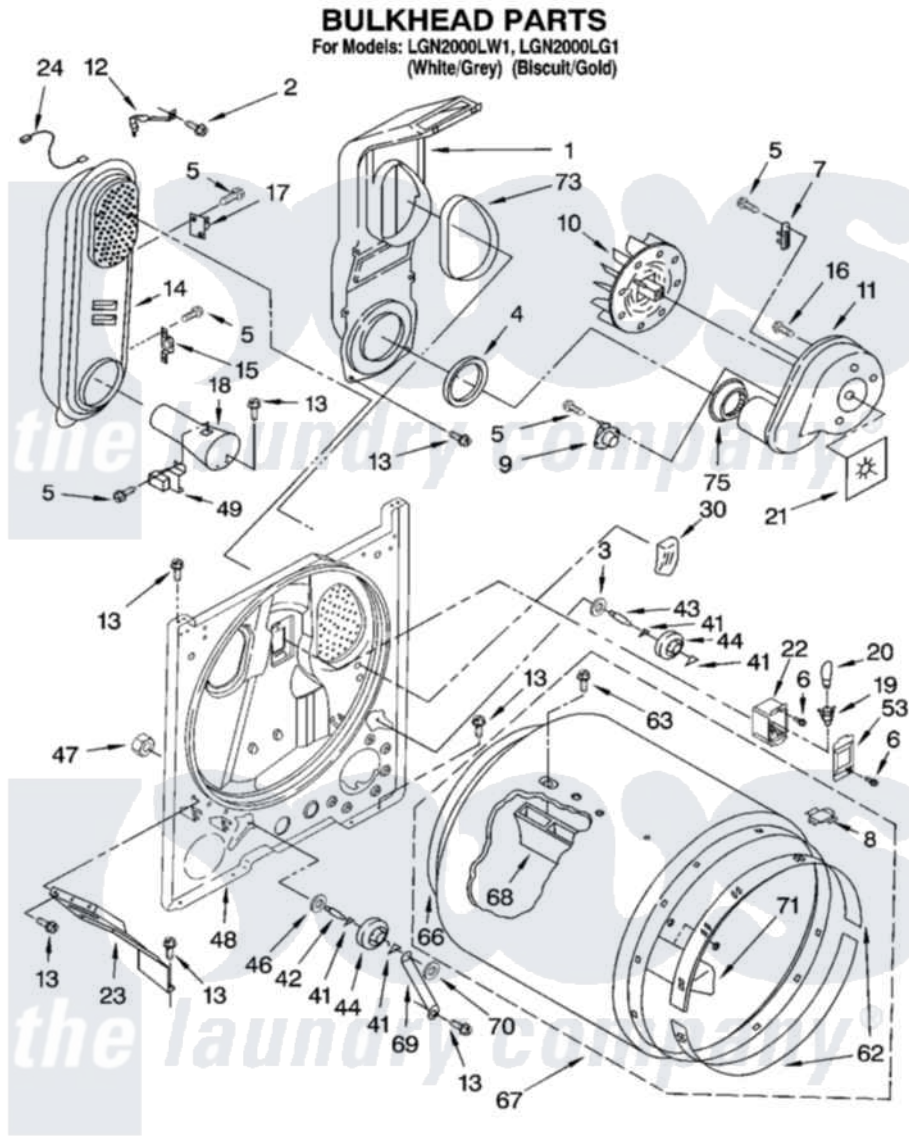

Whirlpool LGN2000LG1 03 - BULKHEAD PARTS

8180314

5

Whirlpool [Residential Whirlpool LGN2000LG1 Dryer Parts](#) Parts Diagram 03 - BULKHEAD PARTS
Click on the part number to view part

Item	Original Part Number	Replaced By	Status	Part Description
1	348368			Lint Chute Assembly
2	489463			Screw, 8-18 X 1/16
3	3388703			Washer, Support
4	347139			Seal, Lint Chute
5	90767			Screw, 8A X 3/8 HeX Washer Head Tapping
6	487909	488729		Screw
7	3392519			Thermal Limiter
8	8066086			Plug, Drum Hole
9	8318268			Thermostat, Internal-Bias
10	694089			Wheel, Blower
11	8557384	8577230		Housing, Blower
12	3398161			CLIP
13	343641	681414		Screw, 10AB X 1/2
14	8530285	279980		Box
15	3403140			Thermostat, High-Limit 205F
16	3390647	488729		Screw

17	280010		Kit, Thermal Cut-Off
18	8066049		Funnel, Burner Light
19	3403634	W10136369	Socket, Drum Light Assembly
20	3406124	22002263	Lamp
21	3394196		Seal, Blower Shaft
22	3977373		Bracket, Drum Light
23	3406022		Bracket, Bulkhead
24	3401707		Jumper, Tco-High Limit
30	3976479	279366	Electrode
41	690997		Washer, Thrust
42	3399506	W10359270	Shaft, Drum Roller Threads
43	3399507	W10359269	Shaft, Drum Roller Threads
44	3397588	349241T	Support
46	348197		Washer, Support
47	3359452		Nut, Lock
48	3403414		Bulkhead
49	338906		Radiant, Sensor
53	3402841	8532165	Lens, Drum Light
62	692526	279441	BeaRng-Rng
63	97787	W10109200	Screw, Baffle Mounting
66	3406130	279857	Seal
67	695587		Drum Assembly
68	692490		Baffle, Drum
69	3976434		Bracket, Support Shaft
70	90296		Nut, Push On
71	3403636		Baffle, Drum
73	339956		Seal, Air Duct To Bulkhead
75	696302		Shield, Exhaust