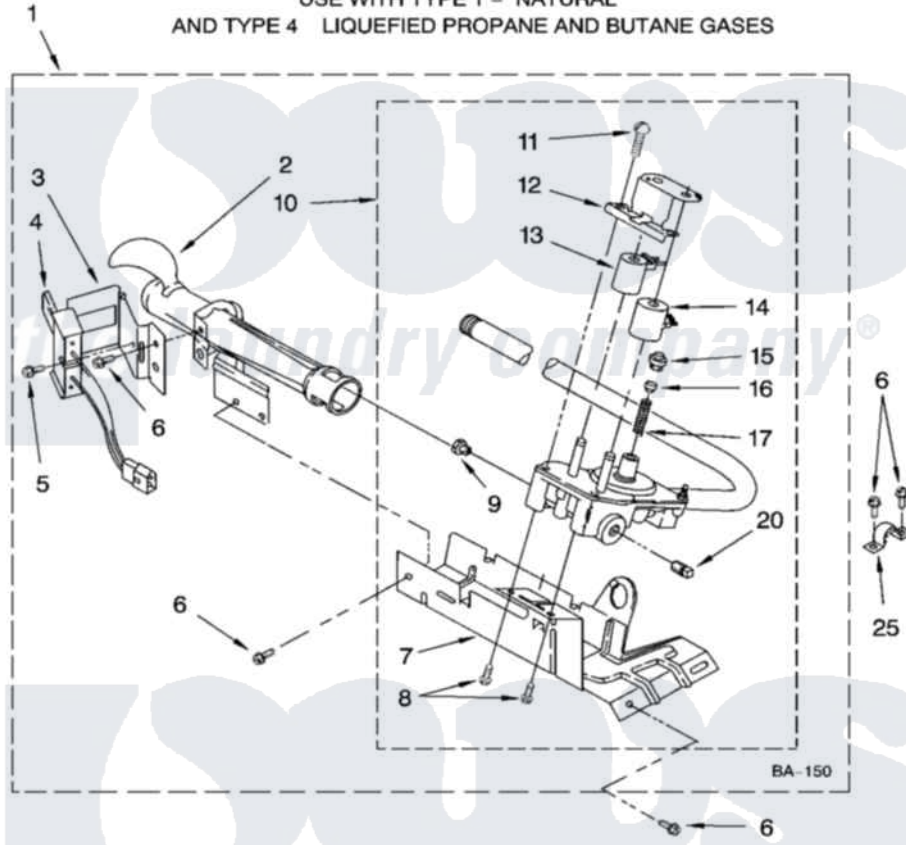

Whirlpool LGN2000LG1 04 - 8318272 BURNER ASSEMBLY

8318272 BURNER ASSEMBLY

For Models: LGN2000LW1, LGN2000LG1
(White/Grey) (Biscuit/Gold)

USE WITH TYPE 1 - NATURAL
AND TYPE 4 LIQUEFIED PROPANE AND BUTANE GASES

8180314

7

Whirlpool [Residential Whirlpool LGN2000LG1 Dryer Parts](#) Parts Diagram 04 - 8318272 BURNER ASSEMBLY
Click on the part number to view part

Item	Original Part Number	Replaced By	Status	Part Description
1	8318272	W10465748		Burner-Gas
2	688617	693140		Burner
3	694298			Bracket, Ignitor
4	686590	279311		Ignitor
5	3393909			Screw, 8-32 X 7/8
6	343641	681414		Screw, 10AB X 1/2
7	693986			Base, Burner
8	3387057			Screw, 10-16 X 1/2 Orifice, Burner
9	234826			Orifice, Burner Type 1
"	229742			Orifice, Burner
"	234868			Orifice, Burner
10	8318277	W10337269		Valve-Gas
11	694421			Screw, Bracket Mounting
12	694538			Bracket, Shunt
13	694540			Coil, 60 Hz
14	694539			Coil, 60 Hz

15	694424		Leak, Limiter
16	694423		Screw, Regulator Adjustment
17	694422		Spring, Regulator
20	239822	W10295523	Plug, Pipe
25	341029		Clamp, Pipe Door Spring
"	694572	49572A	Conversion Kit To Type L.p.g.f
"	N/A		Not Available