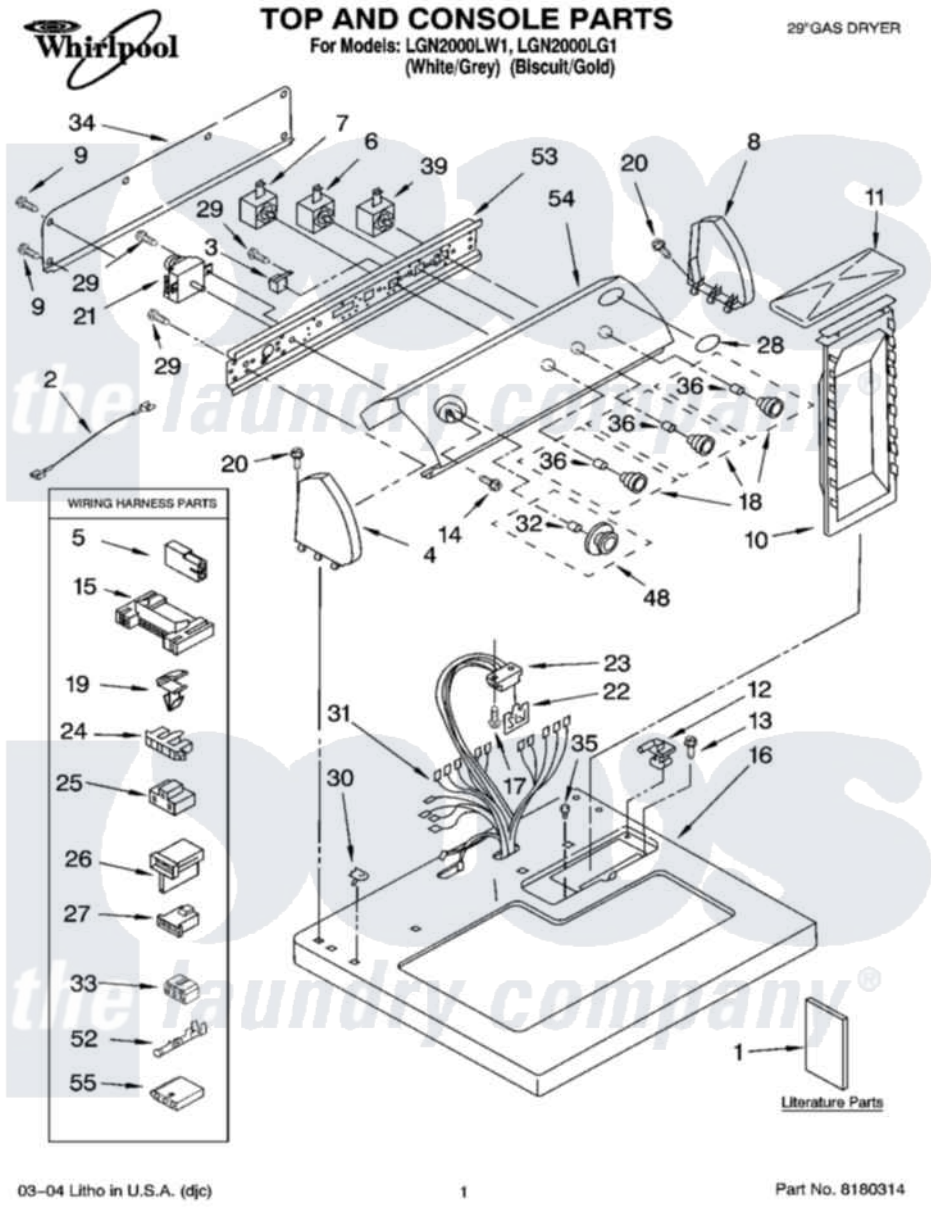

Whirlpool LGN2000LW1 01 - TOP AND CONSOLE PARTS OPTIONAL PARTS (NOT INCLUDED)

03-04 Litho in U.S.A. (djc)

Part No. 8180314

Whirlpool Residential Whirlpool LGN2000LW1 Dryer Parts Parts Diagram 01 - TOP AND CONSOLE PARTS OPTIONAL PARTS (NOT INCLUDED)
Click on the part number to view part

Item	Original Part Number	Replaced By	Status	Part Description
1	LIT8535824		Not Available	Literature Parts (Sheet, Cycle Feature (For Model YLEQ5000KW1))
"	LIT8535832		Not Available	Literature Parts (Instructions, Installation)
"	LIT3979614		Not Available	Literature Parts (Use & Care Guide)
"	LIT3406668		Not Available	Literature Parts (Label, Wiring Diagram)
"	N/A		Not Available	Following May Be Purchased DO-IT-YOURSELF REPAIR MANUALS
"	LIT677818	677818L		Diy
2	3401684			Jumper, Wire
3	694419			Mini-Buzzer
4	8271365	279962		Endcap
"	8271368	279965		Endcap