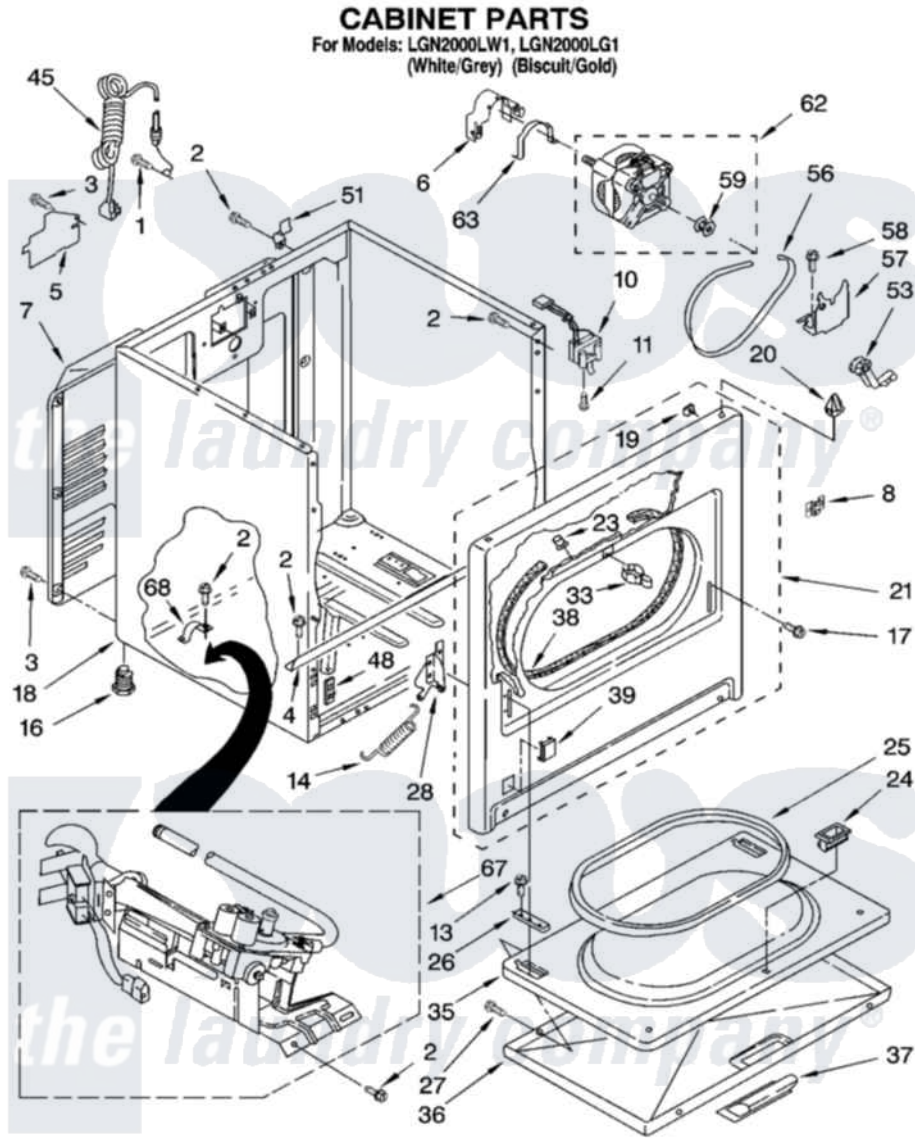

# Whirlpool LGN2000LW1 02 - CABINET PARTS

#180314

3

Whirlpool Residential Whirlpool LGN2000LW1 Dryer Parts Parts Diagram 02 - CABINET PARTS  
Click on the part number to view part

| Item | Original Part Number    | Replaced By               | Status | Part Description       |
|------|-------------------------|---------------------------|--------|------------------------|
| 1    | 697776                  | <a href="#">4331106</a>   |        | Screw, No.10-32 X 7/16 |
| 2    | 343641                  | <a href="#">681414</a>    |        | Screw, 10AB X 1/2      |
| 3    | <a href="#">693995</a>  |                           |        | Screw, Hex Head        |
| 4    | <a href="#">8541400</a> |                           |        | Bracket, Cabinet       |
| 5    | <a href="#">3396795</a> |                           |        | Cover, Terminal Block  |
| 6    | <a href="#">3404162</a> |                           |        | Clamp, Motor           |
| 7    | 3396805                 | <a href="#">280043</a>    |        | Panel-Rear             |
| 8    | 8546676                 | <a href="#">W10041960</a> |        | Spring, Door           |
| 10   | <a href="#">3406107</a> |                           |        | Door Switch Assembly   |
| 11   | 697773                  | <a href="#">3395530</a>   |        | Screw                  |
| 13   | 3357011                 | <a href="#">308685</a>    |        | Side Trim )            |
| 14   | 8541401                 | <a href="#">W10041960</a> |        | Spring, Door           |
| 16   | 3392100                 | <a href="#">49621</a>     |        | Feet-Leveling          |
| "    | <a href="#">279810</a>  |                           |        | Foot-Optional          |
| 17   | 342043                  | <a href="#">486146</a>    |        | Screw                  |
| 18   | 8530603                 | <a href="#">8533643</a>   |        | Cabinet                |